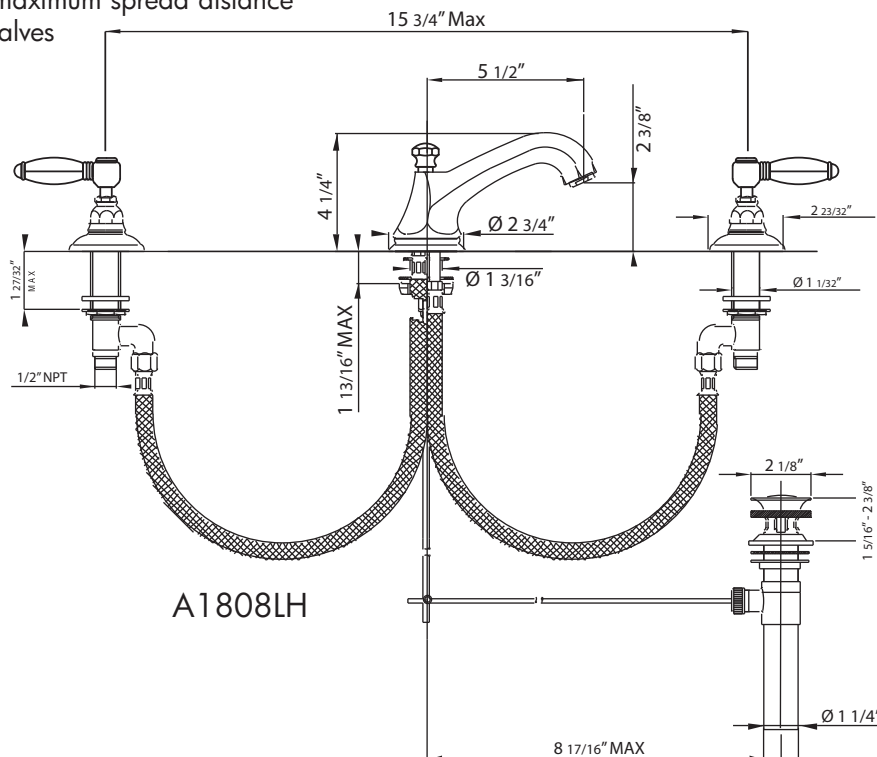

Hex Spout Widespread Lavatory Faucet

ROHL Country Bath Collection

A1808LH* (Hex Metal Levers)

A1808LP* (Porcelain Levers)

A1808XM* (Cross Handles)

A1808LC* (Swarovski® Crystal Levers)

A1808XC* (Swarovski® Crystal Cross Handles)

FEATURES

- 1/4-turn ceramic valves
- Solid brass
- 3 x 1 1/8" cutouts
- 5 1/2" spout reach
- 1/2" NPT connectors
- Art Deco design hex spout
- 15 3/4" maximum spread distance between valves

COLORS/FINISHES

- Polished Chrome
- Polished Nickel
- Satin Nickel
- Tuscan Brass
- Inca Brass
- Antico Brass

WARRANTY

- Limited Lifetime*
- * No Warranty on Tuscan Brass Finish (TCB)

A1808XM

A1808LP

A1808LC

A1808XC

* For CA/V T, place a "-2" at end of model number for code compliant product. (Example A3608LMAPC-2)

A1808 Spare Parts