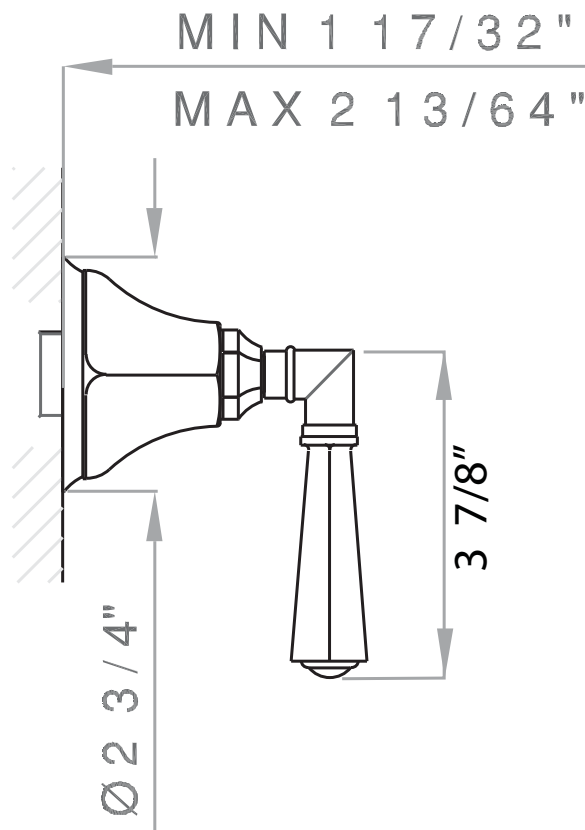

WARRANTY

- Limited Lifetime*

*No warranty on Tuscan Brass finish