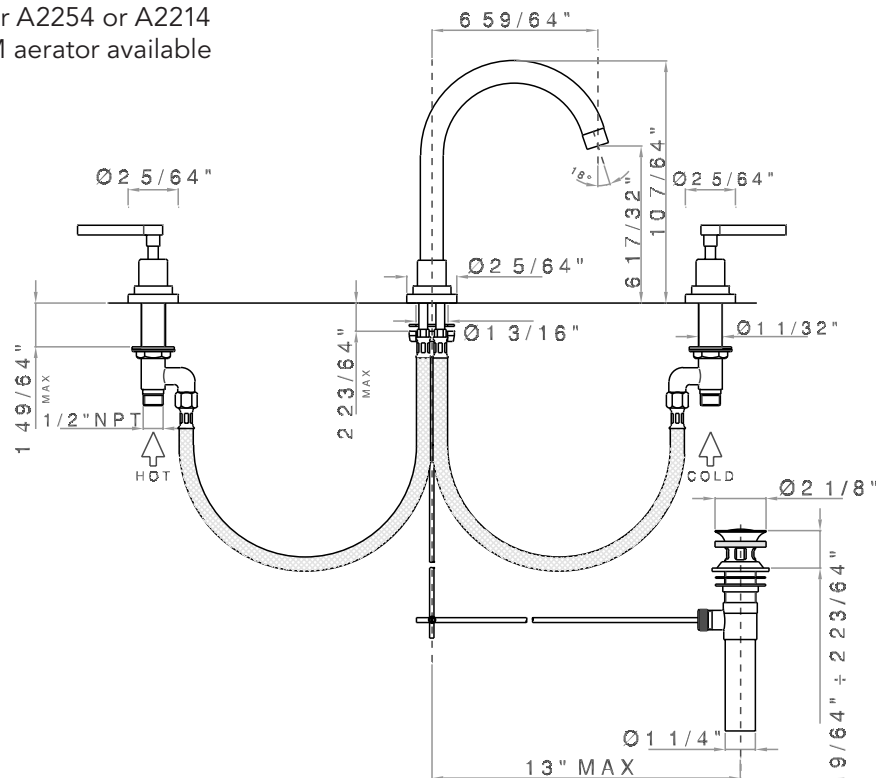

WARRANTY

- Limited Lifetime

*This product only available as "-2" product. Product is code compliant in CA/VT

Consult your local ROHL showroom for additional information and specifications. For complete warranty details and a list of showrooms, go to www.rohlhome.com.