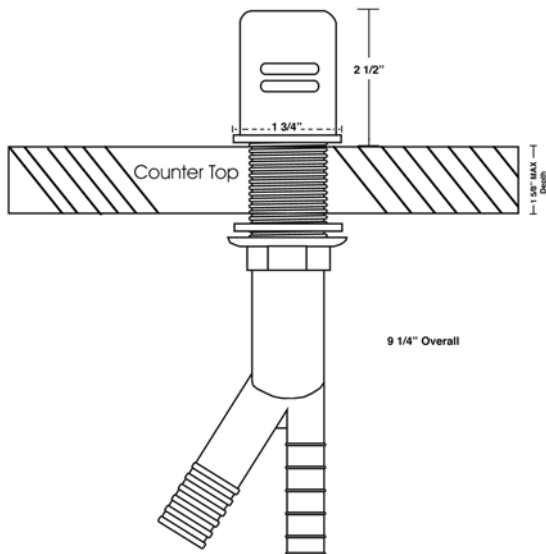

Luxury Air Gap

ROHL Kitchen Accessories

AG600

FEATURES

- Cap and base ring is made of brass
- Body is made of heat-resistant polypropylene
- 1 3/8" cutout
- Matches ROHL finishes
- Updated style with base ring to cover down to deck or sink

COLORS/FINISHES

- Polished Chrome
- Polished Nickel
- Satin Nickel
- Tuscan Brass
- English Bronze
- Inca Brass
- White
- Black
- Biscuit

WARRANTY

- 2 Years on Manufacturer Defects

Consult your local ROHL showroom for additional information and specifications. For complete warranty details and a list of showrooms, go to www.rohlhome.com.