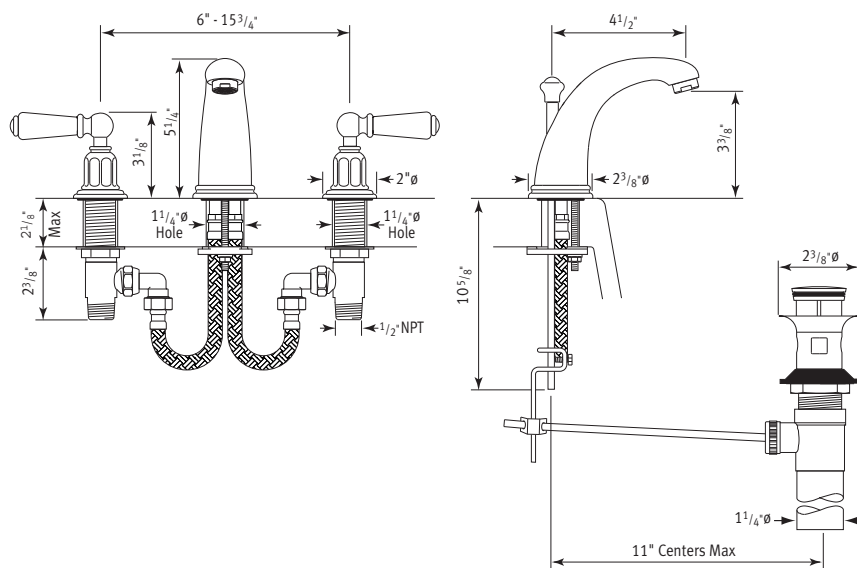

WARRANTY

- Limited Lifetime

* For CA/VT, place a "-2" at end of model number for code compliant product. (Example A3608LMAPC-2)