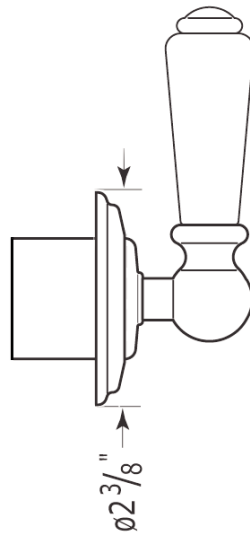

WARRANTY

- Limited Lifetime