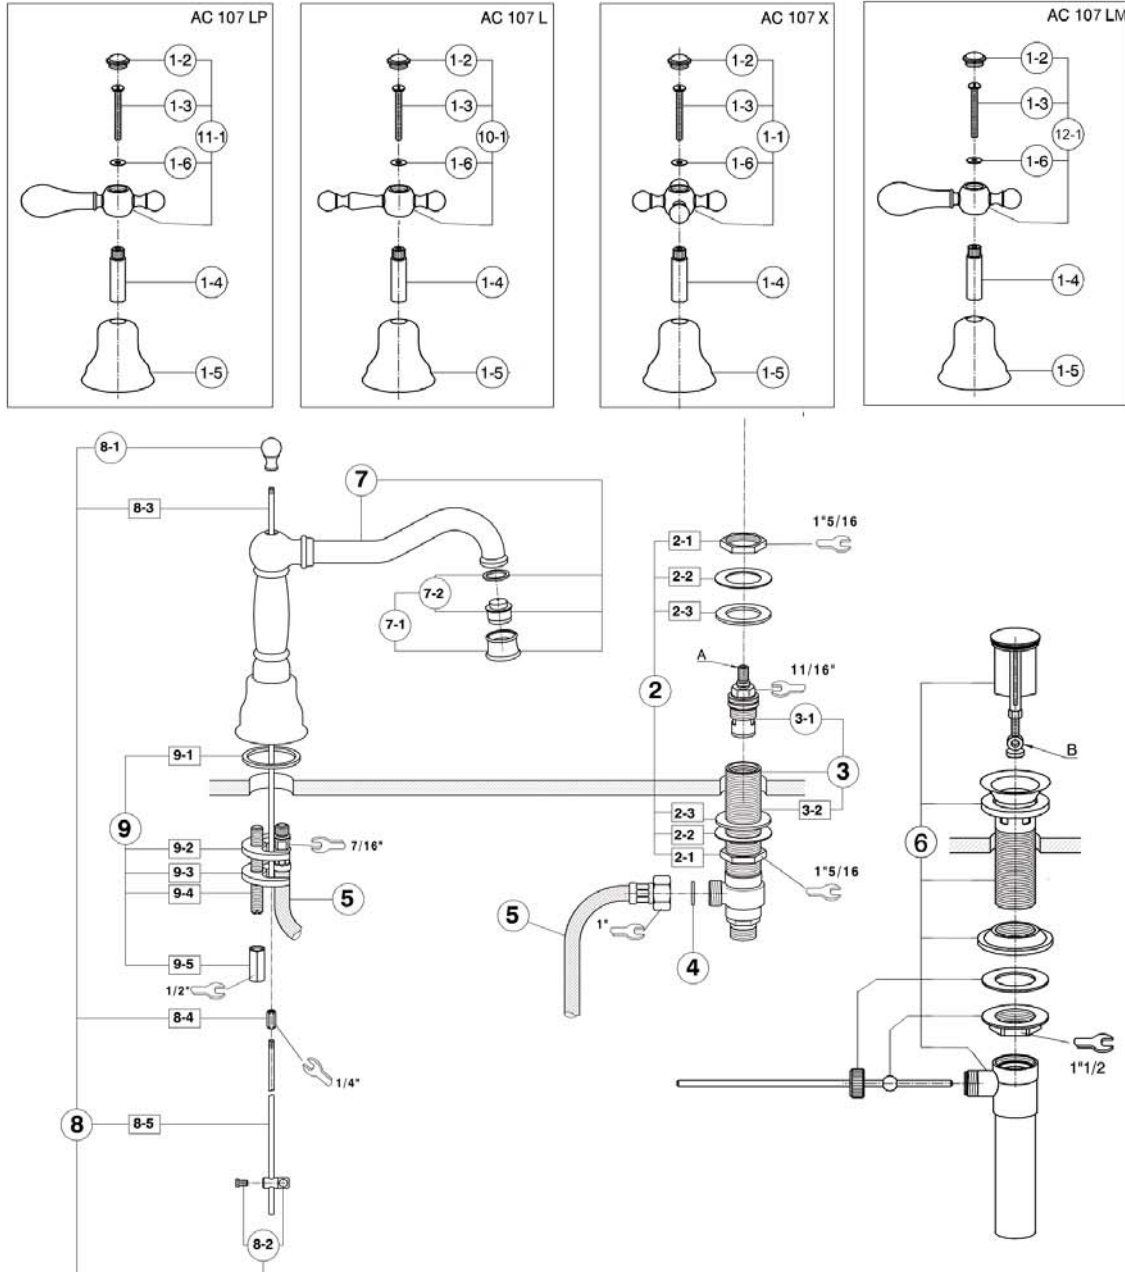

3-Hole Widespread Faucet

ROHL Cisal Bath

- AC107L*** (Ornate Metal Lever)
- AC107LM*** (Classic Metal Lever)
- AC107X*** (Cross Handle)
- AC107LP*** (White Resin Lever)

FEATURES

- 3 x 1 3/8" cutouts
- 1/4-turn ceramic disc valves
- Fixed spout
- Pop-up drain, 1 1/4" pipe
- Spout, valve housing, and pop-up made from solid brass
- 7 1/2" overall height

* For CA/VT, place a "-2" at end of model number for code compliant product. (Example A3608LMAPC-2)

AC107 Spare Parts

POS.	DESCRIPTION	CODE	POS.	DESCRIPTION	CODE
1-1	Cross handle "Cold" mark with screw and cap - 3 hole lavatory	ZZ 92112 0	6	American Standard pop-up waste	ZA 00755 0
1-1	Cross handle "Hot" mark with screw and cap - 3 hole lavatory	ZZ 92111 0	7	Spout basin mixer	ZZ 94242 0
1-2	Cap for handle "AR" "Cold"	ZZ 93861 0	7-1	Overflow with M.22x1 Cascade 7,6 l/min	ZZ 94057 0
1-2	Cap for handle "AR" "Hot"	ZZ 93862 0	7-2	Mousseur cartridge M.22x1 Cascade 7,6 l/min	ZZ 93393 0
1-3	Screw M.4x40	ZZ 92679 0	8	Rod Ø4	ZZ 94243 0
1-4	Extension for headvalve "AA" - long	ZZ 92672 0	8-1	Knob for pop-up rod	ZZ 94244 0
1-5	Escutcheon "AR"	ZZ 92598 0	8-2	Connection for pop-up rod	ZZ 92622 0
1-6	Ring in brass 12x4.3x1	ZZ 92673 0	9	Installation set single hole	ZZ 92851 0
2	Installation set basin mixer	ZZ 92756 0	10-1	Ornate Metal lever handle "Cold" mark - 3 hole lavatory	ZZ 92117 0
3	Tail piece-basin mixer right	ZZ 93150 0	10-1	Ornate Metal lever handle "Hot" mark - 3 hole lavatory	ZZ 92118 0
3	Tail piece-basin mixer left (only AC 102 L - AC 102 LP)	ZZ 93151 0	11-1	Porcelain lever with "Cold" mark - 3 hole lavatory	ZZ 92262 0
3-1	Ceramic headvalve 1/2" right 90°	ZZ 92907 0	11-1	Porcelain lever with "Hot" mark - 3 hole lavatory	ZZ 92263 0
3-1	Ceramic headvalve 1/2" left 90° (only AC 102 L - AC 102 LP)	ZZ 92906 0	12-1	Classic Metal lever with "Cold" mark - 3 hole lavatory	ZZ 95033 0
4	Gasket rubber 18,5x11x2	ZZ 92714 0	12-1	Classic Metal lever with "Hot" mark - 3 hole lavatory	ZZ 95034 0
5	Flex M11x1 - 1/2"	ZZ 93248 0			