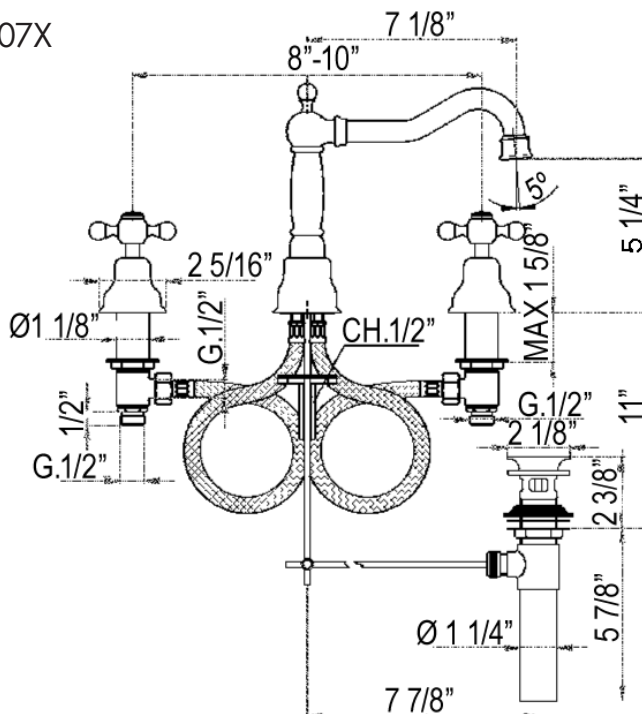

WARRANTY

- Limited Lifetime*

* No Warranty on Tuscan Brass Finish (TCB)

AC107X

AC107L

AC107LM &
AC107LP

* For CA/VT, place a "-2" at end of model number for code compliant product. (Example A3608LMAPC-2)