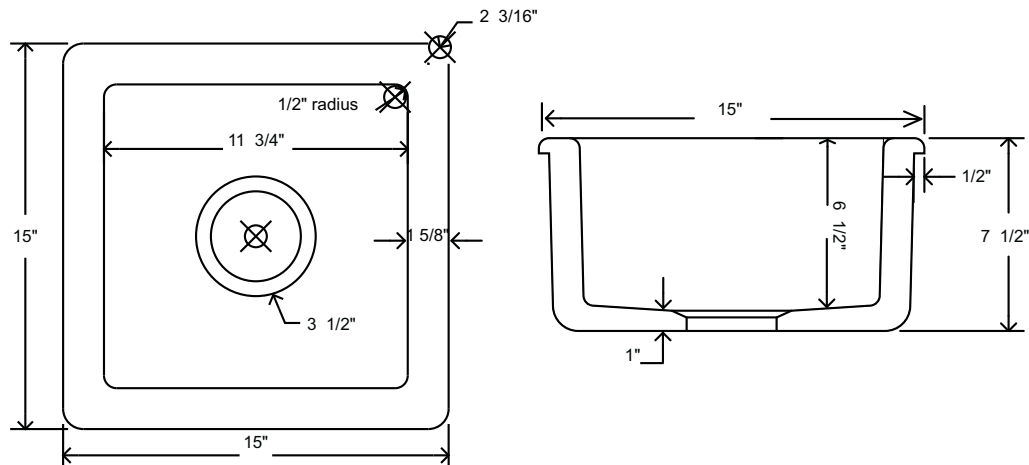

WARRANTY

- 1 year on manufacturer defects
- 10 years on fading/staining

Consult your local ROHL showroom for additional information and specifications. For complete warranty details and a list of showrooms, go to www.rohlhome.com.