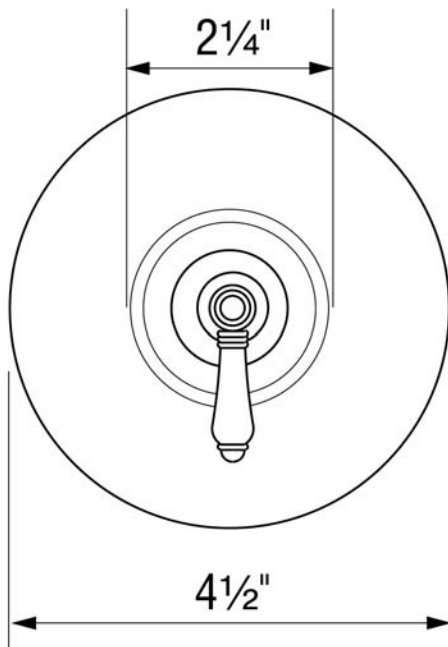

A2700LM & A2700LP