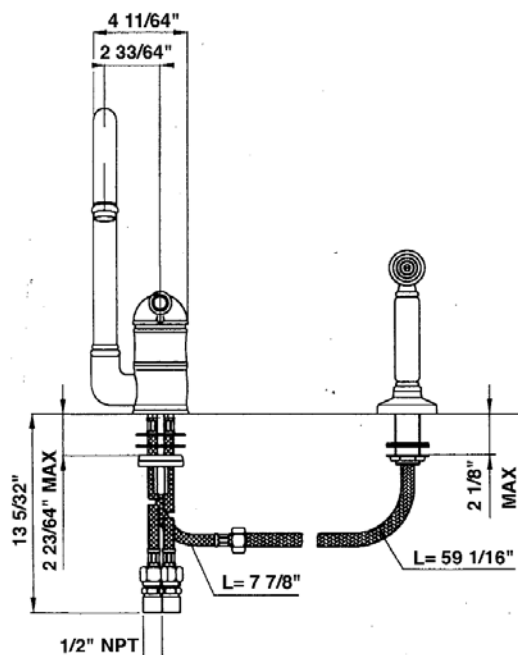

* For CA/VT, place a "-2" at end of model number for code compliant product. (Example A3608LMAPC-2)

Consult your local ROHL showroom for additional information and specifications. For complete warranty details and a list of showrooms, go to www.rohlhome.com.