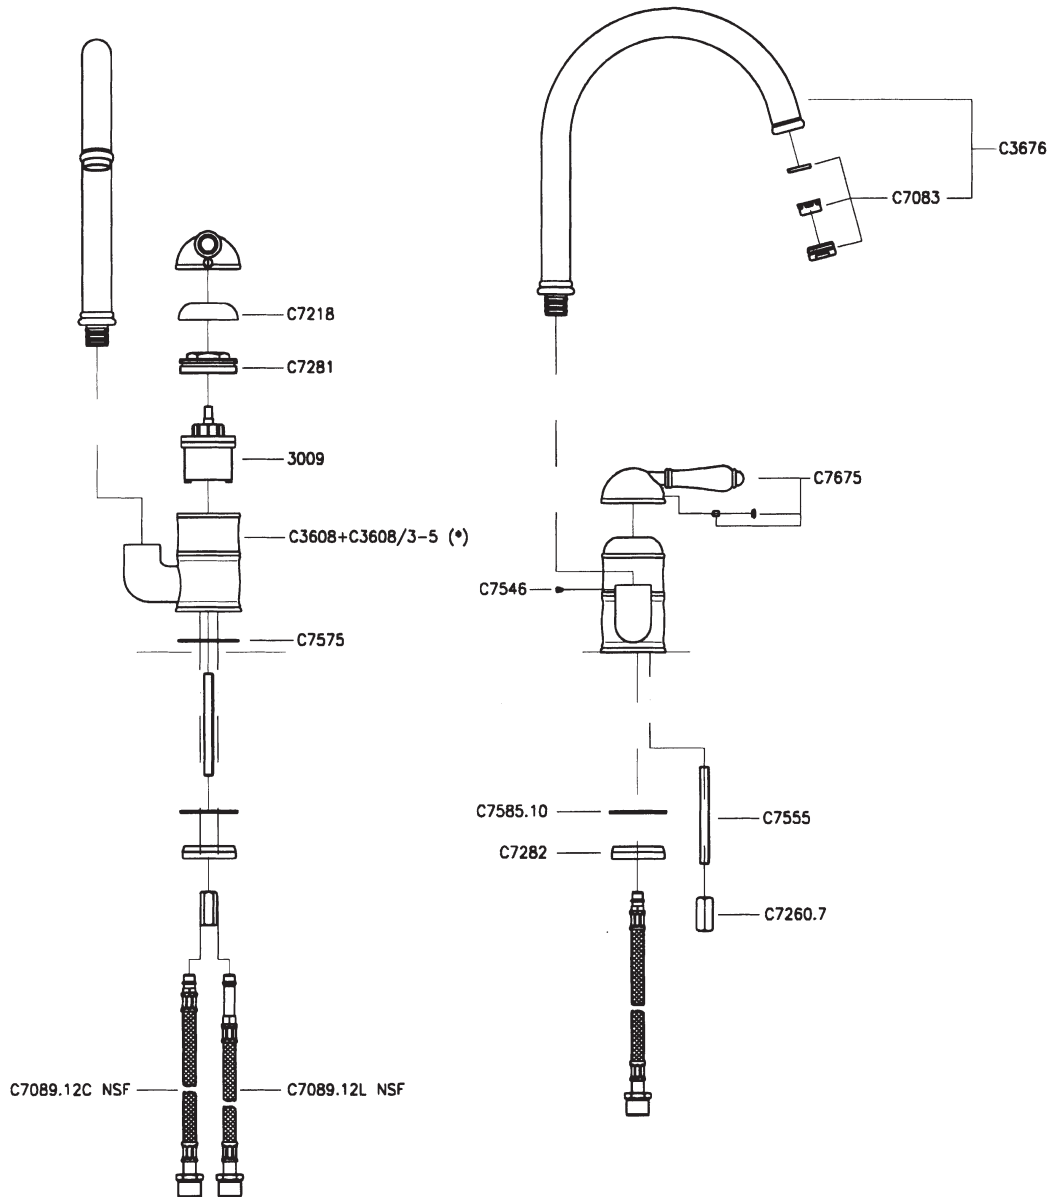

**A3606LM\*** (Metal Lever without Handspray)

### FEATURES

- Ceramic disc single lever cartridge
- 12 1/2" high C-spout
- 9" reach C-spout
- Swivel spout
- 1 3/8" hole cutout
- Brass construction
- Low flow 1.5 GPM aerator available

### WARRANTY

- Limited Lifetime\*
- \* No Warranty on Tuscan Brass Finish (TCB)

\* For CA/VT, place a "-2" at end of model number for code compliant product. (Example A3608LMAPC-2)

Consult your local ROHL showroom for additional information and specifications. For complete warranty details and a list of showrooms, go to [www.rohlhome.com](http://www.rohlhome.com).

## A3606 Spare Parts

(\* ) NOT AVAILABLE AS SPARE PART