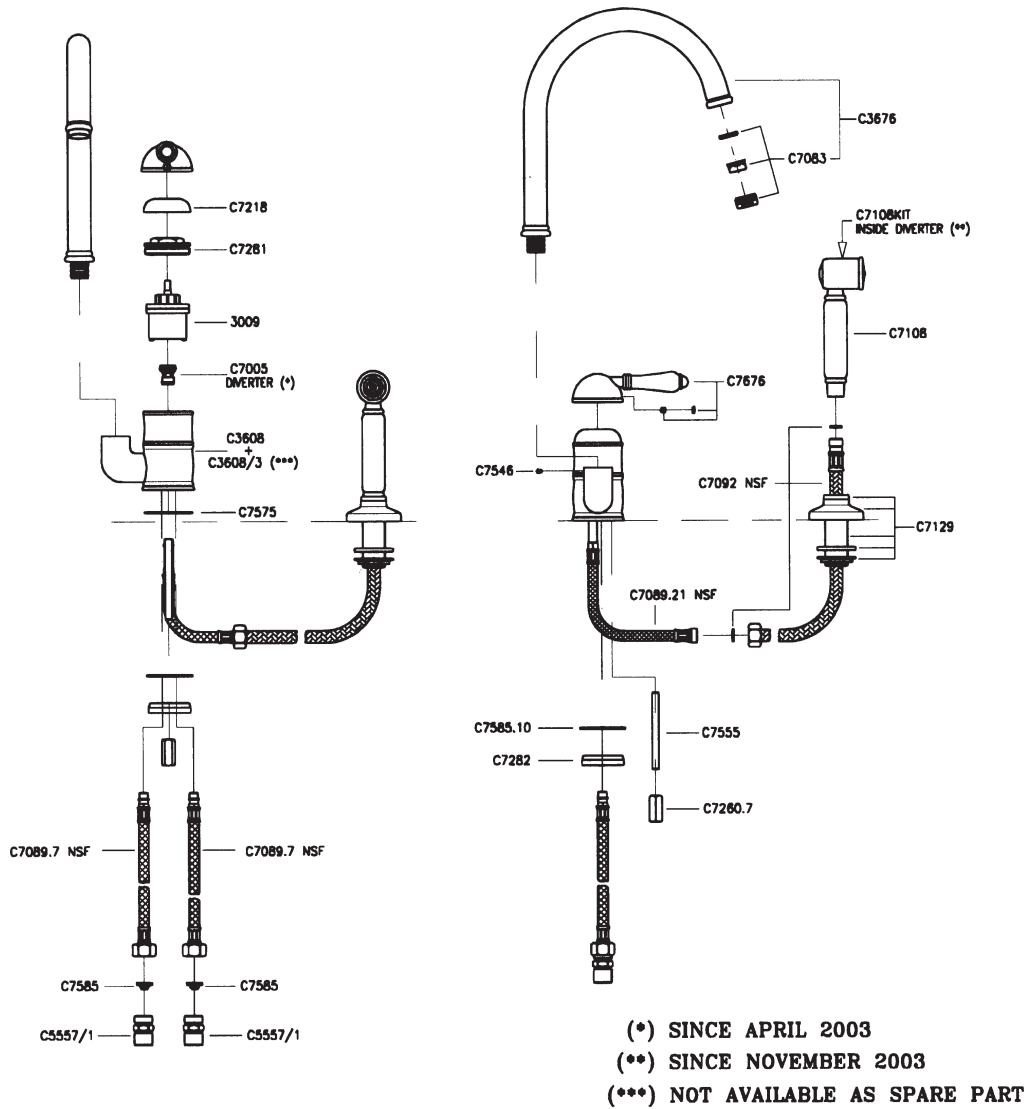

A3606WS Spare Parts