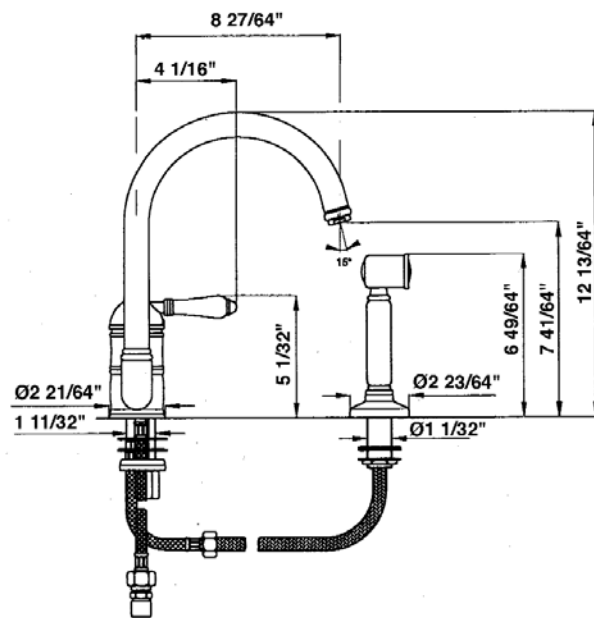

* For CA/VT, place a "-2" at end of model number for code compliant product. (Example A3608LMAPC-2)

Consult your local ROHL showroom for additional information and specifications. For complete warranty details and a list of showrooms, go to www.rohlhome.com.