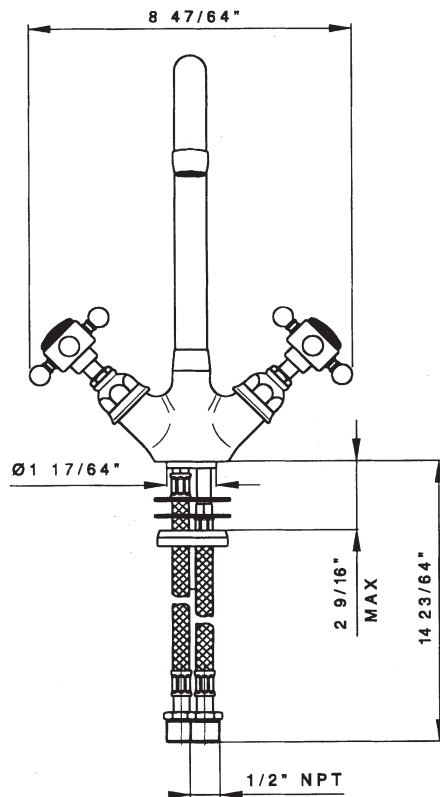

WARRANTY

- Limited Lifetime*
- No Warranty on Tuscan Brass Finish (TCB)

* For CA/VT, place a "-2" at end of model number for code compliant product. (Example A3608LMAPC-2)