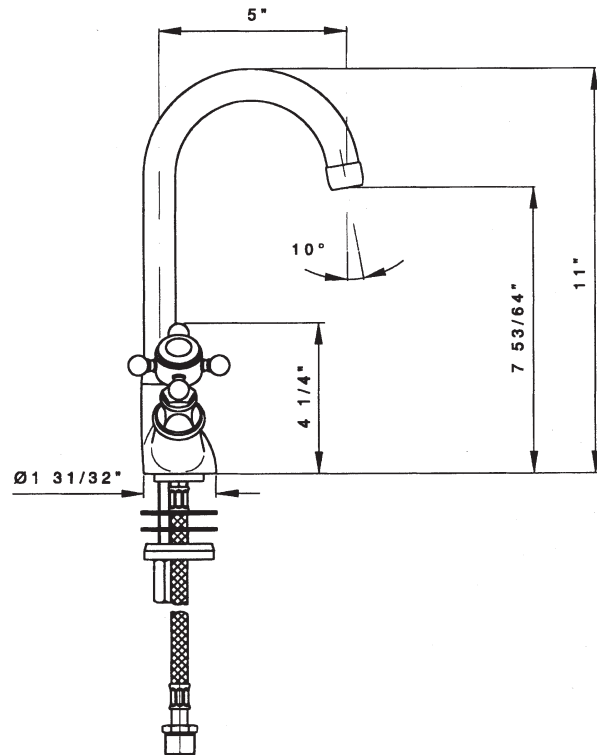

WARRANTY

- Limited Lifetime*
- No Warranty on Tuscan Brass Finish (TCB)

* For CA/VT, place a "-2" at end of model number for code compliant product. (Example A3608LMAPC-2)