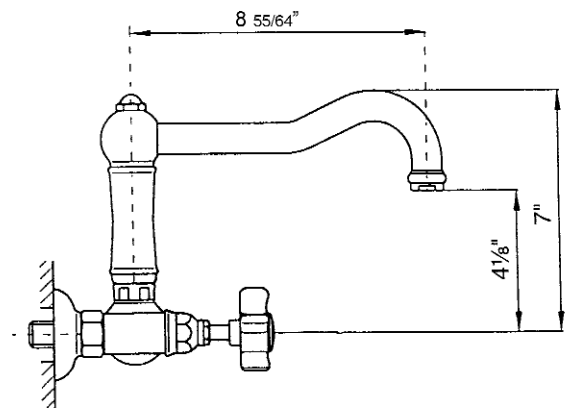

WARRANTY

- Limited Lifetime*
- No Warranty on Tuscan Brass Finish (TCB)

* For CA/V T, place a "-2" at end of model number for code compliant product. (Example A3608LMAPC-2)

Consult your local ROHL showroom for additional information and specifications. For complete warranty details and a list of showrooms, go to www.rohlhome.com.