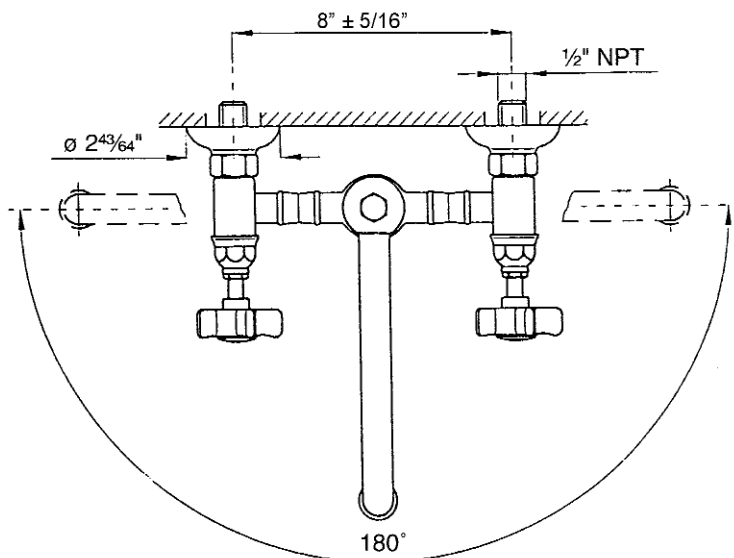

WARRANTY

- Limited Lifetime*
- No Warranty on Tuscan Brass Finish (TCB)

* For CA/V T, place a "-2" at end of model number for code compliant product. (Example A3608LMAPC-2)

Consult your local ROHL showroom for additional information and specifications. For complete warranty details and a list of showrooms, go to www.rohlhome.com.