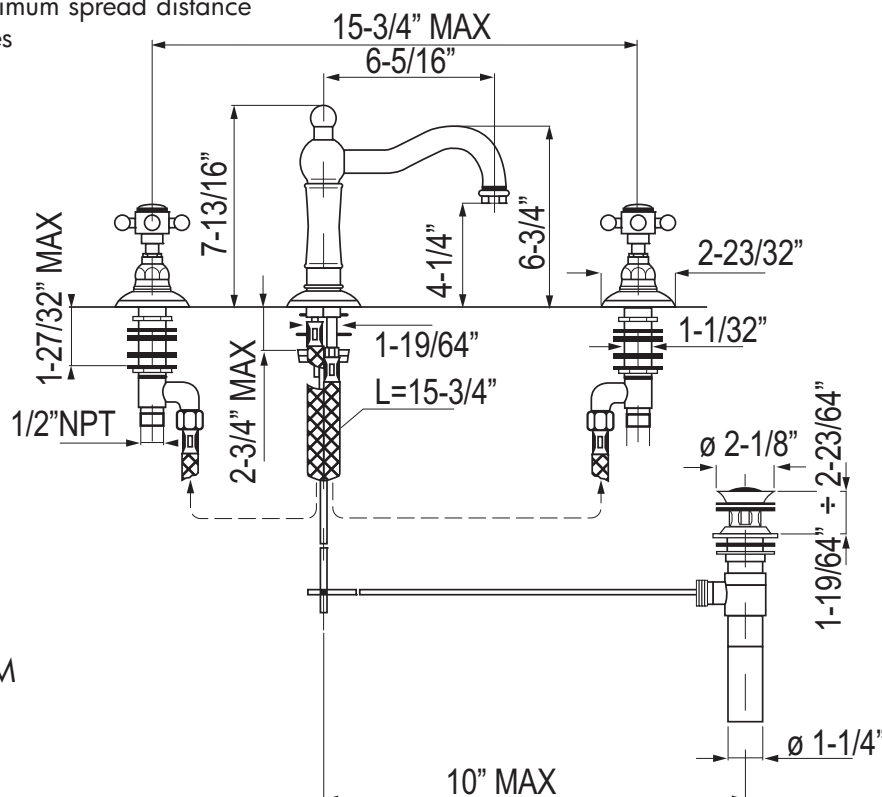

WARRANTY

- Limited Lifetime*
- No Warranty on Tuscan Brass Finish (TCB)

A1409XM

* For CA/V T, place a "-2" at end of model number for code compliant product. (Example A3608LMAPC-2)

Consult your local ROHL showroom for additional information and specifications. For complete warranty details and a list of showrooms, go to www.rohlhome.com.