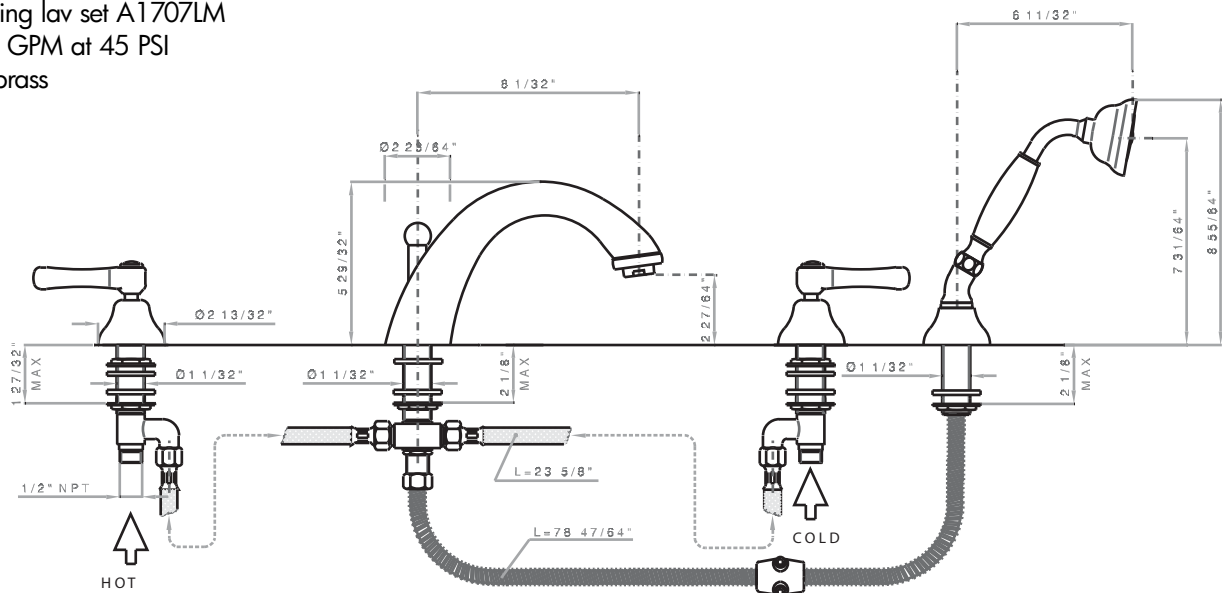

WARRANTY

- Limited Lifetime*

*No Warranty on Tuscan Brass Finish