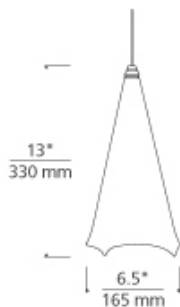

TORTOISE
SHELL

WHITE
FRIT

DESCRIPTION

Hand pulled glass shade, richly layered in brilliant color, with machined top or glass ball detail suspended from a round canopy. Black, satin nickel, and white canopy options include satin nickel top detail and clear cable; antique bronze includes antique bronze detail and brown cable. Handmade wrought iron wrap accessory sold separately below. Includes 120 volt, 75 watt A19 medium base lamp or 18 watt GX24Q-2 base triple tube compact fluorescent lamp (electronic ballast included). Fixture is provided with six feet of field-cuttable cable. Incandescent version dimmable with standard incandescent dimmer.