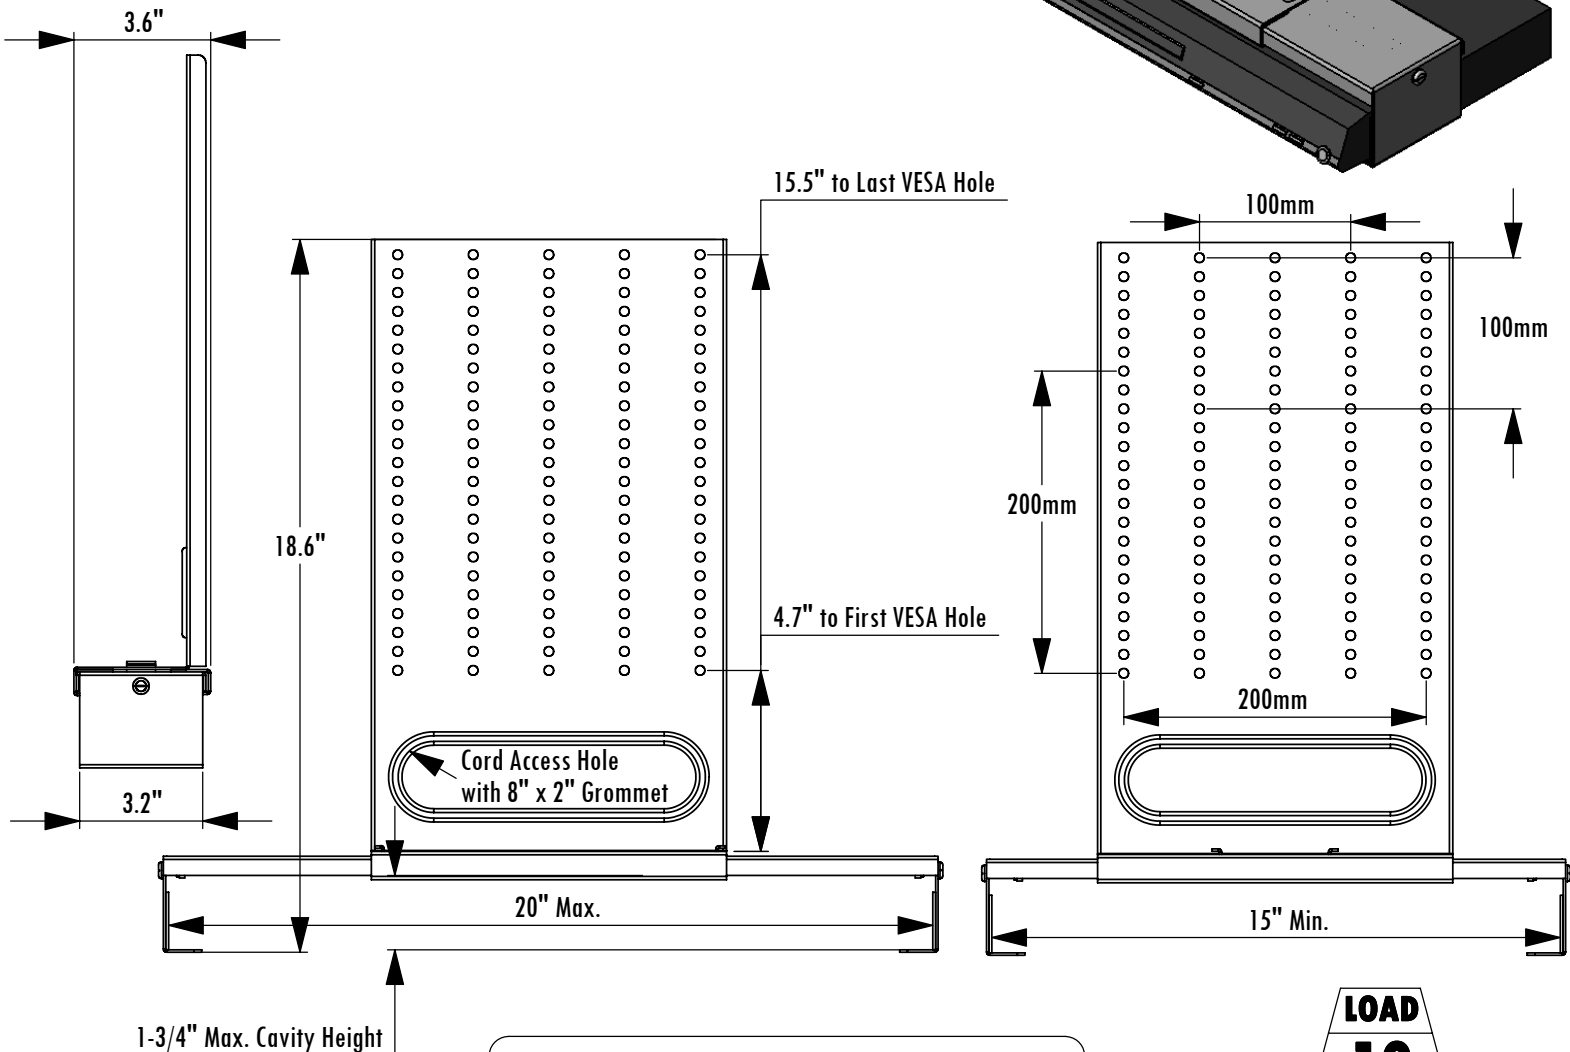

LCAPDVD2

Adjustable DVD Mount for use with LC100 & LC200 Flat Screen Mounts

Model	Load Limit (Lbs.)	Adjustable Width	Cavity Height	Ship. Wt. (Lbs.)
LCAPDVD2	10	15"-20"	1-3/4"	6

1-800-LUCASEY • 1-510-534-1435