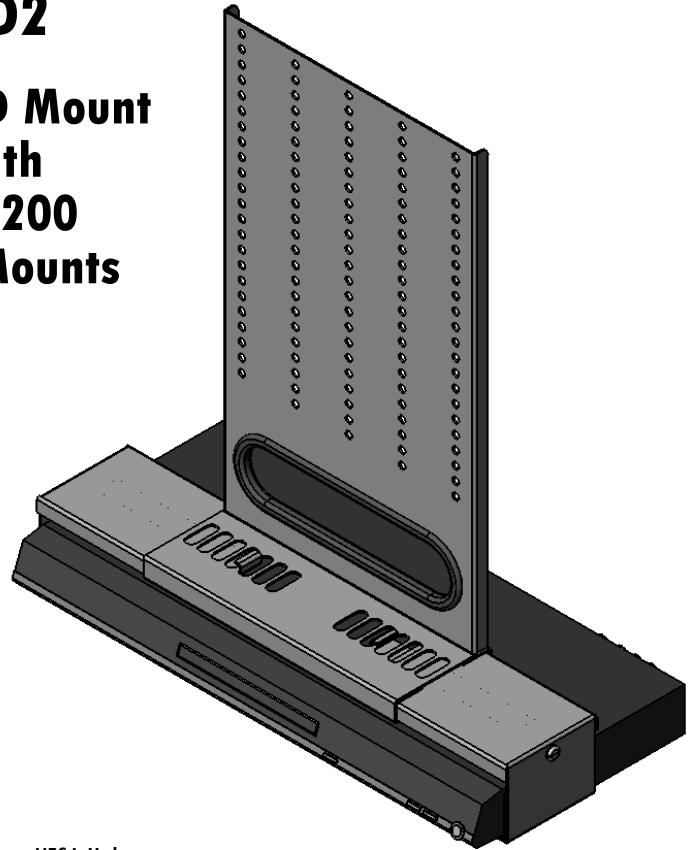

LCAPDVD2

Adjustable DVD Mount for use with LC100 & LC200 Flat Screen Mounts

Model	Load Limit (Lbs.)	Adjustable Width	Cavity Height	Ship. Wt. (Lbs.)
LCAPDVD2	10	15"-20"	1-3/4"	6

1-800-LUCASEY • 1-510-534-1435