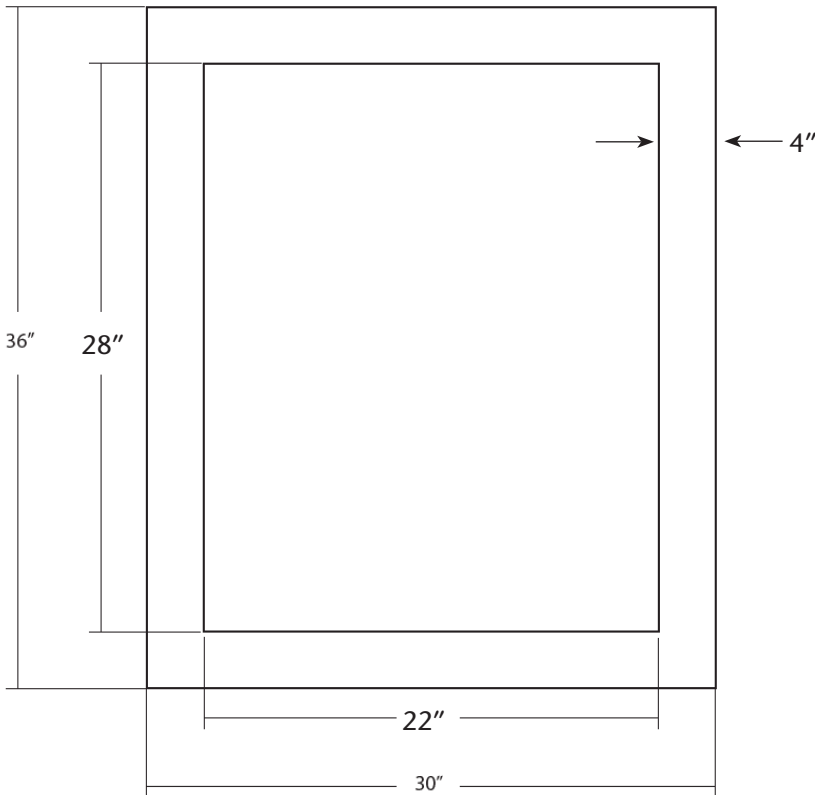

SPECIFICATIONS

Sedona Large Rectangle Mirror

FEATURES

30" x 36" OD

- * Hand hammered copper
- * Beveled glass

FINISHES

- * Antique Finish - CPM65

INSTALLATION

- * Tabs for hanging integrated into back of frame

IMPORTANT

Due to the handcrafted nature of this product, it will vary in finish, texture, and other details. Dimensions may vary up to 1/2".