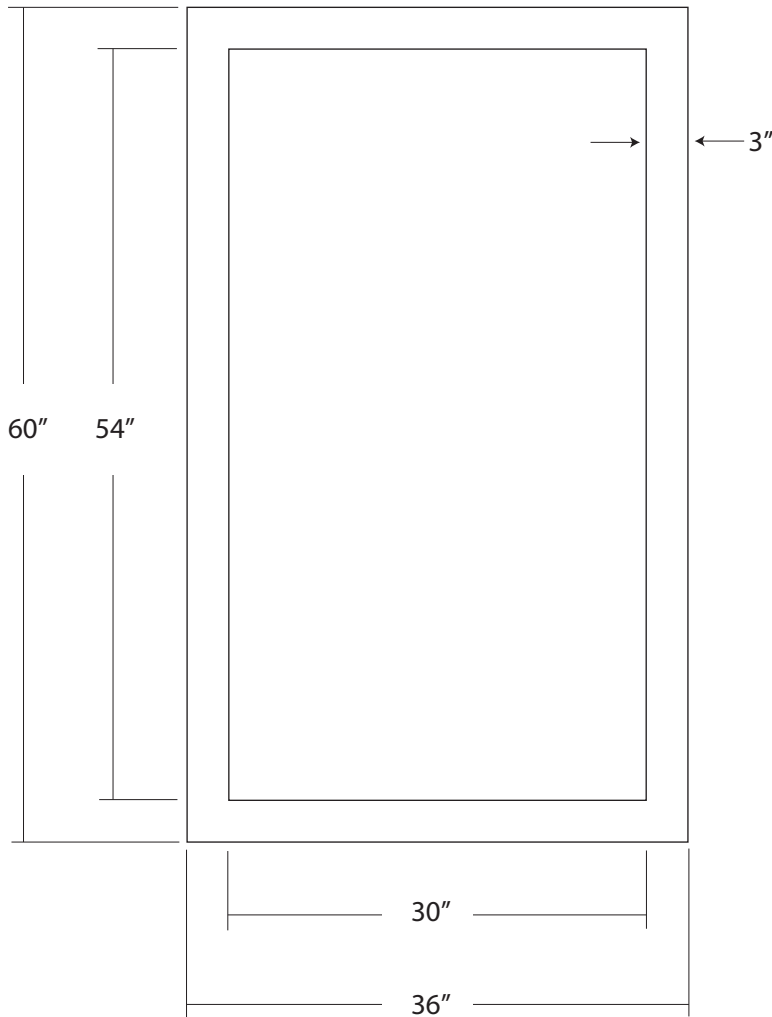

## Large Milano Mirror

### FEATURES

- \* 36" x 60" OD
- \* Hand hammered copper
- \* Beveled glass

### INSTALLATION

- \* Hangs vertically or horizontally
- \* Tabs for hanging integrated into back of frame

### IMPORTANT

Due to the handcrafted nature of this product, it will vary in finish, texture, and other details. Dimensions may vary up to 1/2".