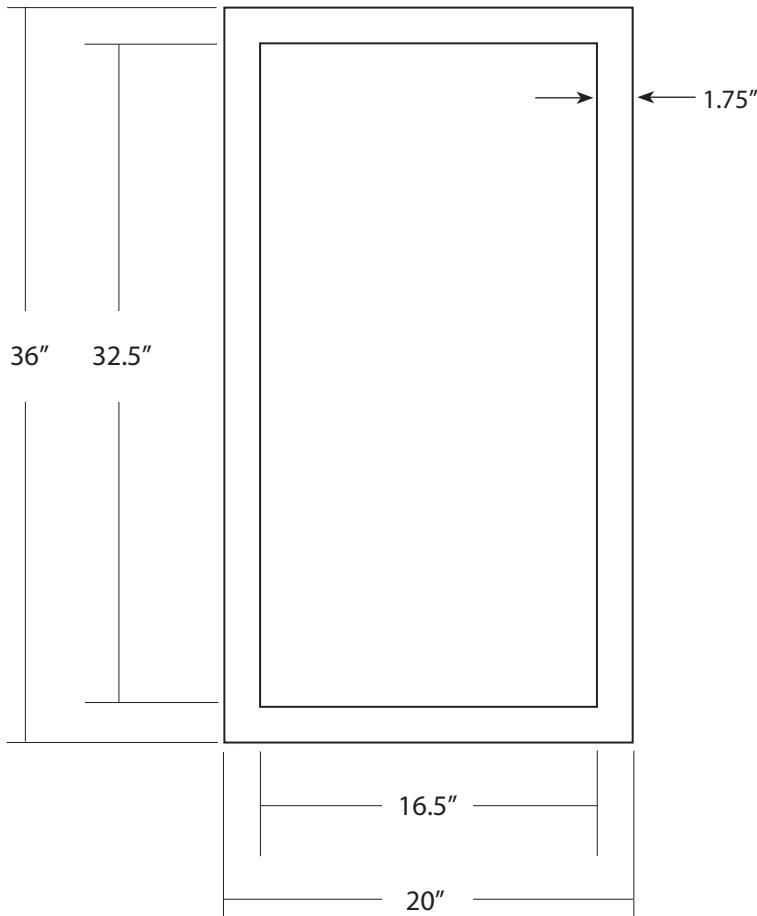

SPECIFICATIONS

Small Milano Mirror

FEATURES

- * 20" x 36" OD
- * Hand hammered copper
- * Beveled glass

FINISHES

- * Tempered - CPM94

INSTALLATION

- * Hangs vertically or horizontally
- * Tabs for hanging integrated into back of frame

IMPORTANT

Due to the handcrafted nature of this product, it will vary in finish, texture, and other details. Dimensions may vary up to 1/2".