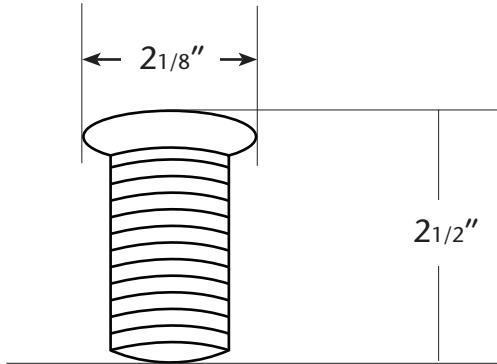

SPECIFICATIONS

1.5" Tear Drop Drain

Black rubber washer

White foam washer only used w/glass basins

Black rubber washer

Washer

FEATURES

- * Fits 1.5" drain opening
- * 9 hole lavatory drain
- * All exposed parts are plated
- * Overall length when assembled is 8 1/4"