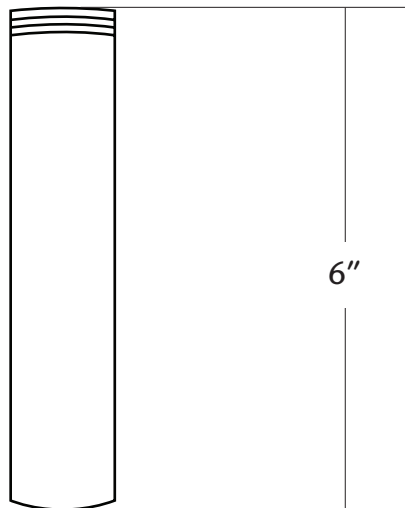

SPECIFICATIONS

1.5" Tear Drop Drain

Black rubber washer

White foam washer only used w/glass basins

Black rubber washer

Washer

FEATURES

- * Fits 1.5" drain opening
- * 9 hole lavatory drain
- * All exposed parts are plated
- * Overall length when assembled is 8 1/4"