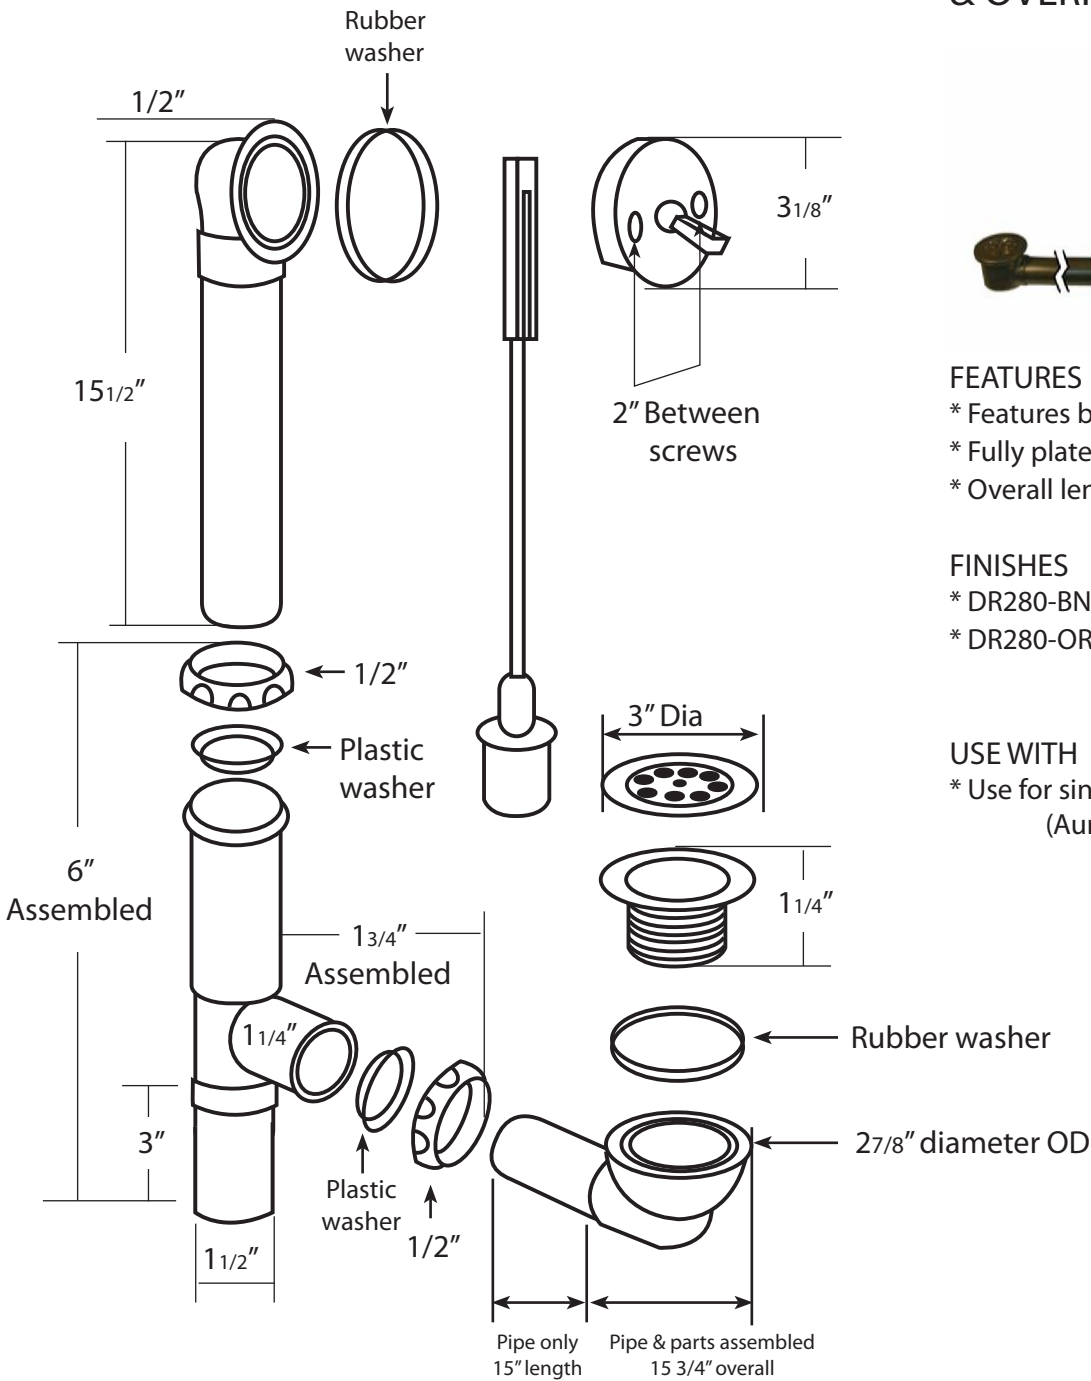

SPECIFICATIONS

TRIP LEVER BATH WASTE & OVERFLOW

FEATURES

- * Features brass waste shoe with extended tube
- * Fully plated for exposed plumbing
- * Overall length when assembled is 6"

FINISHES

- * DR280-BN (Brushed Nickel)
- * DR280-ORB (Oil Rubbed Bronze)

USE WITH

- * Use for single walled tubs (Aurora, Lotus, Haiku, etc.)