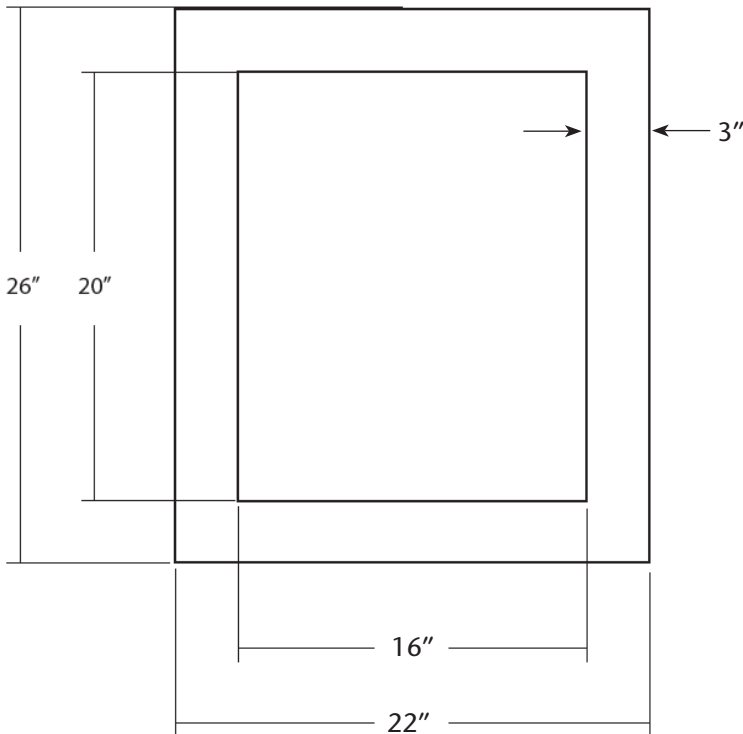

## SPECIFICATIONS

### Sedona Small Rectangle Mirror

#### FEATURES

22" x 26" OD

- \* Hand hammered copper
- \* Beveled glass

#### IMPORTANT

Due to the handcrafted nature of this product, it will vary in finish, texture, and other details. Dimensions may vary up to 1/2".