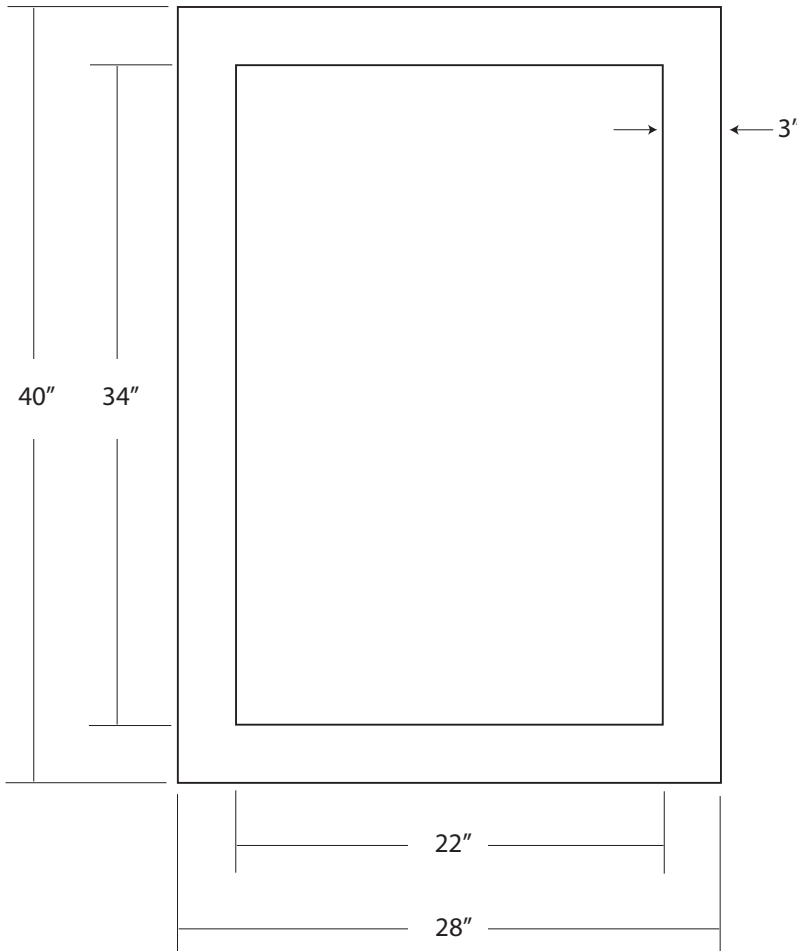

# SPECIFICATIONS

## Medium Milano Mirror

### FEATURES

- \* 28" x 40" OD
- \* Hand hammered copper
- \* Beveled glass

### IMPORTANT

Due to the handcrafted nature of this product, it will vary in finish, texture, and other details. Dimensions may vary up to 1/2".