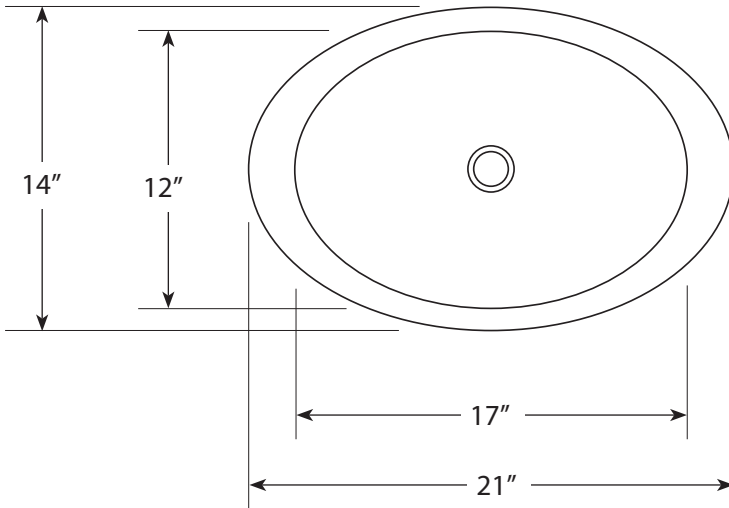

SPECIFICATIONS

Hibiscus

FEATURES

- * 21" x 14" x 5" OD
- * 17" x 12" x 4.5" ID
- * Hand hammered 16 gauge copper
- * 1.5" drain opening
- * Dimensions are not exact and may vary 1/2"

FINISHES

- * Antique - CPS243
- * Brushed Nickel - CPS543

INSTALLATION

- * Lavatory
- * Self-rimming

COORDINATING ACCESSORIES

- * Drains: DR120, DR140 or DR160

STANDARDS COMPLIANCE

- * IAPMO Listed / cUPC

IMPORTANT

Due to the handcrafted nature of this product, it will vary in finish, texture, hammering, and other details. Dimensions may vary up to 1/2". We strongly recommend that you wait for the actual product before making any installation cuts.