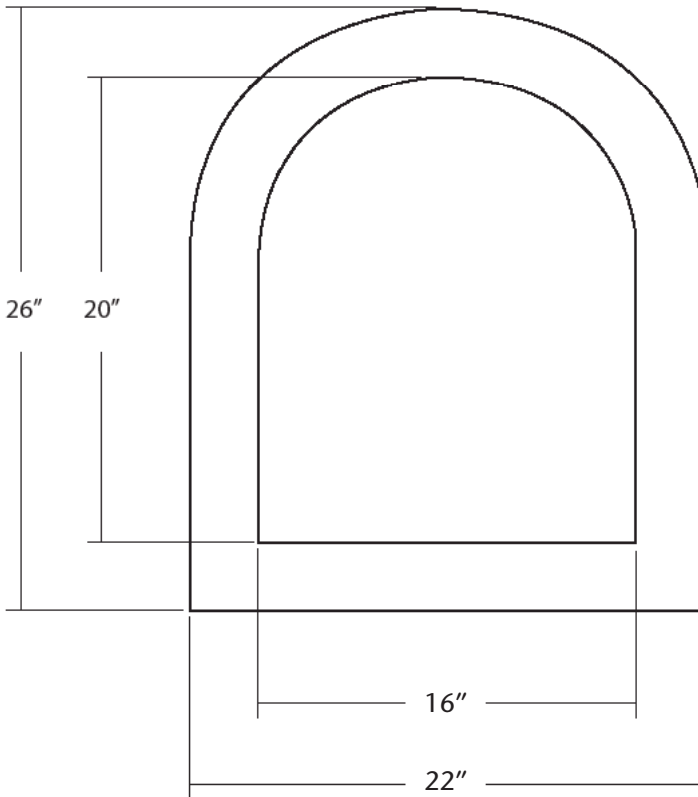

## SPECIFICATIONS

### Sedona Arch Mirror

#### IMPORTANT

Due to the handcrafted nature of this product, it will vary in finish, texture, and other details. Dimensions may vary up to 1/2".