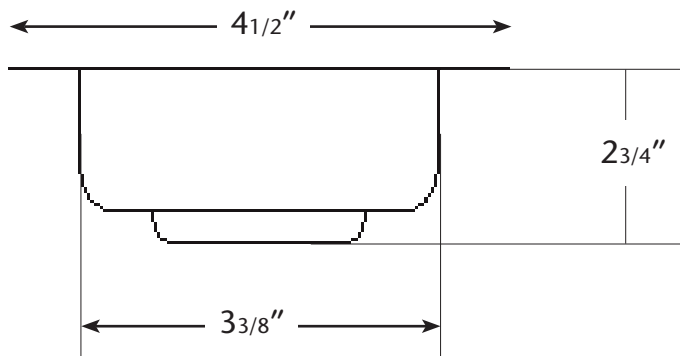

SPECIFICATIONS

3.5" BASKET STRAINER WITH DISPOSER TRIM

Basket Strainer Diameter 3 3/8"

FEATURES

- * Fits 3.5" drain opening
- * Features spring-loaded center post basket strainer for a tight seal
- * Fits most ISE type disposer units with 3 3/8" I.D. (except Franke® or Whirlaway®)
- * Coordinates with Basket Strainer (DR320)

FINISHES

- * DR340-BN (Brushed Nickel)
- * DR340-ORB (Oil Rubbed Bronze)
- * DR340-WC (Weathered Copper)
- * DR340-SC (Solid Copper)

USE WITH

- * Any kitchen or bar & prep basin with 3.5" opening