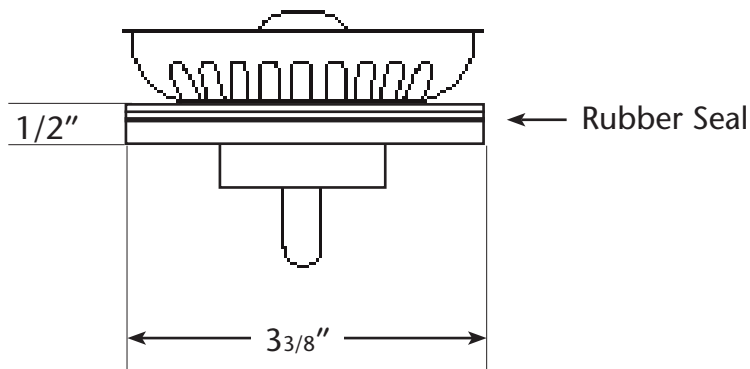

SPECIFICATIONS

3.5" BASKET STRAINER WITH DISPOSER TRIM

Basket Strainer Diameter 3 3/8"

FEATURES

- * Fits 3.5" drain opening
- * Features spring-loaded center post basket strainer for a tight seal
- * Fits most ISE type disposer units with 3 3/8" I.D. (except Franke® or Whirlaway®)
- * Coordinates with Basket Strainer (DR320)

FINISHES

- * DR340-BN (Brushed Nickel)
- * DR340-ORB (Oil Rubbed Bronze)
- * DR340-WC (Weathered Copper)
- * DR340-SC (Solid Copper)

USE WITH

- * Any kitchen or bar & prep basin with 3.5" opening