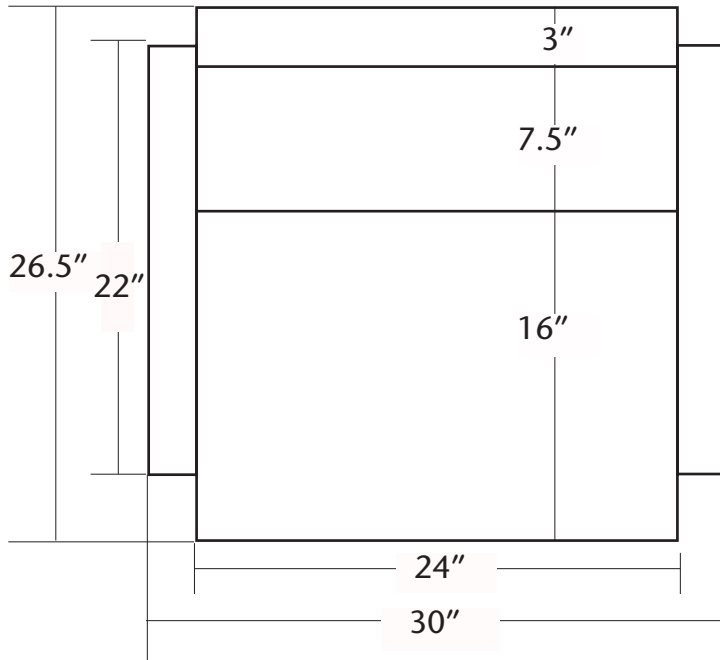

SPECIFICATIONS FOR
HARMONY VANITY

VNS301-
Caramel and Woven Strand Bamboo

PRODUCT DETAILS

- * 30" w x 20.5" d x 26.5" h
- * Solid FSC* certified Bamboo
- * Integral Top
- * Two push-to-open drawers
- * Both drawers have cut-outs for plumbing
- * Low VOC polyurethane finish

INSTALLATION

- * Wall Mount - integrated French cleat for easy installation

COORDINATING PRODUCTS

- * Harmony Mirror
- * Combine with Native Trails surface mounted sink less than 7" deep
- * *Sink and drain sold separately*

IMPORTANT

Due to the handcrafted nature of this product, it will vary in finish, texture, hammering, and other details. Dimensions may vary up to 1/2". We strongly recommend that you wait for the actual product before making any installation cuts.