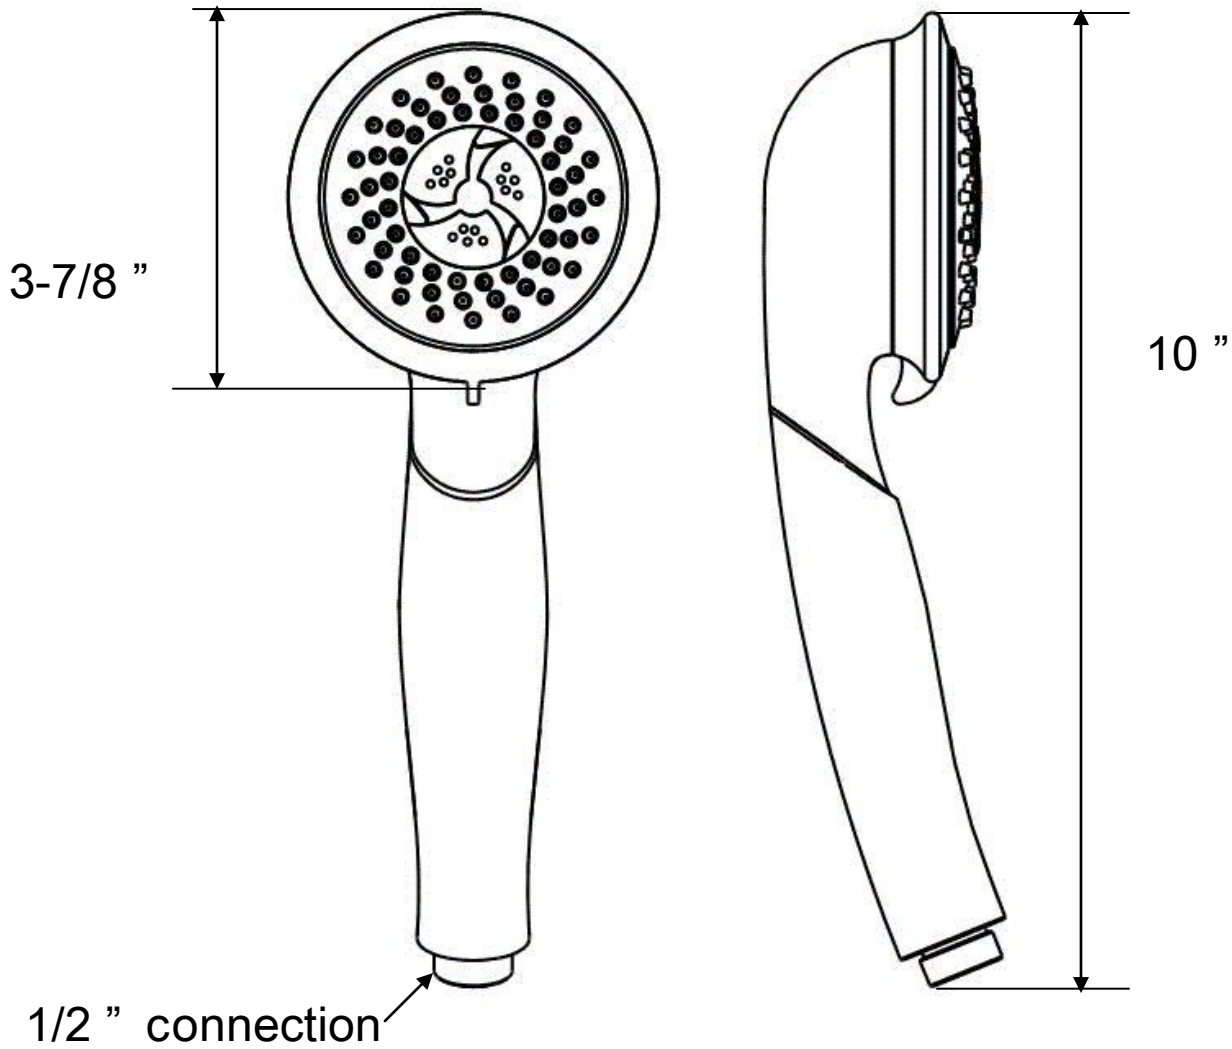

## Installation Guide

*Four Setting Hand Shower*

*F902-16*

902160411

This publication is for illustrative purposes only and we reserve the right to change details at anytime as deemed necessary.

(fig A)

*DIMENSIONS*