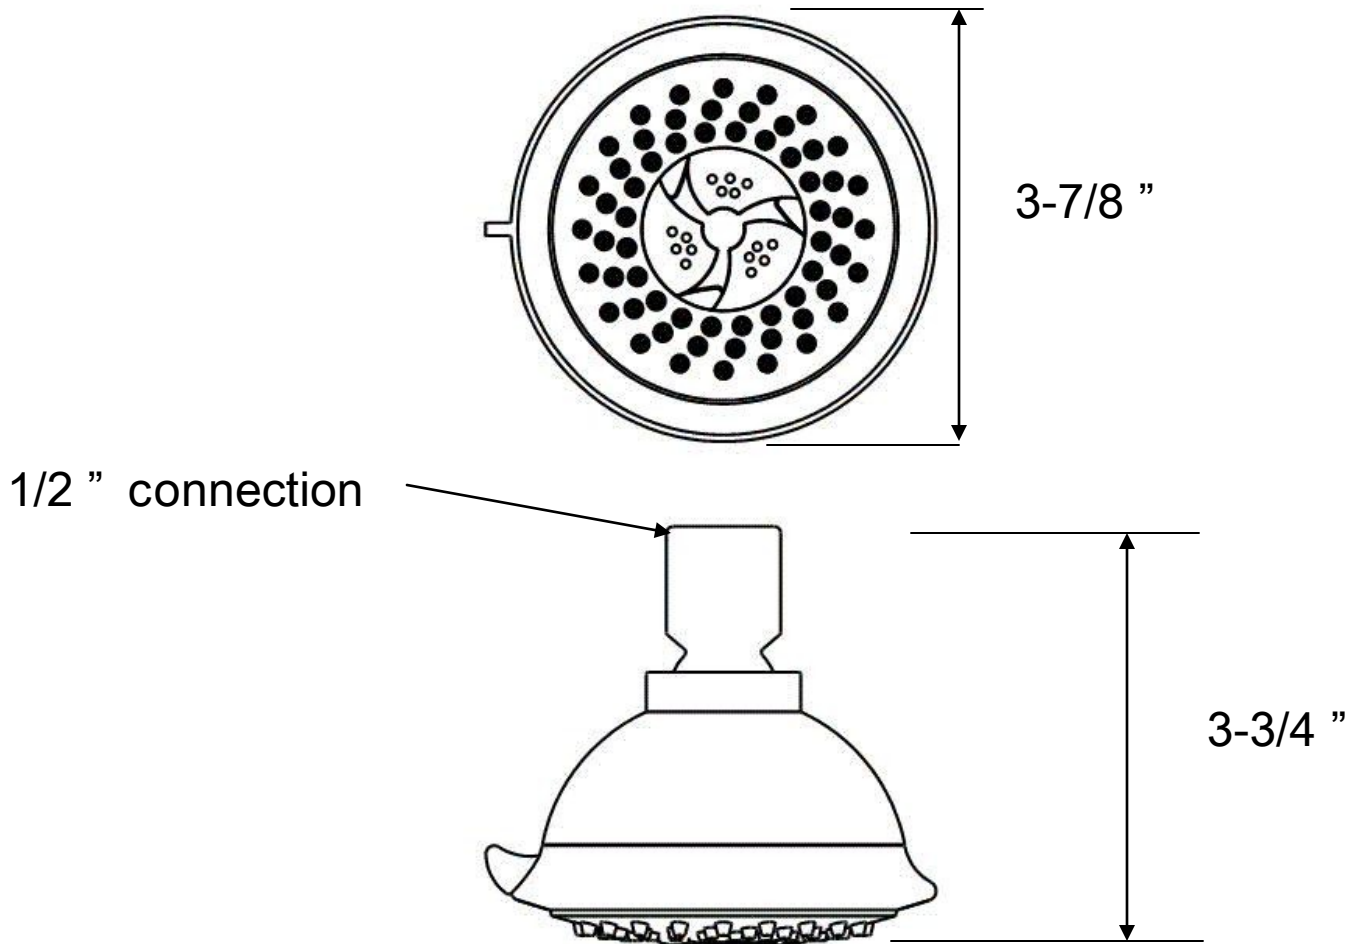

ARTOS®

www.artos-westover.com

Installation Guide

Four Setting Shower Head

F902-17

902170411

This publication is for illustrative purposes only and we reserve the right to change details at anytime as deemed necessary.

(fig A)

DIMENSIONS

SPECIFICATIONS

Recommended flow pressure between 15 and 75 psi. Above 90 psi it may be necessary to install a pressure reducer. Maximum operating temperature 176°F
Standard flow rate 2.5gpm