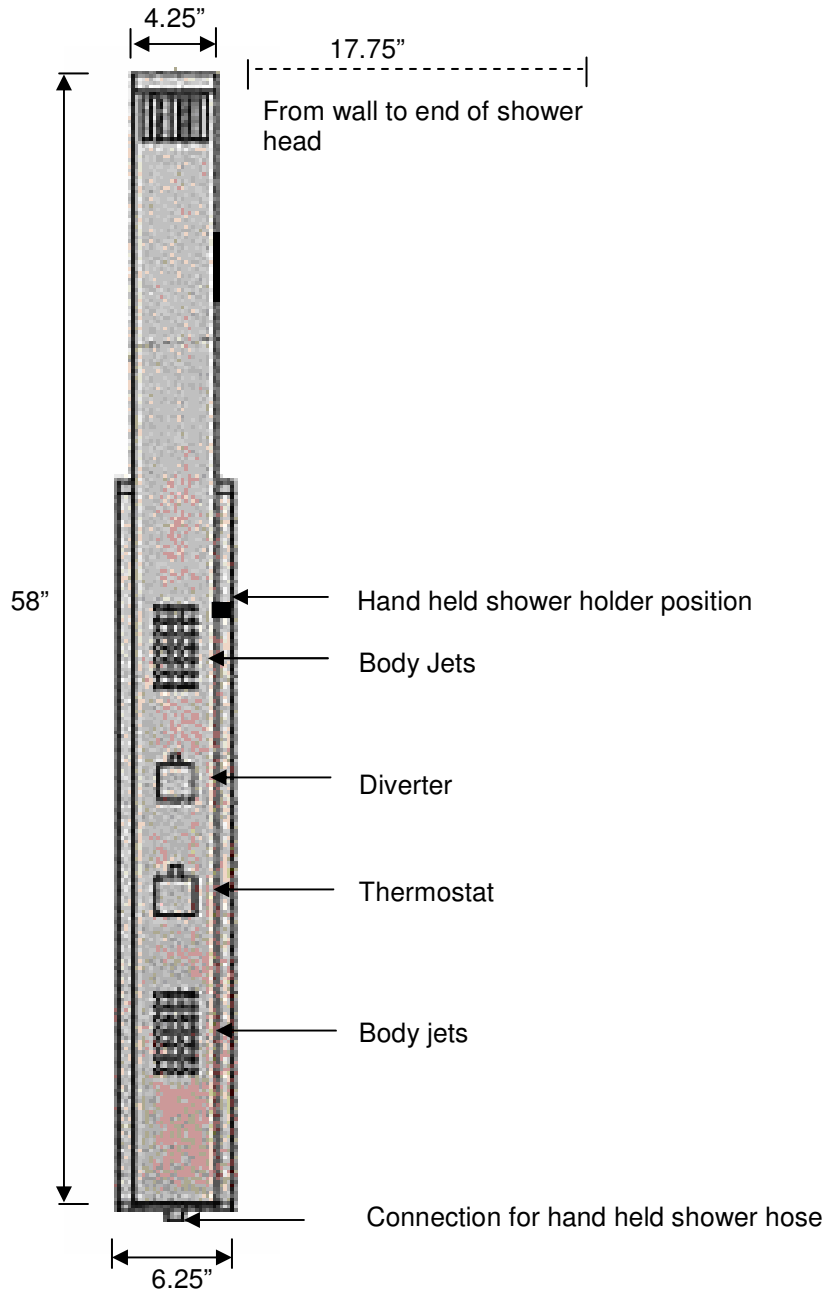

## Sicily Shower Panel

### S8000SS

Rough in 1/2" MPT facing upwards max 2.5" centers protruding max 2" from finished wall surface

**WESTOVER**  
COMPANY

5708 F Street, Omaha, NE 68117 USA  
Tel: 402.397.3344 · Fax: 402.731.1473  
info@artos-westover.com