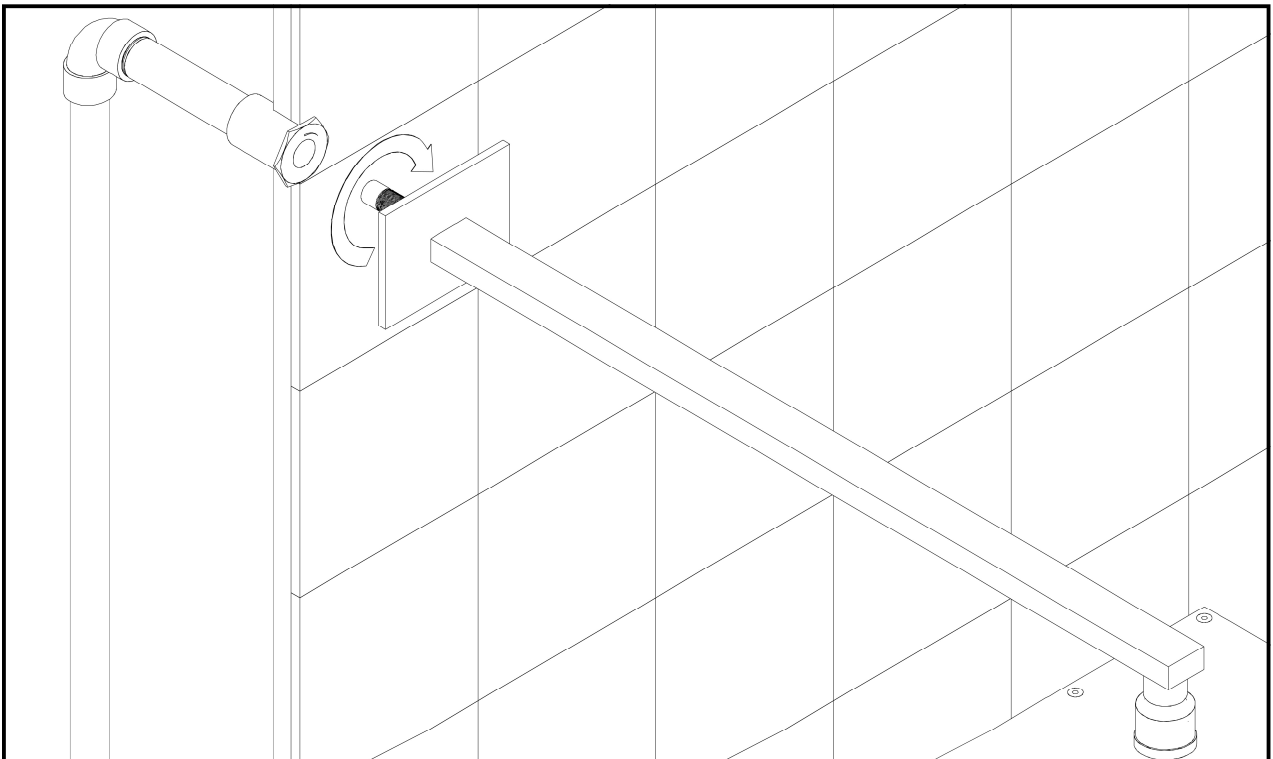

INSTALLATION STEPS

70311113