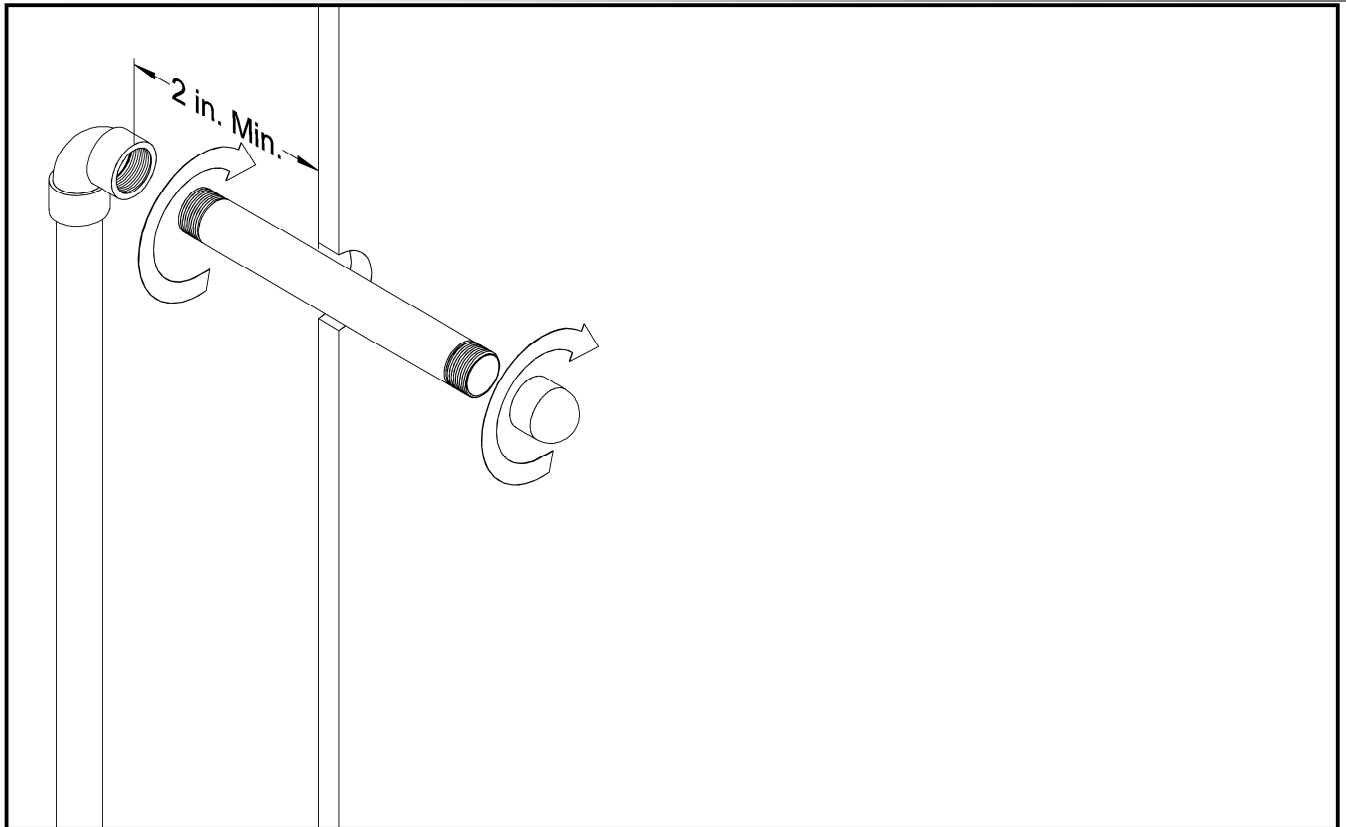

INSTALLATION STEPS

70311113