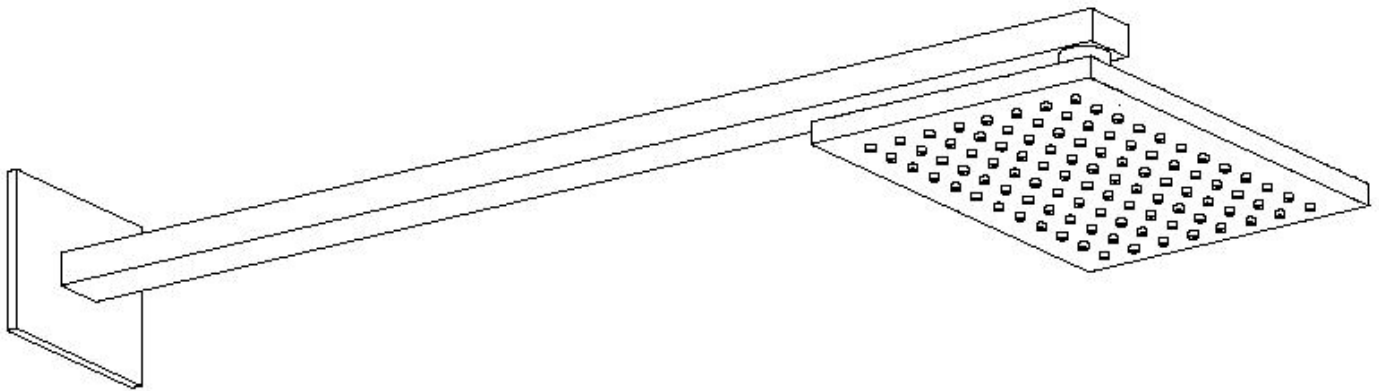

## Installation Guide

*Shower Rain Head Wall Mount*

*F703-1*

70311113

This publication is for illustrative purposes only and we reserve the right to change details at anytime as deemed necessary.

## DIMENSIONS