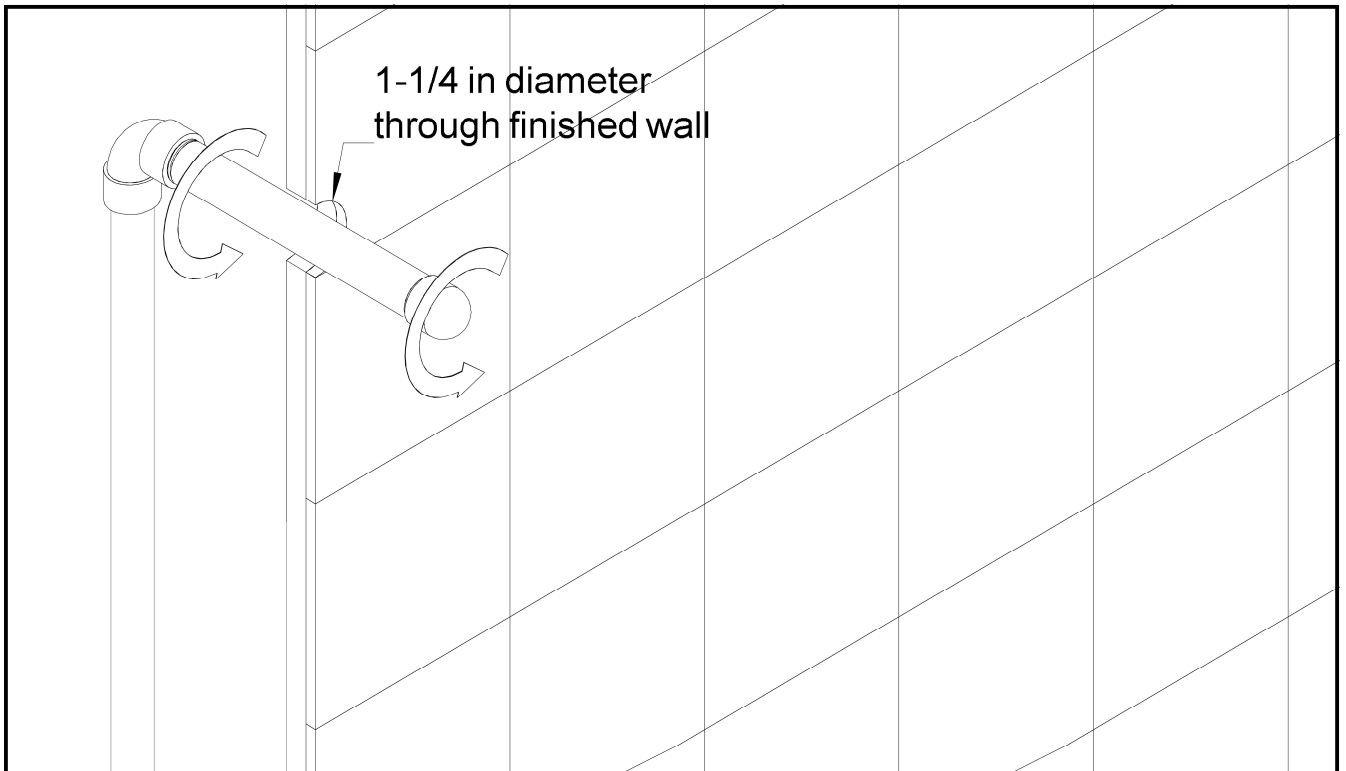

INSTALLATION STEPS

70311113