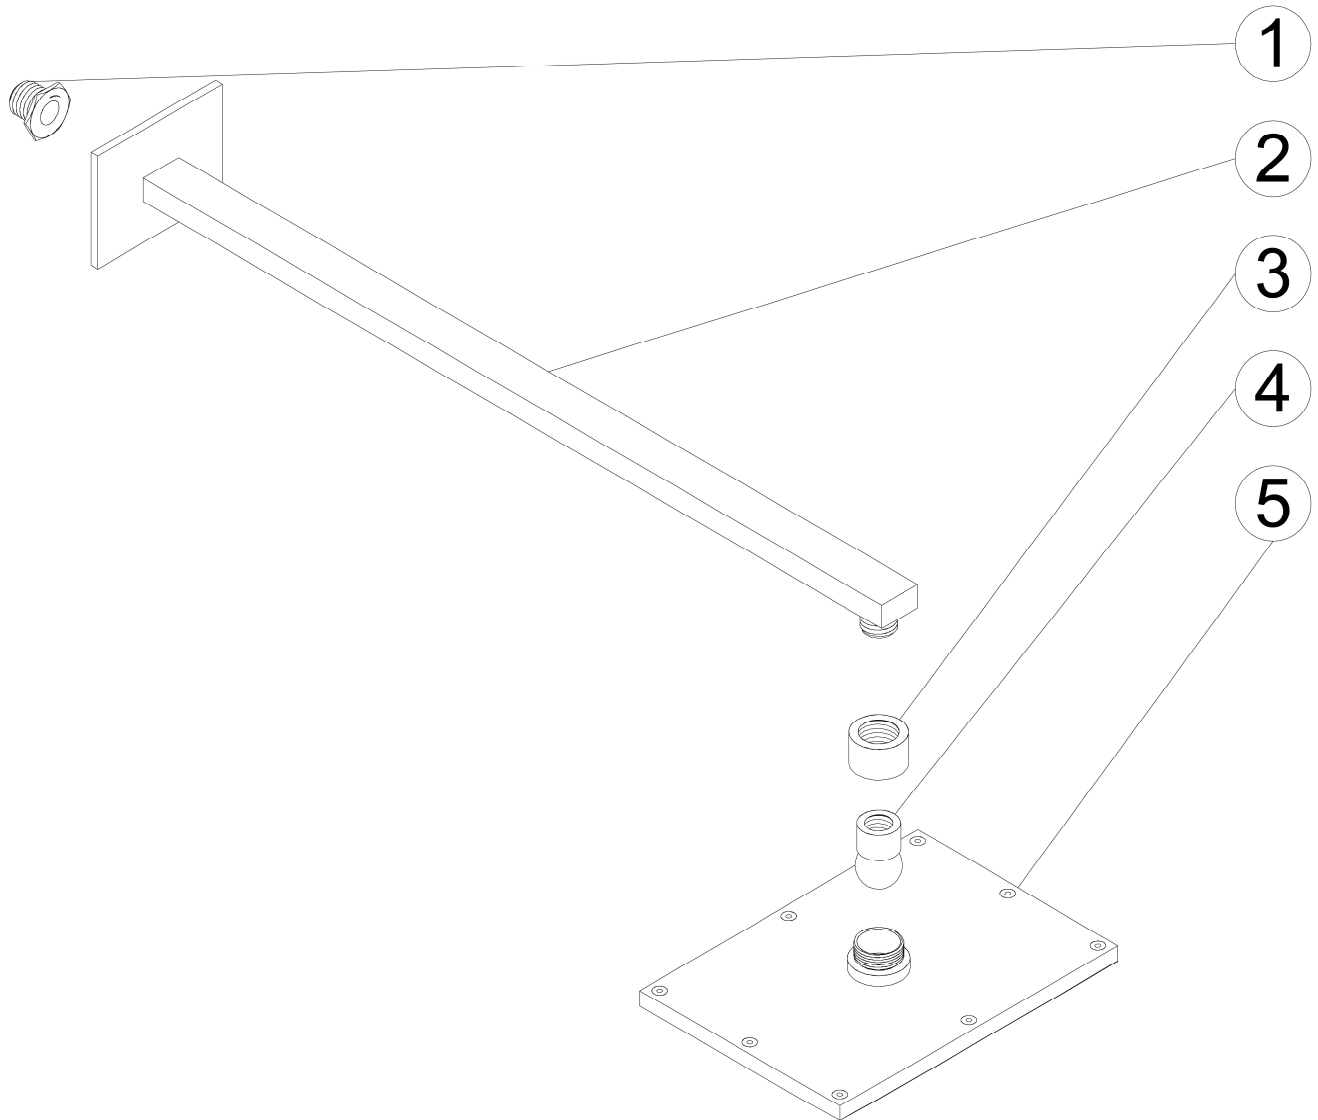

Parts Breakdown

70311113