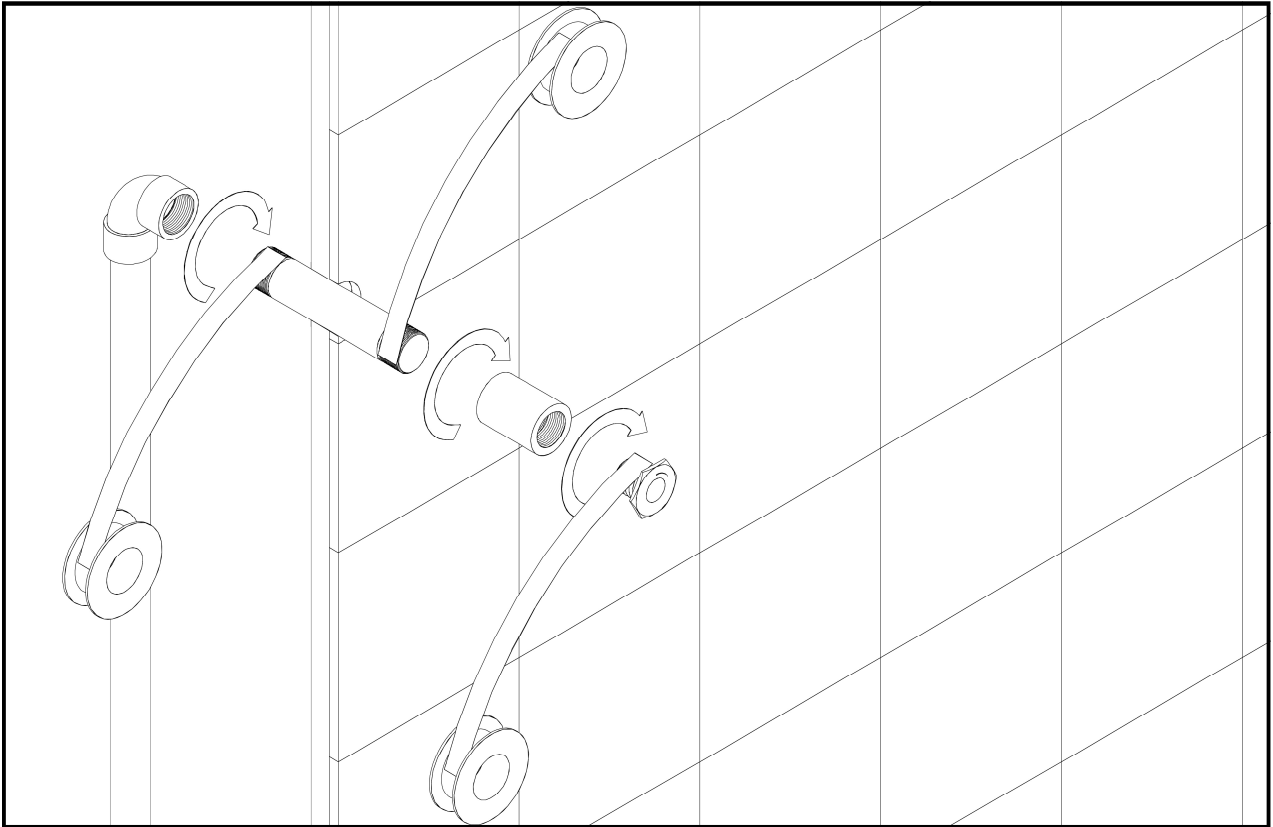

INSTALLATION STEPS

70311113