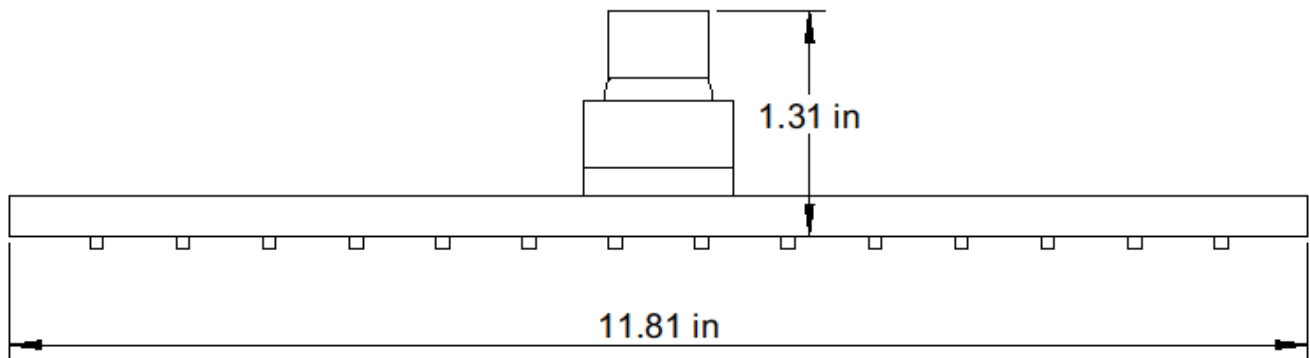

ARTOS[®]

www.artos-westover.com

Installation Guide

SHOWER RAIN HEAD ONLY

F901-6

90160411

This publication is for illustrative purposes only and we reserve the right to change details at anytime as deemed necessary.

DIMENSIONS

SPECIFICATIONS

Recommended flow pressure between 15 and 75 psi. Above 90 psi it may be necessary to install a pressure reducer. Maximum operating temperature 176°F

90160411

INSTALLATION STEPS

1. Thread the head on to the arm
2. Turn on water supply and check for water tightness