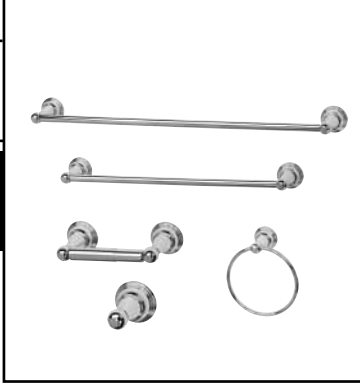

## Physical Characteristics

- Description: Bath accessories
- Concealed mounting
- Zinc and aluminum construction
- Quick and easy installation

- 51-10000 – Chrome robe hook
- 51-15000 – Chrome paper holder
- 51-17000 – Chrome towel ring
- 51-18000 – Chrome 18" towel bar
- 51-24000 – Chrome 24" towel bar
- 51-10000-BN – Chrome robe hook
- 51-15000-BN – Chrome paper holder
- 51-17000-BN – Chrome towel ring
- 51-18000-BN – Chrome 18" towel bar
- 51-24000-BN – Chrome 24" towel bar
- 51-10000-BB – Chrome robe hook
- 51-15000-BB – Chrome paper holder
- 51-17000-BB – Chrome towel ring
- 51-18000-BB – Chrome 18" towel bar
- 51-24000-BB – Chrome 24" towel bar

24" Towel Bar

No.	Part Description	Material
1	Mounting package	Steel
2		
3		
4	Towel bar post (left)	Zinc
5	Set screw	Steel
6	24" towel bar	Aluminum
7	Towel bar post (right)	Zinc

18" Towel Bar

No.	Part Description	Material
1	Mounting package	Steel
2		
3		
4	Towel bar post (left)	Zinc
5	Set screw	Steel
6	18" towel bar	Aluminum
7	Towel bar post (right)	Zinc

Robe Hook

No.	Part Description	Material
1	Mounting package	Steel
2		
3		
4	Robe hook	Zinc
5	Set screw	Steel

# Specifications

Towel Ring

No.	Part Description	Material
1	Mounting package	Steel
2		
3		
4	Towel ring post	Zinc
5	Jacket	PE
6	Towel ring	Aluminum
7	Set screw	Steel

- 51-10000 – Chrome robe hook
- 51-15000 – Chrome paper holder
- 51-17000 – Chrome towel ring
- 51-18000 – Chrome 18" towel bar
- 51-24000 – Chrome 24" towel bar
- 51-10000-BN – Chrome robe hook
- 51-15000-BN – Chrome paper holder
- 51-17000-BN – Chrome towel ring
- 51-18000-BN – Chrome 18" towel bar
- 51-24000-BN – Chrome 24" towel bar
- 51-10000-BB – Chrome robe hook
- 51-15000-BB – Chrome paper holder
- 51-17000-BB – Chrome towel ring
- 51-18000-BB – Chrome 18" towel bar
- 51-24000-BB – Chrome 24" towel bar