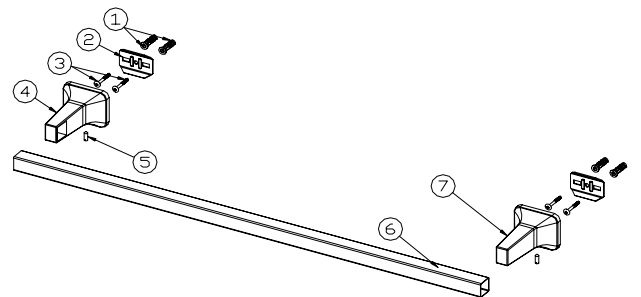

## Physical Characteristics

- Description: Bath accessories
- Concealed mounting
- Zinc and aluminum construction
- Quick and easy installation

- 51-10000 – Chrome robe hook
- 51-15000 – Chrome paper holder
- 51-17000 – Chrome towel ring
- 51-18000 – Chrome 18" towel bar
- 51-24000 – Chrome 24" towel bar
- 51-10000-BN – Chrome robe hook
- 51-15000-BN – Chrome paper holder
- 51-17000-BN – Chrome towel ring
- 51-18000-BN – Chrome 18" towel bar
- 51-24000-BN – Chrome 24" towel bar
- 51-10000-BB – Chrome robe hook
- 51-15000-BB – Chrome paper holder
- 51-17000-BB – Chrome towel ring
- 51-18000-BB – Chrome 18" towel bar
- 51-24000-BB – Chrome 24" towel bar

24" Towel Bar

No.	Part Description	Material
1	Mounting package	Steel
2		
3		
4	Towel bar post (left)	Zinc
5	Set screw	Steel
6	24" towel bar	Aluminum
7	Towel bar post (right)	Zinc

18" Towel Bar

No.	Part Description	Material
1	Mounting package	Steel
2		
3		
4	Towel bar post (left)	Zinc
5	Set screw	Steel
6	18" towel bar	Aluminum
7	Towel bar post (right)	Zinc

Robe Hook

No.	Part Description	Material
1	Mounting package	Steel
2		
3		
4	Robe hook	Zinc
5	Set screw	Steel

# Specifications

Towel Ring

No.	Part Description	Material
1	Mounting package	Steel
2		
3		
4	Towel ring post	Zinc
5	Jacket	PE
6	Towel ring	Aluminum
7	Set screw	Steel

- 51-10000 – Chrome robe hook
- 51-15000 – Chrome paper holder
- 51-17000 – Chrome towel ring
- 51-18000 – Chrome 18" towel bar
- 51-24000 – Chrome 24" towel bar
- 51-10000-BN – Chrome robe hook
- 51-15000-BN – Chrome paper holder
- 51-17000-BN – Chrome towel ring
- 51-18000-BN – Chrome 18" towel bar
- 51-24000-BN – Chrome 24" towel bar
- 51-10000-BB – Chrome robe hook
- 51-15000-BB – Chrome paper holder
- 51-17000-BB – Chrome towel ring
- 51-18000-BB – Chrome 18" towel bar
- 51-24000-BB – Chrome 24" towel bar