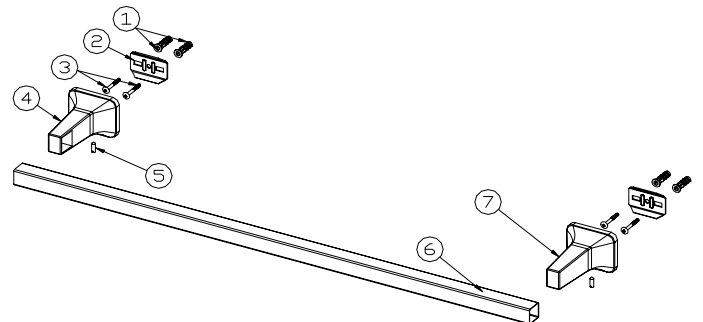

## Physical Characteristics

- Description: Bath accessories
- Concealed mounting
- Zinc and aluminum construction
- Quick and easy installation

- 51-10000 – Chrome robe hook
- 51-15000 – Chrome paper holder
- 51-17000 – Chrome towel ring
- 51-18000 – Chrome 18" towel bar
- 51-24000 – Chrome 24" towel bar
- 51-10000-BN – Chrome robe hook
- 51-15000-BN – Chrome paper holder
- 51-17000-BN – Chrome towel ring
- 51-18000-BN – Chrome 18" towel bar
- 51-24000-BN – Chrome 24" towel bar
- 51-10000-BB – Chrome robe hook
- 51-15000-BB – Chrome paper holder
- 51-17000-BB – Chrome towel ring
- 51-18000-BB – Chrome 18" towel bar
- 51-24000-BB – Chrome 24" towel bar

24" Towel Bar

No.	Part Description	Material
1	Mounting package	Steel
2		
3		
4	Towel bar post (left)	Zinc
5	Set screw	Steel
6	24" towel bar	Aluminum
7	Towel bar post (right)	Zinc

18" Towel Bar

No.	Part Description	Material
1	Mounting package	Steel
2		
3		
4	Towel bar post (left)	Zinc
5	Set screw	Steel
6	18" towel bar	Aluminum
7	Towel bar post (right)	Zinc

Robe Hook

No.	Part Description	Material
1	Mounting package	Steel
2		
3		
4	Robe hook	Zinc
5	Set screw	Steel

# Specifications

Towel Ring

No.	Part Description	Material
1	Mounting package	Steel
2		
3		
4	Towel ring post	Zinc
5	Jacket	PE
6	Towel ring	Aluminum
7	Set screw	Steel

- 51-10000 – Chrome robe hook
- 51-15000 – Chrome paper holder
- 51-17000 – Chrome towel ring
- 51-18000 – Chrome 18" towel bar
- 51-24000 – Chrome 24" towel bar
- 51-10000-BN – Chrome robe hook
- 51-15000-BN – Chrome paper holder
- 51-17000-BN – Chrome towel ring
- 51-18000-BN – Chrome 18" towel bar
- 51-24000-BN – Chrome 24" towel bar
- 51-10000-BB – Chrome robe hook
- 51-15000-BB – Chrome paper holder
- 51-17000-BB – Chrome towel ring
- 51-18000-BB – Chrome 18" towel bar
- 51-24000-BB – Chrome 24" towel bar