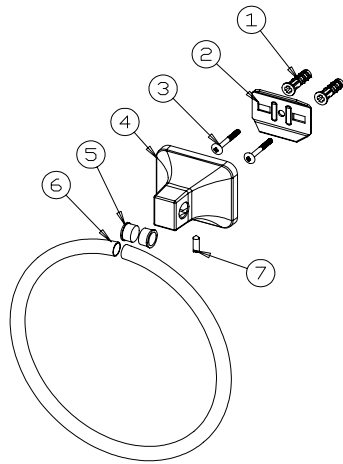

## Physical Characteristics

- Description: Bath accessories
- Concealed mounting
- Zinc and aluminum construction
- Quick and easy installation

- 51-10000 – Chrome robe hook
- 51-15000 – Chrome paper holder
- 51-17000 – Chrome towel ring
- 51-18000 – Chrome 18" towel bar
- 51-24000 – Chrome 24" towel bar
- 51-10000-BN – Chrome robe hook
- 51-15000-BN – Chrome paper holder
- 51-17000-BN – Chrome towel ring
- 51-18000-BN – Chrome 18" towel bar
- 51-24000-BN – Chrome 24" towel bar
- 51-10000-BB – Chrome robe hook
- 51-15000-BB – Chrome paper holder
- 51-17000-BB – Chrome towel ring
- 51-18000-BB – Chrome 18" towel bar
- 51-24000-BB – Chrome 24" towel bar

24" Towel Bar

No.	Part Description	Material
1	Mounting package	Steel
2		
3		
4	Towel bar post (left)	Zinc
5	Set screw	Steel
6	24" towel bar	Aluminum
7	Towel bar post (right)	Zinc

18" Towel Bar

No.	Part Description	Material
1	Mounting package	Steel
2		
3		
4	Towel bar post (left)	Zinc
5	Set screw	Steel
6	18" towel bar	Aluminum
7	Towel bar post (right)	Zinc

Robe Hook

No.	Part Description	Material
1	Mounting package	Steel
2		
3		
4	Robe hook	Zinc
5	Set screw	Steel

# Specifications

Towel Ring

No.	Part Description	Material
1	Mounting package	Steel
2		
3		
4	Towel ring post	Zinc
5	Jacket	PE
6	Towel ring	Aluminum
7	Set screw	Steel

- 51-10000 – Chrome robe hook
- 51-15000 – Chrome paper holder
- 51-17000 – Chrome towel ring
- 51-18000 – Chrome 18" towel bar
- 51-24000 – Chrome 24" towel bar
- 51-10000-BN – Chrome robe hook
- 51-15000-BN – Chrome paper holder
- 51-17000-BN – Chrome towel ring
- 51-18000-BN – Chrome 18" towel bar
- 51-24000-BN – Chrome 24" towel bar
- 51-10000-BB – Chrome robe hook
- 51-15000-BB – Chrome paper holder
- 51-17000-BB – Chrome towel ring
- 51-18000-BB – Chrome 18" towel bar
- 51-24000-BB – Chrome 24" towel bar