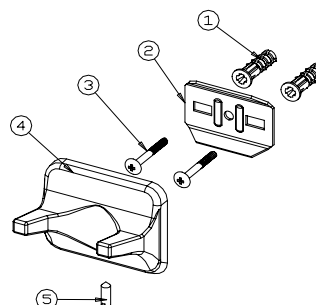

## Physical Characteristics

- Description: Bath accessories
- Concealed mounting
- Zinc and aluminum construction
- Quick and easy installation

- 51-10000 – Chrome robe hook
- 51-15000 – Chrome paper holder
- 51-17000 – Chrome towel ring
- 51-18000 – Chrome 18" towel bar
- 51-24000 – Chrome 24" towel bar
- 51-10000-BN – Chrome robe hook
- 51-15000-BN – Chrome paper holder
- 51-17000-BN – Chrome towel ring
- 51-18000-BN – Chrome 18" towel bar
- 51-24000-BN – Chrome 24" towel bar
- 51-10000-BB – Chrome robe hook
- 51-15000-BB – Chrome paper holder
- 51-17000-BB – Chrome towel ring
- 51-18000-BB – Chrome 18" towel bar
- 51-24000-BB – Chrome 24" towel bar

24" Towel Bar

No.	Part Description	Material
1	Mounting package	Steel
2		
3		
4	Towel bar post (left)	Zinc
5	Set screw	Steel
6	24" towel bar	Aluminum
7	Towel bar post (right)	Zinc

18" Towel Bar

No.	Part Description	Material
1	Mounting package	Steel
2		
3		
4	Towel bar post (left)	Zinc
5	Set screw	Steel
6	18" towel bar	Aluminum
7	Towel bar post (right)	Zinc

Robe Hook

No.	Part Description	Material
1	Mounting package	Steel
2		
3		
4	Robe hook	Zinc
5	Set screw	Steel

# Specifications

Towel Ring

No.	Part Description	Material
1	Mounting package	Steel
2		
3		
4	Towel ring post	Zinc
5	Jacket	PE
6	Towel ring	Aluminum
7	Set screw	Steel

- 51-10000 – Chrome robe hook
- 51-15000 – Chrome paper holder
- 51-17000 – Chrome towel ring
- 51-18000 – Chrome 18" towel bar
- 51-24000 – Chrome 24" towel bar
- 51-10000-BN – Chrome robe hook
- 51-15000-BN – Chrome paper holder
- 51-17000-BN – Chrome towel ring
- 51-18000-BN – Chrome 18" towel bar
- 51-24000-BN – Chrome 24" towel bar
- 51-10000-BB – Chrome robe hook
- 51-15000-BB – Chrome paper holder
- 51-17000-BB – Chrome towel ring
- 51-18000-BB – Chrome 18" towel bar
- 51-24000-BB – Chrome 24" towel bar