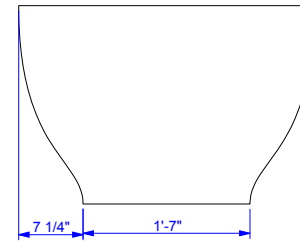

A-A
1:1

DRAWN YURIY TYMOCHKO	24.05.2012			
CHECKED				
QA		TITLE		
APPROVED		PURESCAPE 623		
		SIZE C	DWG NO	REV
		SCALE	SHEET 1 OF 1	