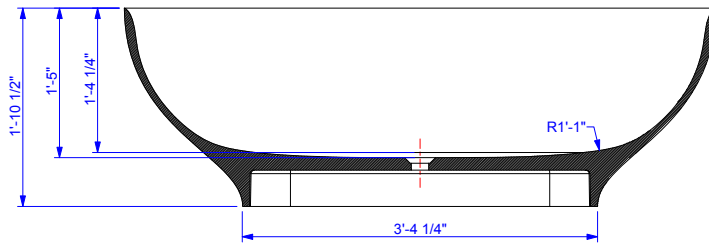

A-A
1:1

DRAWN YURIY TYMOCHKO	24.05.2012			
CHECKED				
QA		TITLE		
APPROVED		PURESCAPE 623		
		SIZE C	DWG NO	REV
		SCALE	SHEET 1 OF 1	