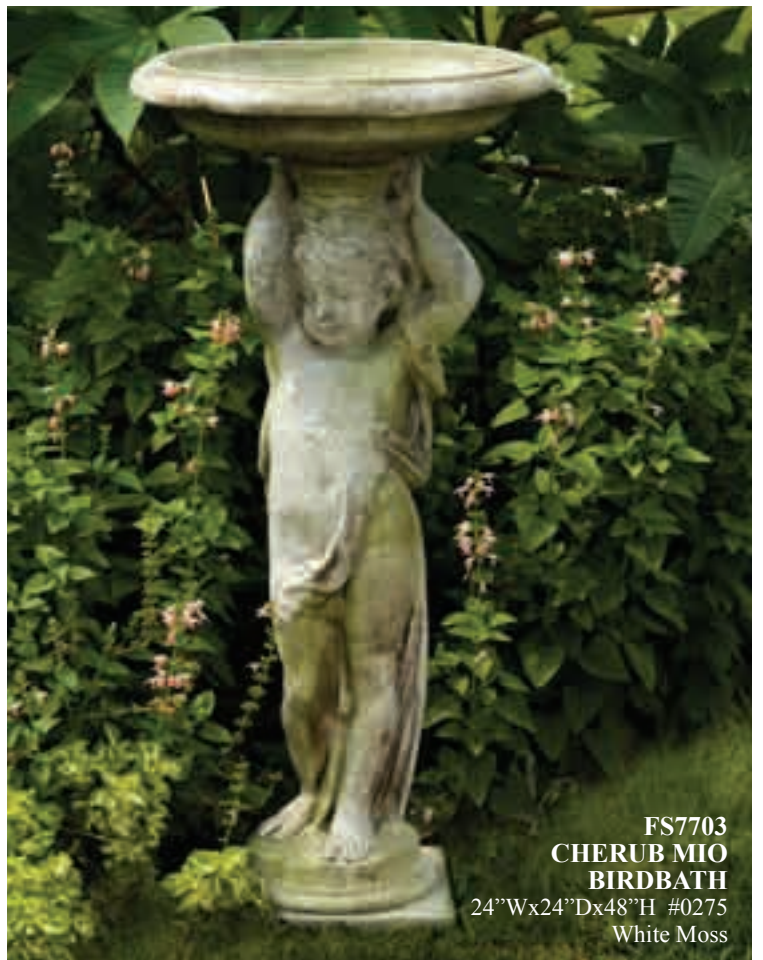

FS6805 LUCCA CHILD BIRDBATH
10"Lx12"Wx22"H #0028
Sandstone

FS7808 STONE & FLOWER BIRDBATH
19"Wx19"Dx22"H #0068
White Moss

FS8237 BIRDBATH BELLA BIMBI
15"Wx15"Dx22"H #0062
White Moss

FS7703 CHERUB MIO BIRDBATH
24"Wx24"Dx48"H #0275
White Moss