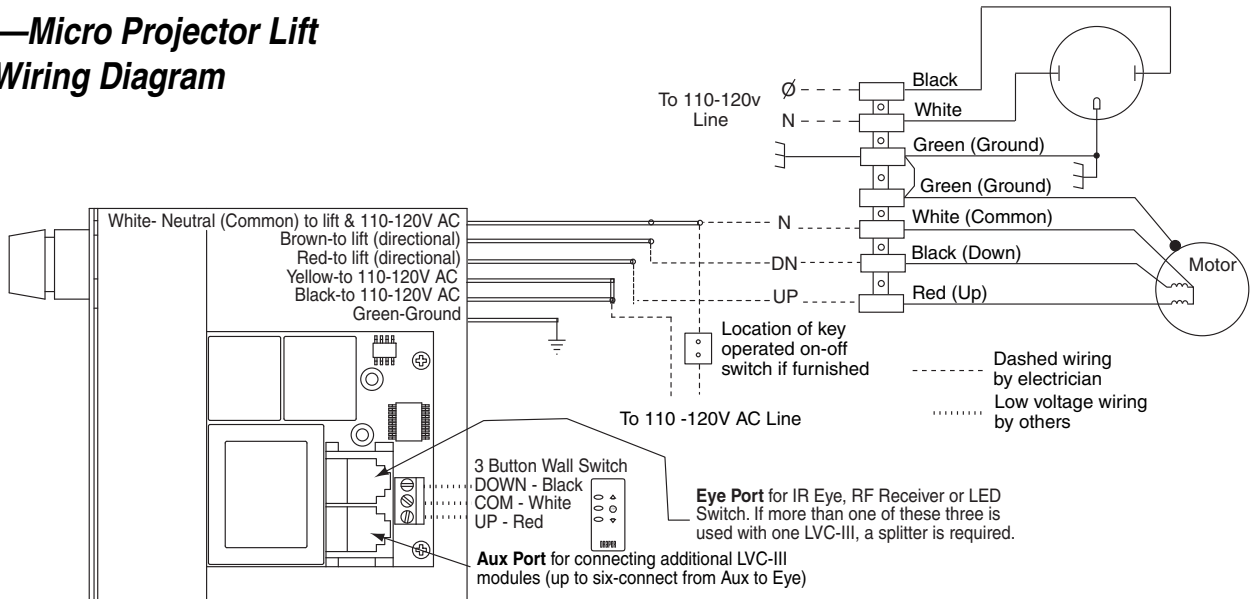

Low Voltage Control Wiring Diagrams for All Draper Products

LVC-III—Revelation Wiring Diagram

LVC-III—Micro Projector Lift Wiring Diagram

Revelation	Page 1
Micro Projector Lift	Page 1
AeroLift 25	Page 2
AeroLift 50/150	Page 2
LCD Lift	Page 3
Single Screen	Page 4
Multiple Screens	Page 4