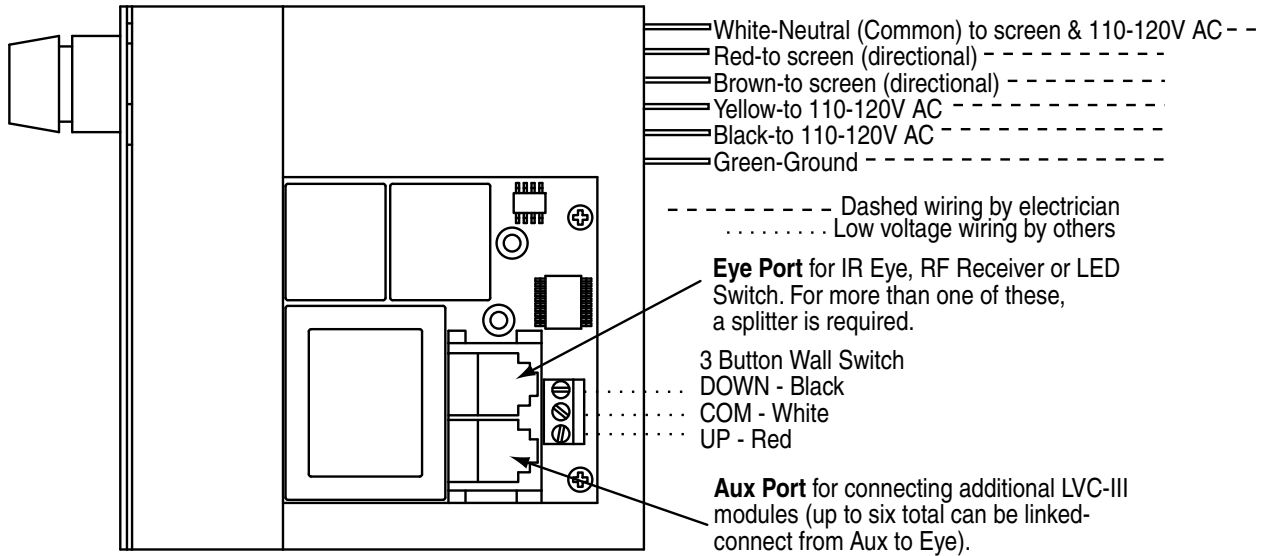

LVC-III—AeroLift 25
Wiring Diagram

LVC-III—AeroLift 50/150
Wiring Diagram

LVC-III—LCD Lift Wiring Diagram

**LVC-III—Single Projection
Screen Wiring Diagram**

**LVC-III—Multiple Projection
Screens Wiring Diagram**