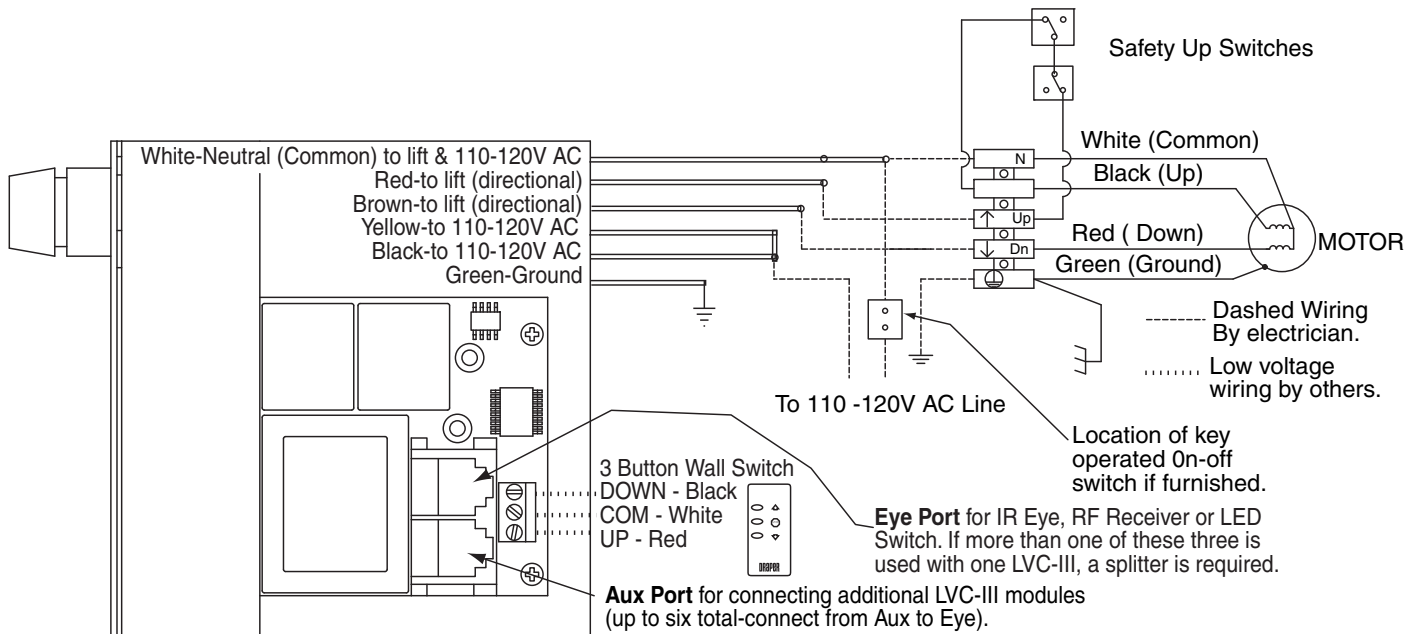

Low Voltage Control Wiring Diagrams for All Draper Products

LVC-III—Revelation Wiring Diagram

LVC-III—Micro Projector Lift Wiring Diagram

Revelation	Page 1
Micro Projector Lift	Page 1
AeroLift 25	Page 2
AeroLift 50/150	Page 2
LCD Lift	Page 3
Single Screen	Page 4
Multiple Screens	Page 4

LVC-III—AeroLift 25
Wiring Diagram

LVC-III—AeroLift 50/150
Wiring Diagram

LVC-III—LCD Lift Wiring Diagram

**LVC-III—Single Projection
Screen Wiring Diagram**

**LVC-III—Multiple Projection
Screens Wiring Diagram**