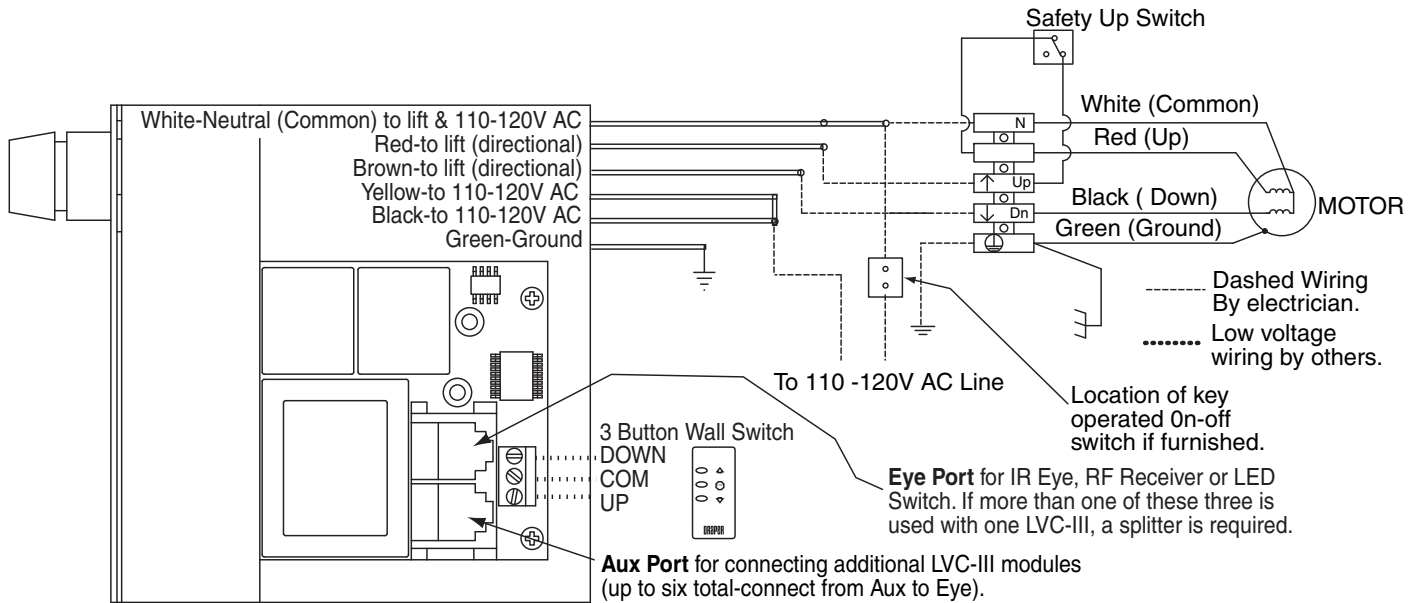

LVC-III—AeroLift 25
Wiring Diagram