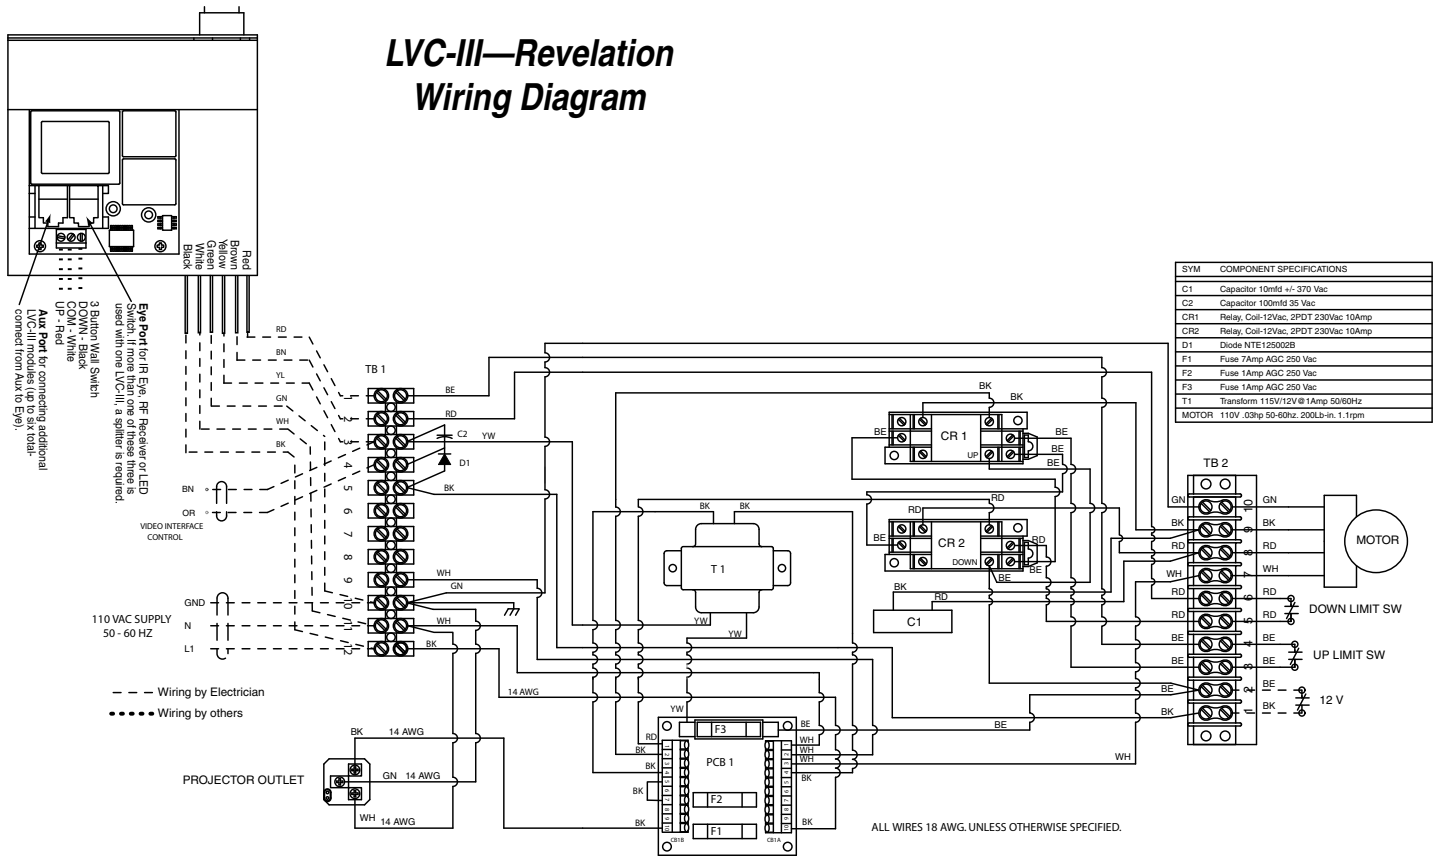

Low Voltage Control Wiring Diagrams for All Draper Products

LVC-III—Revelation Wiring Diagram

LVC-III—Micro Projector Lift Wiring Diagram

Revelation	Page 1
Micro Projector Lift	Page 1
AeroLift 25	Page 2
AeroLift 50/150	Page 2
LCD Lift	Page 3
Single Screen	Page 4
Multiple Screens	Page 4

LVC-III—AeroLift 25
Wiring Diagram

LVC-III—AeroLift 50/150
Wiring Diagram

LVC-III—LCD Lift Wiring Diagram

**LVC-III—Single Projection
Screen Wiring Diagram**

**LVC-III—Multiple Projection
Screens Wiring Diagram**