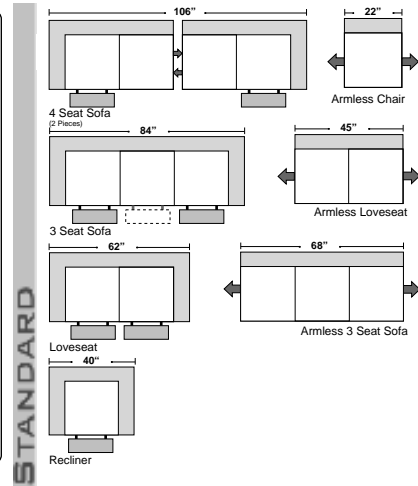

Features

February 16, 2005

* Standard:

- All Full or Top-Grain Leather
- All hardwood frames

- Recliner

* Options:

- Motorized Recliner Unit (Additional Charges Apply)

- Center Seat Recliner (Additional Charges Apply)

* Special Orders shipped within 4-6 weeks