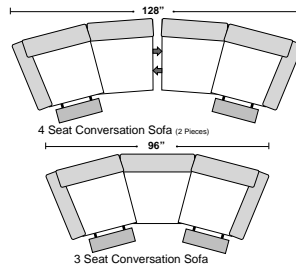

Features

February 16, 2005

* Standard:

- All Full or Top-Grain Leather
- All hardwood frames

 - Recliner

* Options:

- Motorized Recliner Unit (Additional Charges Apply)

 - Center Seat Recliner (Additional Charges Apply)

* Special Orders shipped within 4-6 weeks

SUGGESTED CONFIGURATIONS