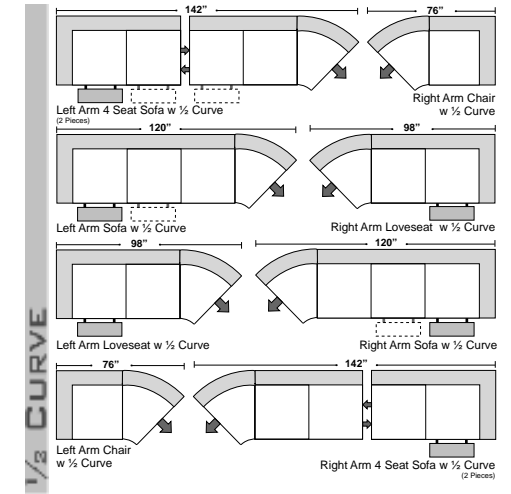

Features

February 16, 2005

* Standard:

- All Full or Top-Grain Leather
- All hardwood frames

- Recliner

* Options:

- Motorized Recliner Unit (Additional Charges Apply)

- Center Seat Recliner (Additional Charges Apply)

* Special Orders shipped within 4-6 weeks