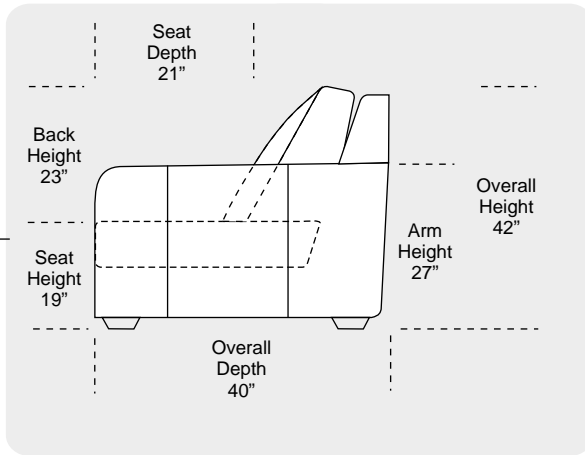

* Special Orders shipped within 4-6 weeks

SUGGESTED CONFIGURATIONS