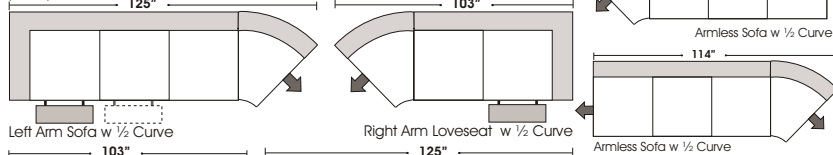

Catera

"...finding solutions for families,
especially busy moms."™

www.omnialeather.com www.kathyireland.com

kathy ireland
HOME®

by
OMNIA
FURNITURE

Americana

3.5.07

STANDARD

ONE ARM

Features

Standard:

- All Full or Top-Grain Leather
- All hardwood frames
- Recliner

Options:

- Motorized Recliner Unit (Additional Charges Apply)
- Center Seat Recliner (Additional Charges Apply)

Sleeper Options:

- Deluxe Full Mattress (Additional Charges Apply)
- Air Dream Full Mattress (Additional Charges Apply)

Special orders shipped within 4-6 weeks

Note: All sizes are approximate.

1/2 CURVE

Note: All sizes are approximate.