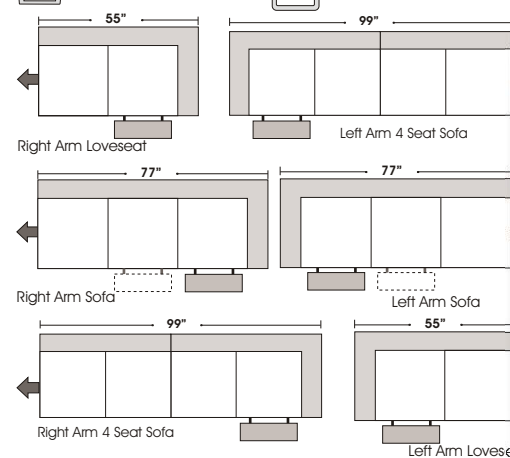

Catera

"...finding solutions for families,
especially busy moms."™

www.omnialeather.com www.kathyireland.com

kathy ireland
HOME®

by
OMNIA
FURNITURE

Americana

3.5.07

STANDARD

ONE ARM

Features

Standard:

- All Full or Top-Grain Leather
- All hardwood frames
- Recliner

Options:

- Motorized Recliner Unit (Additional Charges Apply)
- Center Seat Recliner (Additional Charges Apply)

Sleeper Options:

- Deluxe Full Mattress (Additional Charges Apply)
- Air Dream Full Mattress (Additional Charges Apply)

Special orders shipped within 4-6 weeks

Note: All sizes are approximate.

1/2 CURVE

Note: All sizes are approximate.