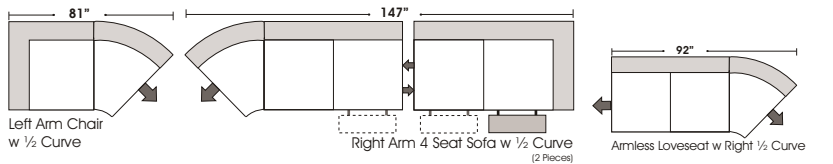

Catera

"...finding solutions for families,
especially busy moms."™

www.omnialeather.com www.kathyireland.com

kathy ireland
HOME®

by
OMNIA
FURNITURE

Americana

3.5.07

STANDARD

ONE ARM

Features

Standard:

- All Full or Top-Grain Leather
- All hardwood frames
- Recliner

Options:

- Motorized Recliner Unit (Additional Charges Apply)
- Center Seat Recliner (Additional Charges Apply)

Sleeper Options:

- Deluxe Full Mattress (Additional Charges Apply)
- Air Dream Full Mattress (Additional Charges Apply)

Special orders shipped within 4-6 weeks

Note: All sizes are approximate.

1/2 CURVE

Note: All sizes are approximate.