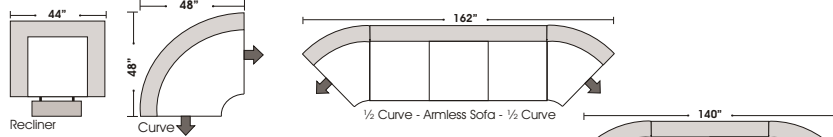

Catera

"...finding solutions for families,
especially busy moms."™

www.omnialeather.com www.kathyireland.com

kathy ireland
HOME®

by
OMNIA
FURNITURE

Americana

3.5.07

STANDARD

ONE ARM

Features

Standard:

- All Full or Top-Grain Leather
- All hardwood frames
- Recliner

Options:

- Motorized Recliner Unit (Additional Charges Apply)
- Center Seat Recliner (Additional Charges Apply)

Sleeper Options:

- Deluxe Full Mattress (Additional Charges Apply)
- Air Dream Full Mattress (Additional Charges Apply)

Special orders shipped within 4-6 weeks

Note: All sizes are approximate.

1/2 CURVE

Note: All sizes are approximate.