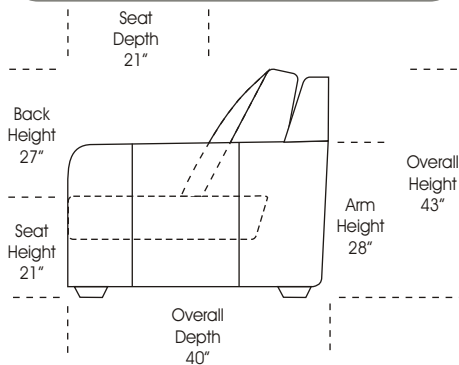

- Deluxe Full Mattress (Additional Charges Apply)
- Air Dream Full Mattress (Additional Charges Apply)

Special orders shipped within 4-6 weeks

Note: All sizes are approximate.

1/2 CURVE

Note: All sizes are approximate.