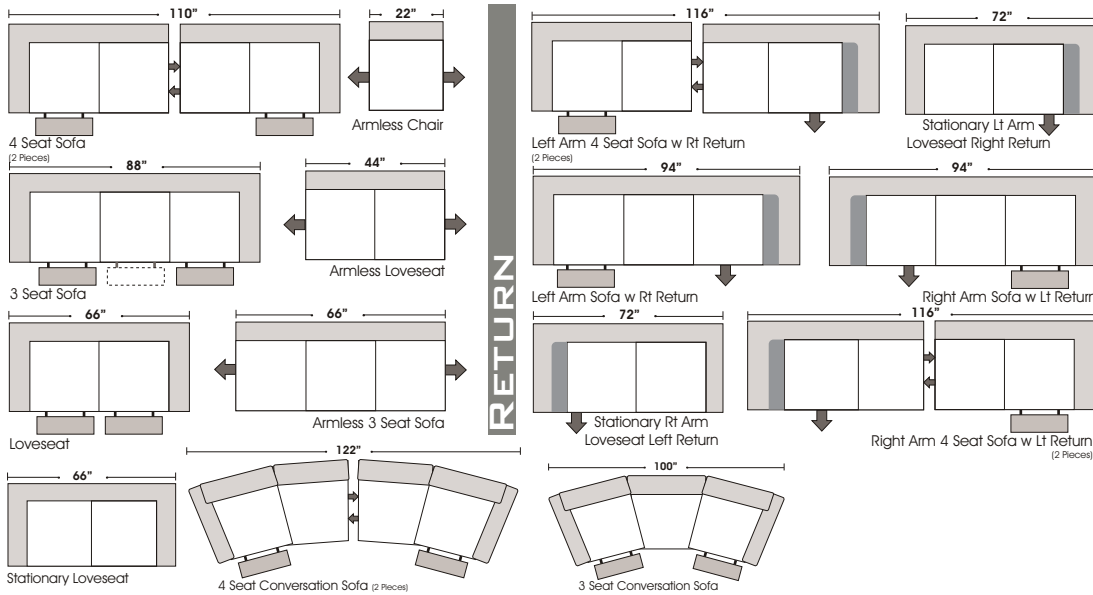

ONE ARM

Features

Standard:

- All Full or Top-Grain Leather
- All hardwood frames
- Recliner

Options:

- Motorized Recliner Unit (Additional Charges Apply)
- Center Seat Recliner (Additional Charges Apply)

Sleeper Options:

- Deluxe Full Mattress (Additional Charges Apply)
- Air Dream Full Mattress (Additional Charges Apply)

Special orders shipped within 4-6 weeks

Note: All sizes are approximate.

1/2 CURVE

Note: All sizes are approximate.

Suggested Configurations

Left Arm Full Sleeper

Right Arm Full Sleeper

Left Arm Full Sleeper
w 1/2 Curve

Right Arm Full Sleeper
w 1/2 Curve