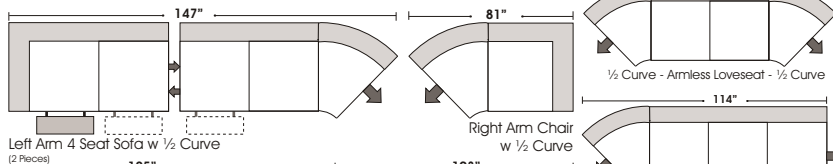

Catera

"...finding solutions for families,
especially busy moms."™

www.omnialeather.com www.kathyireland.com

kathy ireland
HOME®

by
OMNIA
FURNITURE

Americana

3.5.07

STANDARD

ONE ARM

Features

Standard:

- All Full or Top-Grain Leather
- All hardwood frames
- Recliner

Options:

- Motorized Recliner Unit (Additional Charges Apply)
- Center Seat Recliner (Additional Charges Apply)

Sleeper Options:

- Deluxe Full Mattress (Additional Charges Apply)
- Air Dream Full Mattress (Additional Charges Apply)

Special orders shipped within 4-6 weeks

Note: All sizes are approximate.

1/2 CURVE

Note: All sizes are approximate.