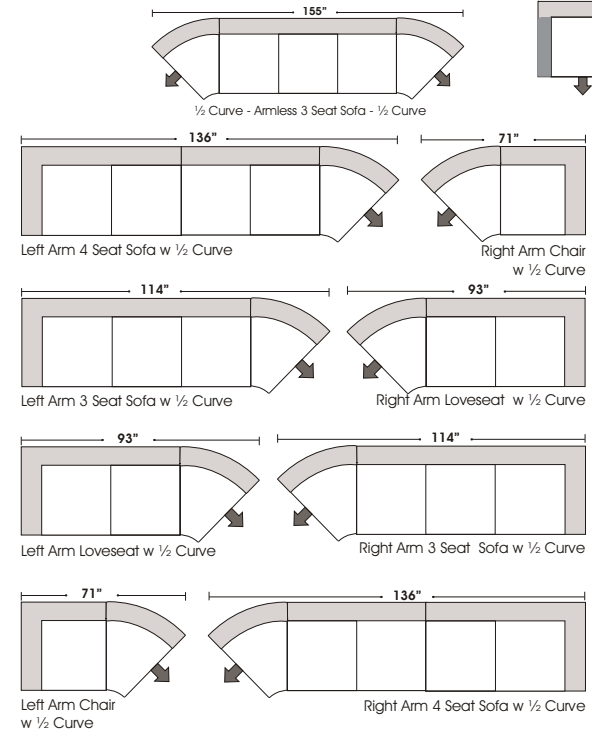

Salerno

"...finding solutions for families,
especially busy moms."™

www.omnialeather.com www.kathyireland.com

European Country

5.21.07

STANDARD

L-SHAPE / 90 DEGREE SECTIONAL

ARMLESS

Sleeper Options:
 - Queen Sleeper Option Available w/ Standard Mattress (Additional Charges Apply)
 - Deluxe Innerspring Mattress: Queen / Full / Twin (Additional Charges Apply)
 - Air Dream Coil Mattress: Queen or Full Size Only (Additional Charges Apply)
 - Hideaway Air Mattress: Queen Size Only (Additional Charges Apply)