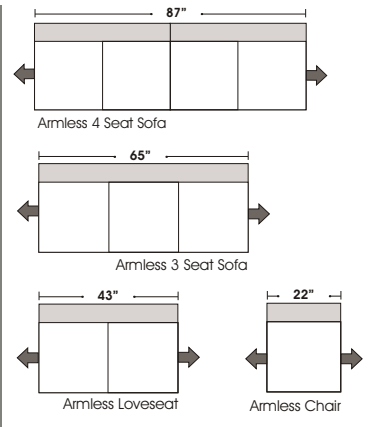

Salerno

"...finding solutions for families,
especially busy moms."™

www.omnialeather.com www.kathyireland.com

European Country

5.21.07

STANDARD

L-SHAPE / 90 DEGREE SECTIONAL

ARMLESS

Sleeper Options:
 - Queen Sleeper Option Available w/ Standard Mattress (Additional Charges Apply)
 - Deluxe Innerspring Mattress: Queen / Full / Twin (Additional Charges Apply)
 - Air Dream Coil Mattress: Queen or Full Size Only (Additional Charges Apply)
 - Hideaway Air Mattress: Queen Size Only (Additional Charges Apply)

Note: All sizes are approximate.

by
OMNIA
FURNITURE

Suggested Configurations

SLEEPERS