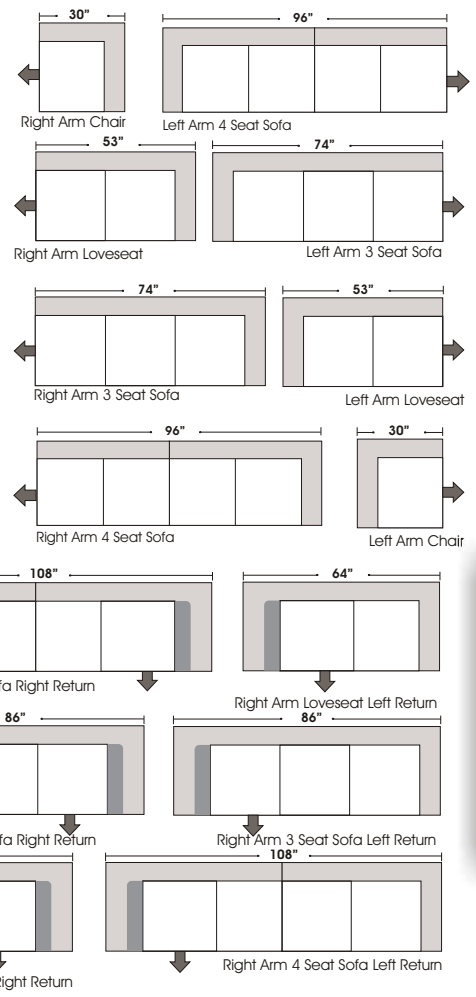

Salerno

"...finding solutions for families,
especially busy moms."™

www.omnialeather.com www.kathyireland.com

European Country

5.21.07

STANDARD

L-SHAPE / 90 DEGREE SECTIONAL

ARMLESS

OTTOMANS

Features ✓ Special orders shipped within 4-6 weeks

Standard:
 - All Full or Top-Grain Leather
 - All hardwood frames

Options:
 - Down Seats & Down Backs (Additional Charges Apply)
 - No. 33 Firm Seating

Sleeper Options:
 - Queen Sleeper Option Available w/ Standard Mattress (Additional Charges Apply)
 - Deluxe Innerspring Mattress: Queen / Full / Twin (Additional Charges Apply)
 - Air Dream Coil Mattress: Queen or Full Size Only (Additional Charges Apply)
 - Hideaway Air Mattress: Queen Size Only (Additional Charges Apply)

Note: All sizes are approximate.

by
OMNIA
FURNITURE

Suggested Configurations

SLEEPERS