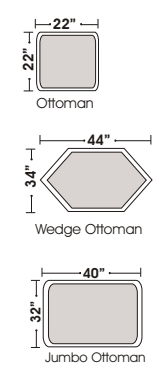

OTTOMANS

Features ✓ Special orders shipped within 4-6 weeks

Standard:
- All Full or Top-Grain Leather
- All hardwood frames

Options:
- Down Seats & Down Backs (Additional Charges Apply)
- No. 33 Firm Seating

Sleeper Options:
- Queen Sleeper Option Available w/ Standard Mattress (Additional Charges Apply)
- Deluxe Innerspring Mattress: Queen / Full / Twin (Additional Charges Apply)
- Air Dream Coil Mattress: Queen or Full Size Only (Additional Charges Apply)
- Hideaway Air Mattress: Queen Size Only (Additional Charges Apply)