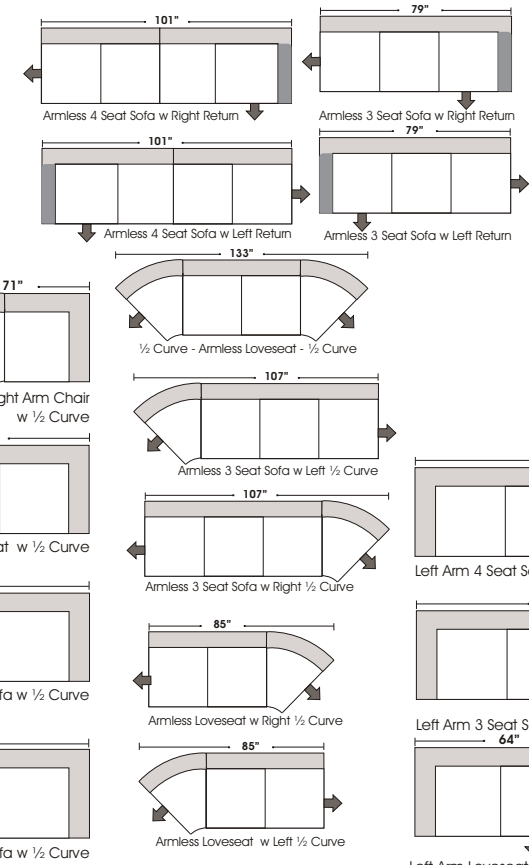

Salerno

"...finding solutions for families,
especially busy moms."™

www.omnialeather.com www.kathyireland.com

European Country

5.21.07

STANDARD

L-SHAPE / 90 DEGREE SECTIONAL

ARMLESS

Sleeper Options:
 - Queen Sleeper Option Available w/ Standard Mattress (Additional Charges Apply)
 - Deluxe Innerspring Mattress: Queen / Full / Twin (Additional Charges Apply)
 - Air Dream Coil Mattress: Queen or Full Size Only (Additional Charges Apply)
 - Hideaway Air Mattress: Queen Size Only (Additional Charges Apply)

Note: All sizes are approximate.

by
OMNIA
FURNITURE

Suggested Configurations

SLEEPERS