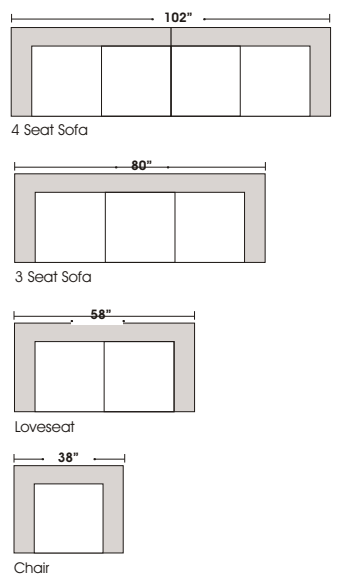

Salerno

"...finding solutions for families,
especially busy moms."™

www.omnialeather.com www.kathyireland.com

European Country

5.21.07

STANDARD

L-SHAPE / 90 DEGREE SECTIONAL

ARMLESS

Sleeper Options:
 - Queen Sleeper Option Available w/ Standard Mattress (Additional Charges Apply)
 - Deluxe Innerspring Mattress: Queen / Full / Twin (Additional Charges Apply)
 - Air Dream Coil Mattress: Queen or Full Size Only (Additional Charges Apply)
 - Hideaway Air Mattress: Queen Size Only (Additional Charges Apply)

Note: All sizes are approximate.

by
OMNIA
FURNITURE

Suggested Configurations

SLEEPERS