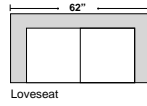

Features

- * **Standard:**
 - All Full or Top-Grain Leather
 - All hardwood frames
- * **Options:**
 - No 33 Firm Seating (Additional Charges Apply)

* Special Orders shipped within 4-6 weeks

STANDARD

OTTOMAN