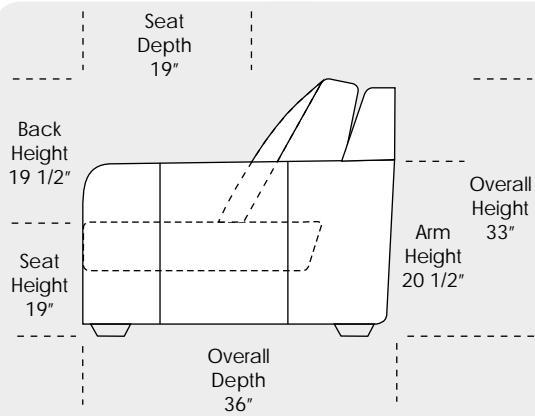

Features

- * **Standard:**
 - All Full or Top-Grain Leather
 - All hardwood frames
- * **Options:**
 - No 33 Firm Seating (Additional Charges Apply)

* Special Orders shipped within 4-6 weeks

STANDARD

OTTOMAN