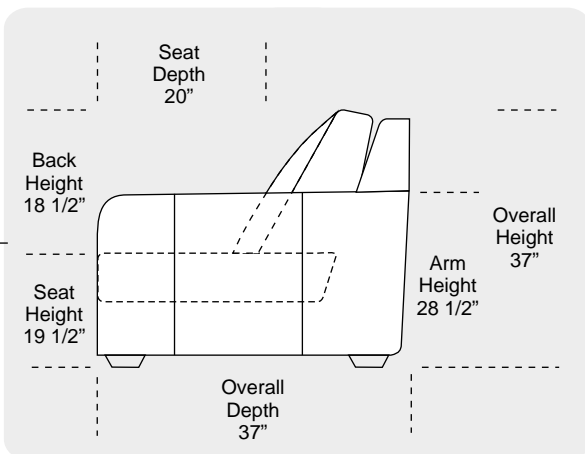

Note: All sizes are approximate.

Features

- Standard:**
 - All Full or Top-Grain Leather
 - All hardwood frames
- Options:**
 - Down Seats (Additional Charges Apply)
 - Down Backs (Additional Charges Apply)
 - No. 33 Firm Seating

* Special Orders shipped within 4-6 weeks

SUGGESTED CONFIGURATIONS