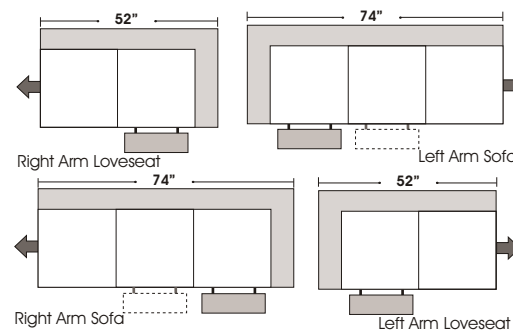

RETURN

1/2 CURVE

ONE ARM

Features

Standard:

- All Full or Top-Grain Leather
- All hardwood frames

 - Recliner

Options: