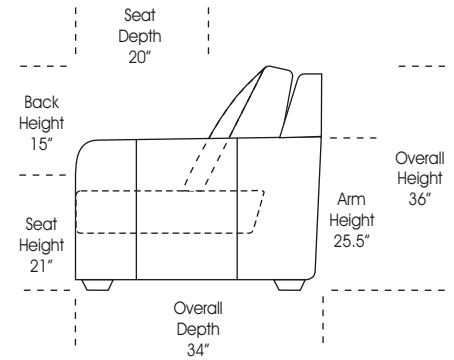

Options:

- Motorized Recliner Unit (Additional Charges Apply)
- Center Seat Recliner* (Additional Charges Apply)

Special orders shipped
within 4-6 weeks