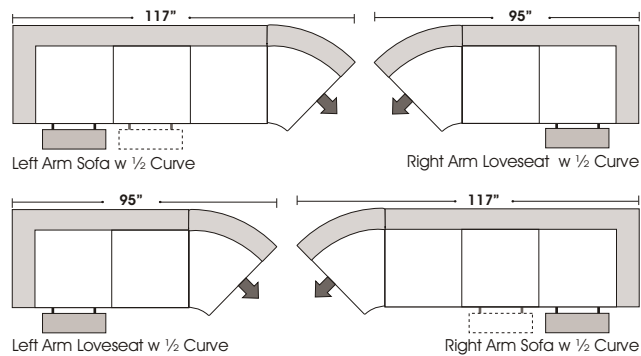

RETURN

1/2 CURVE

ONE ARM

Features

Standard:

- All Full or Top-Grain Leather
- All hardwood frames

 - Recliner

Options: