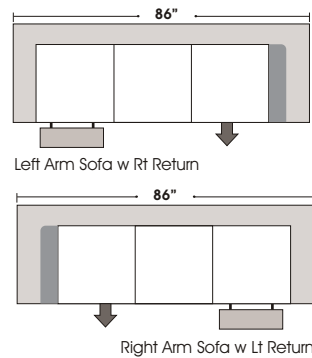

RETURN

1/2 CURVE

ONE ARM

Features

Standard:

- All Full or Top-Grain Leather
- All hardwood frames

 - Recliner

Options: