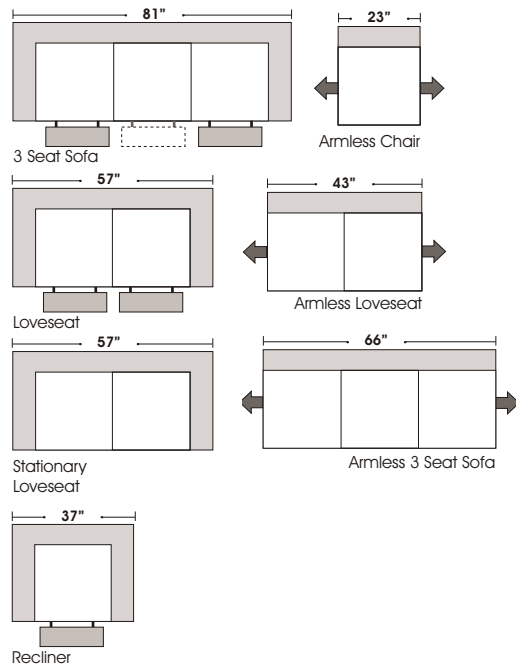

RETURN

1/2 CURVE

ONE ARM

Features

Standard:

- All Full or Top-Grain Leather
- All hardwood frames

 - Recliner

Options: