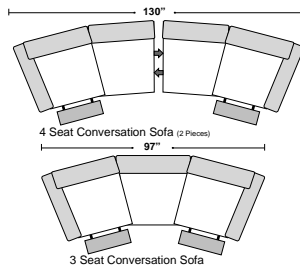

## Features

- \* **Standard:**
  - All Full or Top-Grain Leather
  - All hardwood frames
  - Recliner
- \* **Options:**
  - Motorized Recliner Unit (Additional Charges Apply)
  - Center Seat Recliner (Additional Charges Apply)
- \* **Sleeper Options:**
  - Deluxe Full Mattress (Additional Charges Apply)
  - Air Dream Full Mattress (Additional Charges Apply)
- \* **Special Orders shipped within 4-6 weeks**

## SUGGESTED CONFIGURATIONS