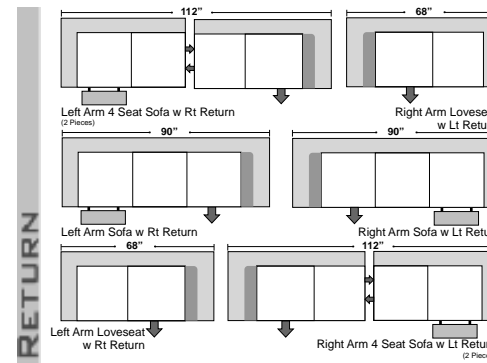

## Features

- \* **Standard:**
  - All Full or Top-Grain Leather
  - All hardwood frames
  - Recliner
- \* **Options:**
  - Motorized Recliner Unit (Additional Charges Apply)
  - Center Seat Recliner (Additional Charges Apply)
- \* **Sleeper Options:**
  - Deluxe Full Mattress (Additional Charges Apply)
  - Air Dream Full Mattress (Additional Charges Apply)
- \* **Special Orders shipped within 4-6 weeks**

## SUGGESTED CONFIGURATIONS