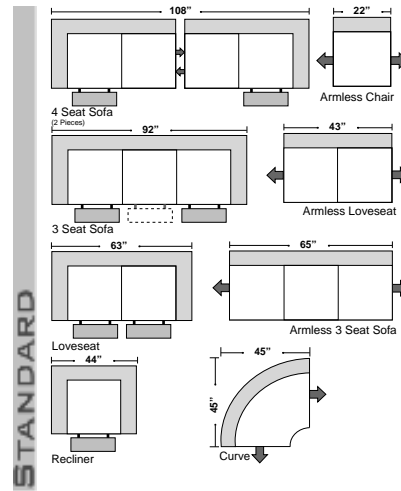

## Features

- \* **Standard:**
  - All Full or Top-Grain Leather
  - All hardwood frames
  - Recliner
- \* **Options:**
  - Motorized Recliner Unit (Additional Charges Apply)
  - Center Seat Recliner (Additional Charges Apply)
- \* **Sleeper Options:**
  - Deluxe Full Mattress (Additional Charges Apply)
  - Air Dream Full Mattress (Additional Charges Apply)
- \* **Special Orders shipped within 4-6 weeks**

## SUGGESTED CONFIGURATIONS