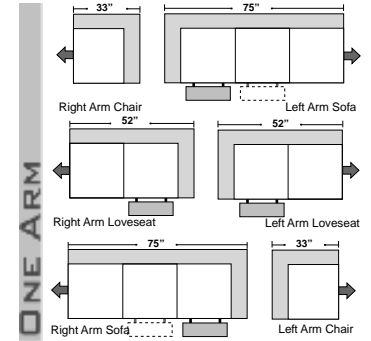

## Features

- \* **Standard:**
  - All Full or Top-Grain Leather
  - All hardwood frames
  - Recliner
- \* **Options:**
  - Motorized Recliner Unit (Additional Charges Apply)
  - Center Seat Recliner (Additional Charges Apply)
- \* **Sleeper Options:**
  - Deluxe Full Mattress (Additional Charges Apply)
  - Air Dream Full Mattress (Additional Charges Apply)
- \* **Special Orders shipped within 4-6 weeks**

## SUGGESTED CONFIGURATIONS