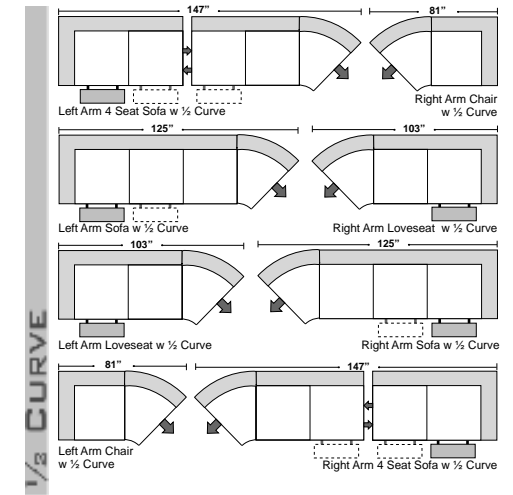

## Features

- \* **Standard:**
  - All Full or Top-Grain Leather
  - All hardwood frames
  - Recliner
- \* **Options:**
  - Motorized Recliner Unit (Additional Charges Apply)
  - Center Seat Recliner (Additional Charges Apply)
- \* **Sleeper Options:**
  - Deluxe Full Mattress (Additional Charges Apply)
  - Air Dream Full Mattress (Additional Charges Apply)
- \* **Special Orders shipped within 4-6 weeks**