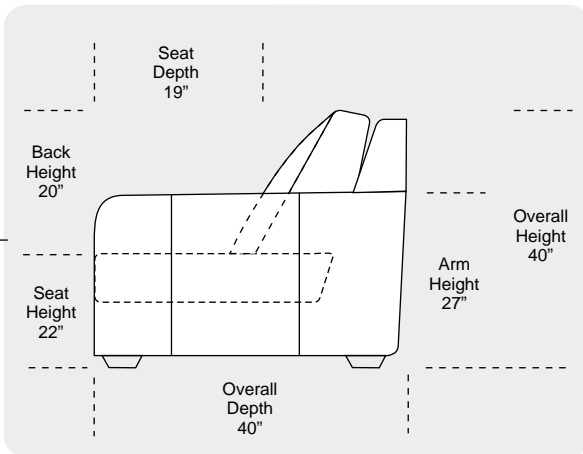

## Features

- \* **Standard:**
  - All Full or Top-Grain Leather
  - All hardwood frames
  - Recliner
- \* **Options:**
  - Motorized Recliner Unit (Additional Charges Apply)
  - Center Seat Recliner (Additional Charges Apply)
- \* **Sleeper Options:**
  - Deluxe Full Mattress (Additional Charges Apply)
  - Air Dream Full Mattress (Additional Charges Apply)
- \* **Special Orders shipped within 4-6 weeks**