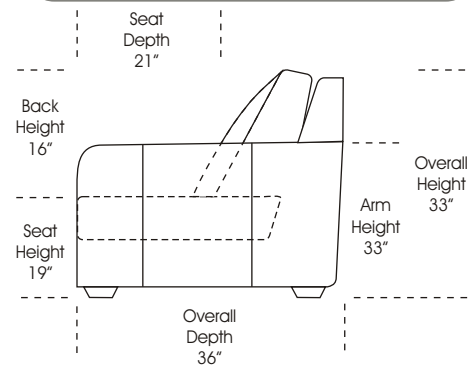

STANDARD

ONE ARM

Note: All sizes are approximate.

Actual Hard Frame Height 22"