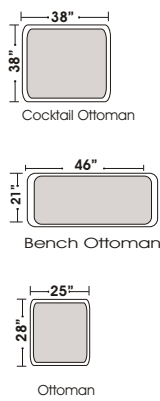

Features

Standard:

- All Full or Top-Grain Leather
- All hardwood frames

Options:

- Down Seats (Additional Charges Apply)
- Down Backs (Additional Charges Apply)
- No. 33 Firm Seating

Special orders shipped within 4-6 weeks

STANDARD