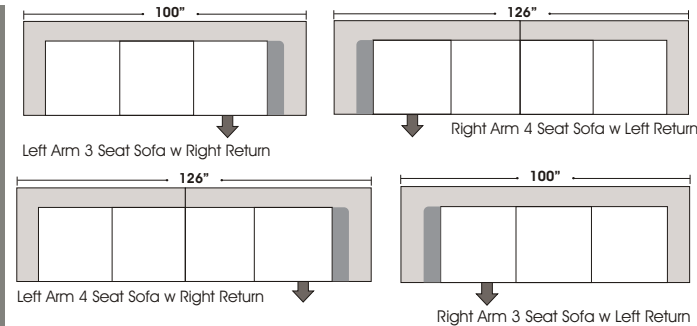

Espasio

"...finding solutions for families,
especially busy moms."™

www.omnialeather.com www.kathyireland.com

by
OMNIA
FURNITURE

6.11.07

STANDARD

RETURN

OTTOMANS

Features

Standard:

- All Full or Top-Grain Leather
- All hardwood frames

Options:

- Down Seats (Additional Charges Apply)
- Down Backs (Additional Charges Apply)
- No. 33 Firm Seating

Special orders shipped within 4-6 weeks

STANDARD

ONE ARM

Note: All sizes are approximate.

Actual Hard Frame Height 22"