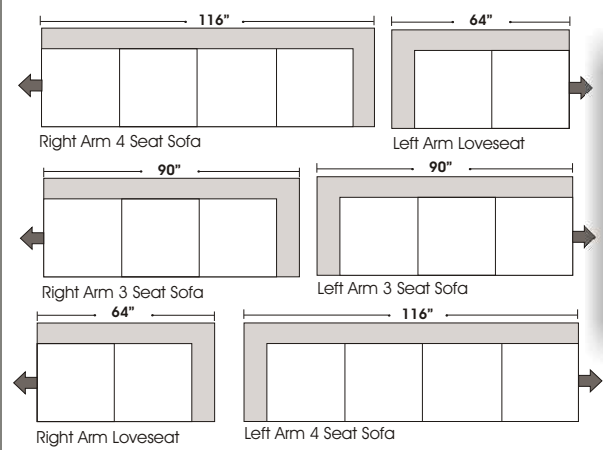

### Features

**Standard:**

- All Full or Top-Grain Leather
- All hardwood frames

**Options:**

- Down Seats (Additional Charges Apply)
- Down Backs (Additional Charges Apply)
- No. 33 Firm Seating

**Special orders shipped within 4-6 weeks**

STANDARD

ONE ARM

Note: All sizes are approximate.

Actual Hard Frame Height 22"