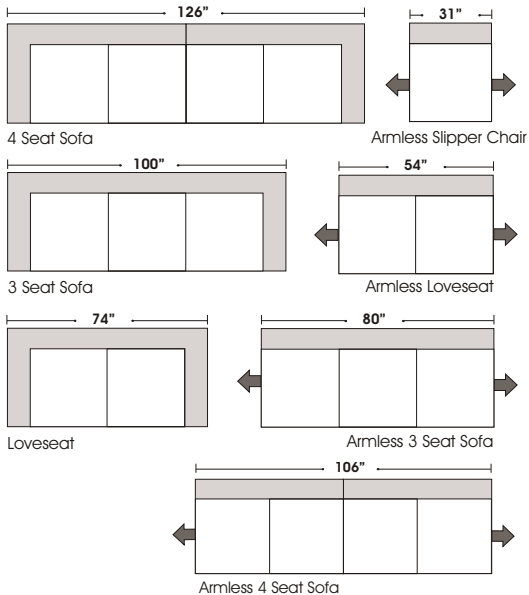

by
OMNIA
FURNITURE

6.11.07

STANDARD

RETURN