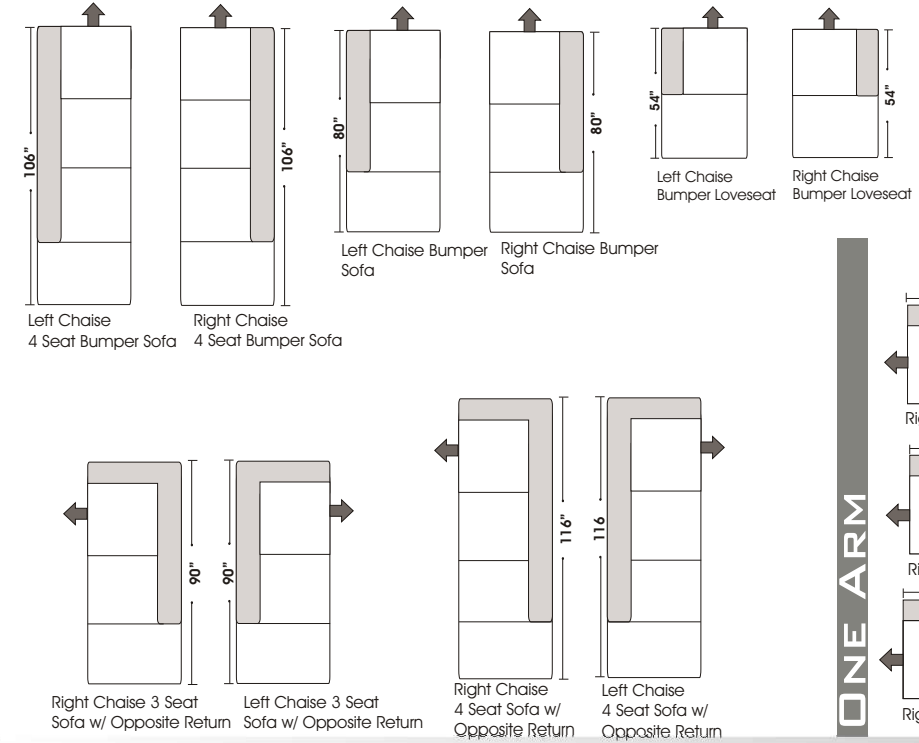

STANDARD

ONE ARM

Note: All sizes are approximate.

Actual Hard Frame Height 22"