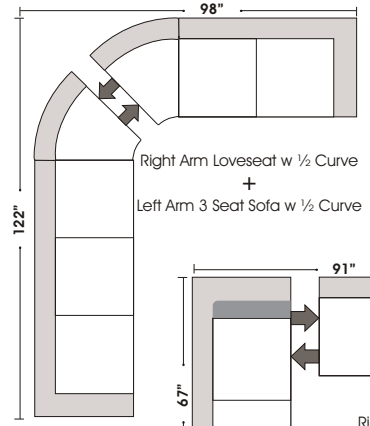

Suggested Configurations

CHAISES