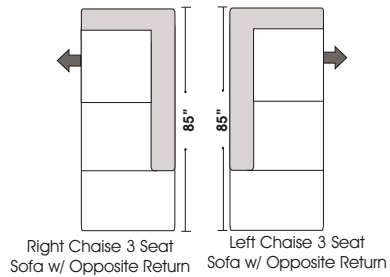

Suggested Configurations

CHAISES