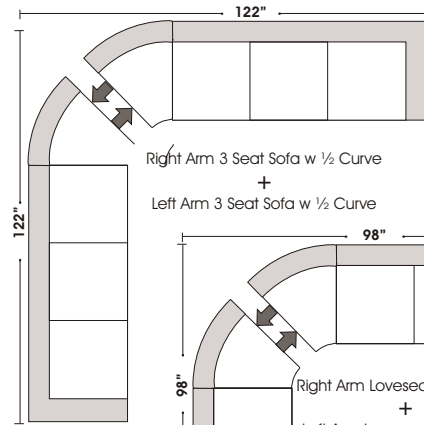

Suggested Configurations

CHAISES