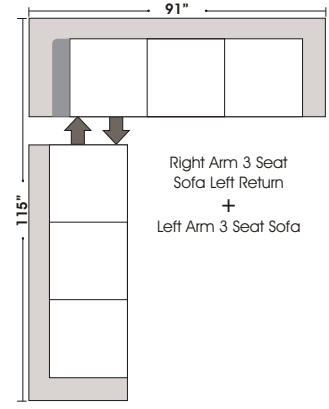

Suggested Configurations

CHAISES