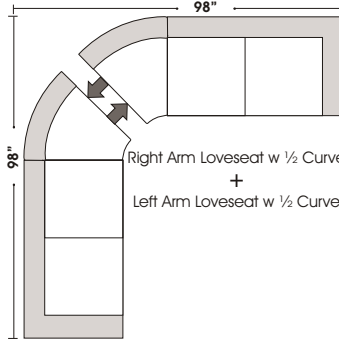

Suggested Configurations

CHAISES