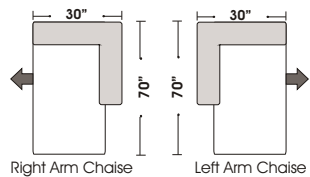

Suggested Configurations

CHAISES