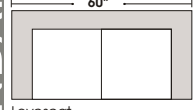

Albany

"...finding solutions for families,
especially busy moms."™

www.omnialeather.com www.kathyireland.com

kathy ireland
HOME®

by
OMNIA
FURNITURE

6.13.07

STANDARD

Loveseat

ARMLESS

CONVERSATION SOFAS

OTTOMANS

L-SHAPE / 90 DEGREE SECTIONAL

Features

Standard:

- All Full or Top-Grain Leather (Additional Charges Apply)
- All hardwood frames

Options:

- Down Seats & Down Backs (Additional Charges Apply)
- No. 33 Firm Seating

Sleeper Options:

- Queen Sleeper Option Available w/ Standard Mattress (Additional Charges Apply)
- Twin Sleeper Option Available w/ Standard Mattress (Additional Charges Apply)
- Deluxe Innerspring Mattress: Queen / Full / Twin (Additional Charges Apply)
- Air Dream Coil Mattress: Queen or Full Size Only (Additional Charges Apply)
- Hideaway Air Mattress: Queen Size Only (Additional Charges Apply)

Actual Hard Frame Height 29"

Note: All sizes are approximate.