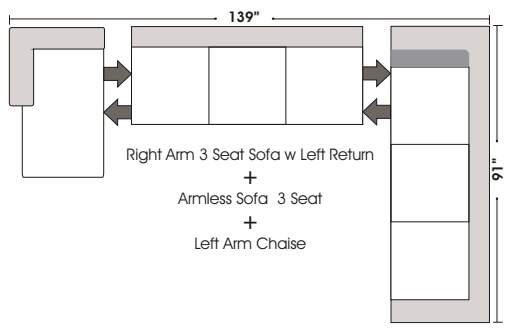

Suggested Configurations

CHAISES