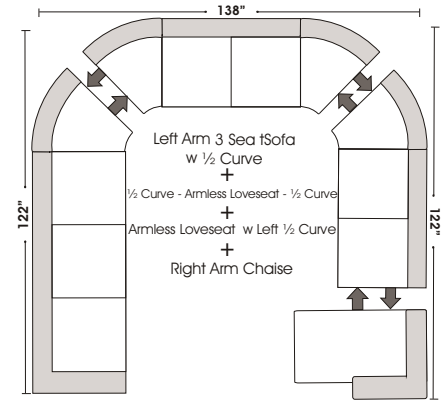

Suggested Configurations

CHAISES