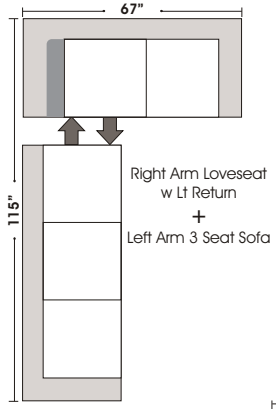

Suggested Configurations

CHAISES