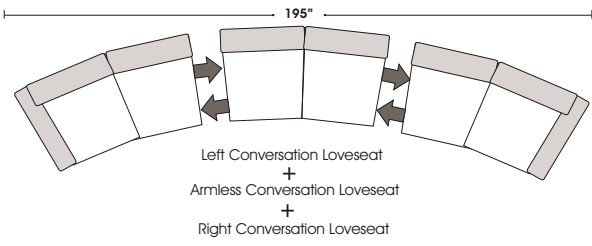

Suggested Configurations

CHAISES