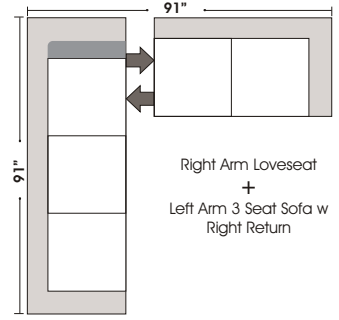

Suggested Configurations

CHAISES