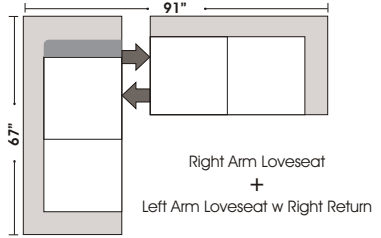

Suggested Configurations

CHAISES