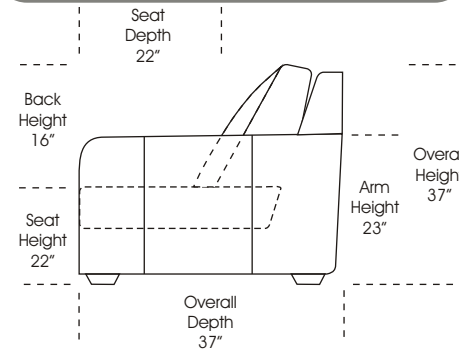

Right Arm 4 Seat Sofa

Left Arm Chair

Left Arm 4 Seat Sofa Right Return

Right Arm Loveseat Left Return

Left Arm 3 Seat Sofa Right Return

Right Arm 3 Seat Sofa Left Return

Left Arm Loveseat Right Return

Right Arm 4 Seat Sofa Left Return

L-SHAPE / 90 DEGREE SECTIONAL

**Features**

**Standard:**

- All Full or Top-Grain Leather (Additional Charges Apply)
- All hardwood frames

**Options:**

- Down Seats & Down Backs (Additional Charges Apply)
- No. 33 Firm Seating

Actual Hard Frame Height 29"

Note: All sizes are approximate.