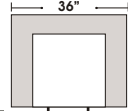

Push Back Recliner

ARMLESS