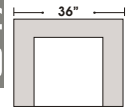

Albany

"...finding solutions for families,
especially busy moms."™

www.omnialeather.com www.kathyireland.com

kathy ireland
HOME®

by
OMNIA
FURNITURE

6.13.07

STANDARD

Chair

ARMLESS

CONVERSATION SOFAS

OTTOMANS

L-SHAPE / 90 DEGREE SECTIONAL

Features

Standard:

- All Full or Top-Grain Leather (Additional Charges Apply)
- All hardwood frames

Options:

- Down Seats & Down Backs (Additional Charges Apply)
- No. 33 Firm Seating

Sleeper Options:

- Queen Sleeper Option Available w/ Standard Mattress (Additional Charges Apply)
- Twin Sleeper Option Available w/ Standard Mattress (Additional Charges Apply)
- Deluxe Innerspring Mattress: Queen / Full / Twin (Additional Charges Apply)
- Air Dream Coil Mattress: Queen or Full Size Only (Additional Charges Apply)
- Hideaway Air Mattress: Queen Size Only (Additional Charges Apply)

Actual Hard Frame Height 29"

Note: All sizes are approximate.