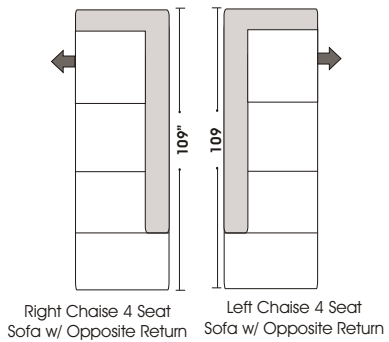

Suggested Configurations

CHAISES