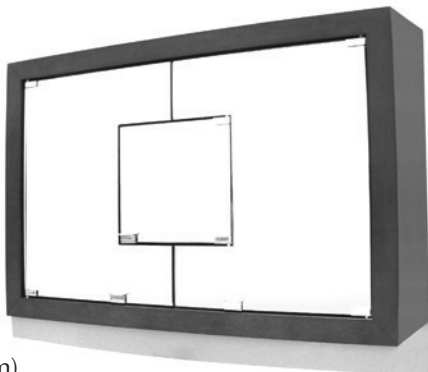

Exclusively Designed

INTERNATIONALLY RECOGNIZED™

PRODUCT SPECIFICATIONS

Applies to all model numbers:
MDVMS-(MP/OK/CH/ES/WN)
MDVMF-(MP/OK/CH/ES/WN)

Product Features:

- Hardwood Veneer
- Available in Maple, Oak, Traditional Cherry, Walnut or Espresso finishes
- All hardware included in Satin Nickel finish