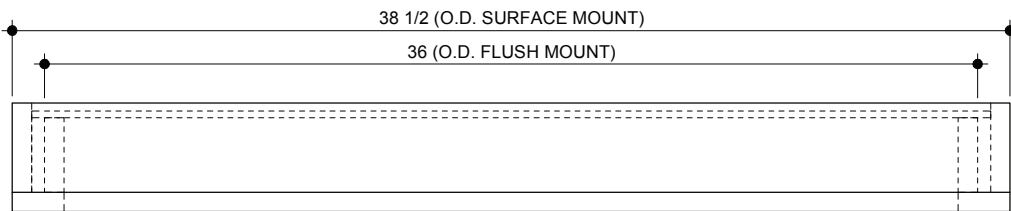

ROUGH IN & PRODUCT DIMENSIONS

PLAN VIEW

ROUGH-IN DIMENSIONS FOR MDVMF = 36-1/4 x 24-1/4"

FRONT VIEW