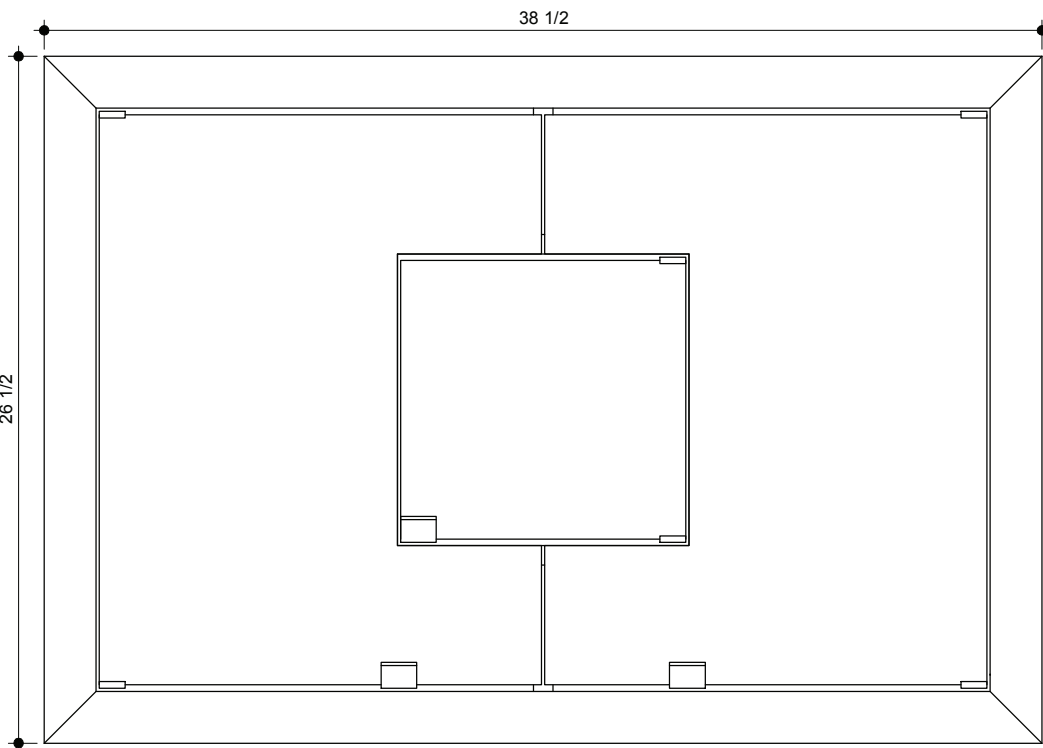

### Measurements:

- Height: 26-1/2" (67.3 cm)
- Width: 38-1/2" (97.8 cm)
- Depth: 4-3/16" (surface mount) (10.06 cm)

## ROUGH IN & PRODUCT DIMENSIONS

### PLAN VIEW

ROUGH-IN DIMENSIONS FOR MDVMF = 36-1/4 x 24-1/4"