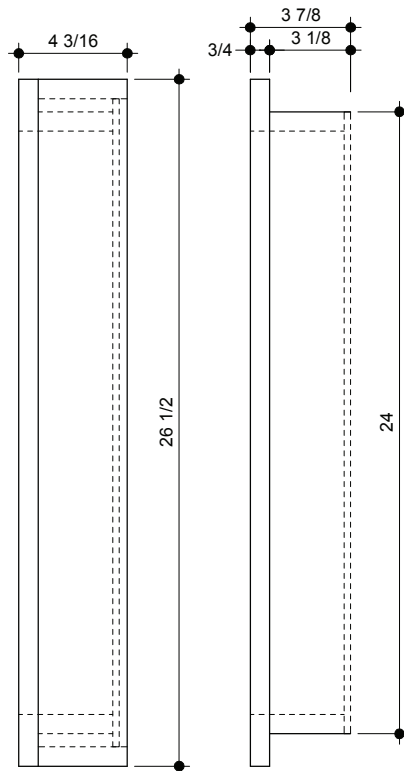

MDVMS-xx

MDVMF-xx

RIGHT VIEW

Please install this product according to the installation guide and all local building codes.