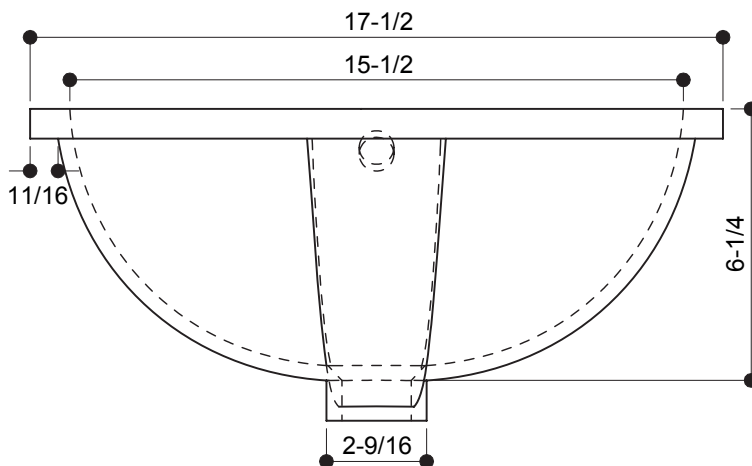

PRODUCT DIMENSIONS

Please install this product according to the installation guide and all local plumbing codes.