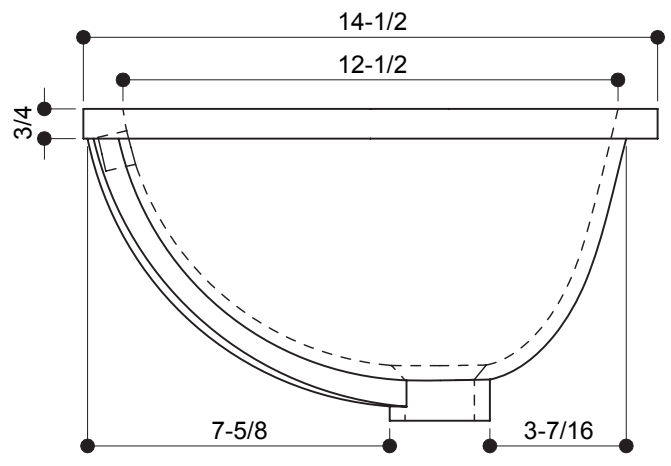

PRODUCT DIMENSIONS

Please install this product according to the installation guide and all local plumbing codes.