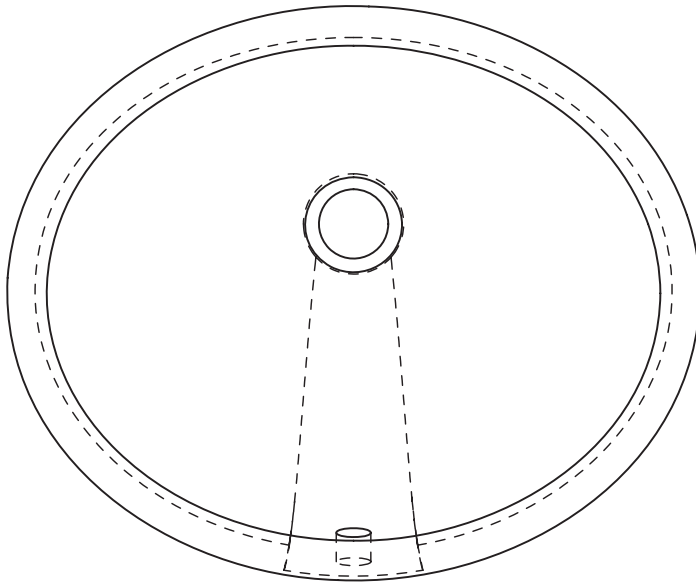

PRODUCT DIMENSIONS

Please install this product according to the installation guide and all local plumbing codes.