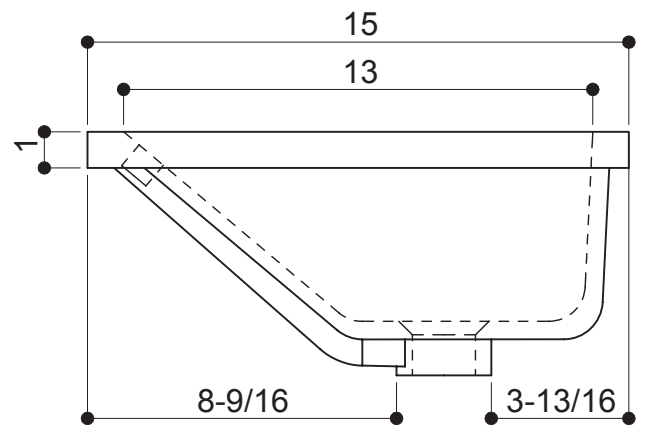

### Model # DV-1813RTU{xx}

**Product Features:**

- Vitreous China
- Undermount Application
- With Overflow  
(Overflow Drain Required)
- White or Bisque Finish

**This Product Complies With:**

- SGS USTC
- ASME A112.19.2-2008
- CSA B45.1-08

**Measurements:**

- Width: 20" (50.8 cm)
- Depth: 15" (38.1 cm)
- Fits 1-1/2" (3.8 cm) Drain
- Height: 5" (12.7 cm)

**Recommended Accessories:**

- Any D'Vontz® Vessel Faucet
- Any D'Vontz® Vessel Drain

### PRODUCT DIMENSIONS

Please install this product according to the installation guide and all local plumbing codes.