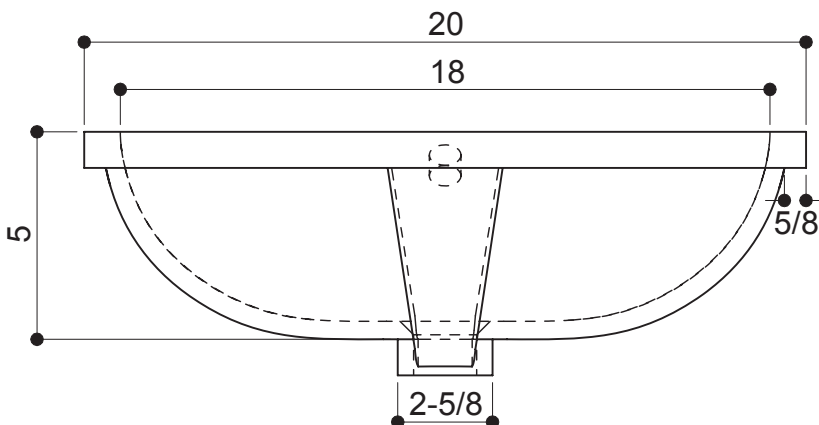

PRODUCT DIMENSIONS

Please install this product according to the installation guide and all local plumbing codes.