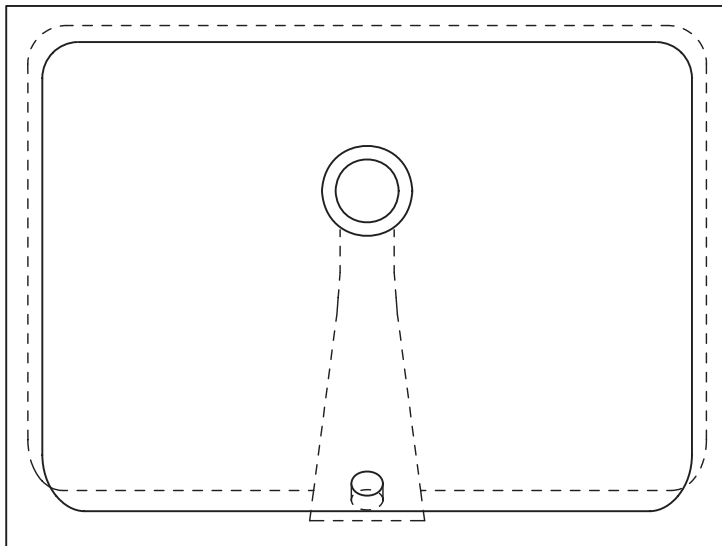

PRODUCT DIMENSIONS

Please install this product according to the installation guide and all local plumbing codes.