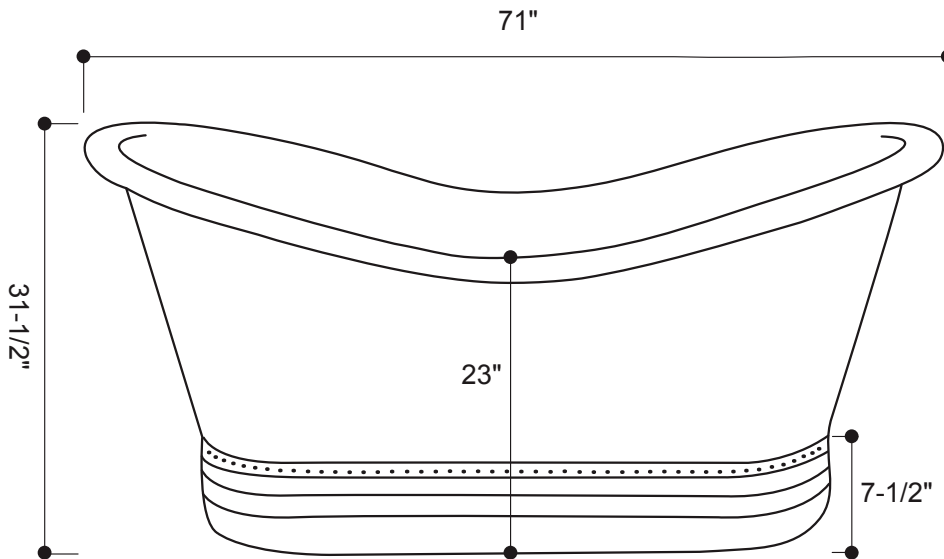

PRODUCT SPECIFICATIONS

Exclusively Designed • INTERNATIONALLY RECOGNIZED™

Isabella Large Model # TCI7137-{xx}(z)[y]

Product Features:

- Hammered Natural Copper
- Vessel Application
- Overflow may be specified on the PO and factory cut, or left blank and cut on-site by installer
- Round Edge Only
- Dark Smoke or Shiny Copper Finish
- Water Capacity: Approx. 115 Gallons
- Tub Weight (uncrated): 180 lbs

This Product Complies With:

- SGS USTC
- IAPMO IGC 194

Measurements:

- Length: 71" (180.3 cm)
- Depth: 37" (94 cm)
- Fits 3-1/2" (8.9 cm) Drain
- Height: 23" (58.4 cm)

Recommended Accessories:

- Any D'vontz® Copper Sink

PRODUCT DIMENSIONS

ALL DIMENSIONS ARE APPROXIMATE (+/- 1") AND ARE FOR REFERENCE ONLY.

THE ACTUAL TUB MUST BE USED FOR CUT TEMPLATE AND/OR HOLE PLACEMENT.

Please install this product according to the installation guide and all local plumbing codes.