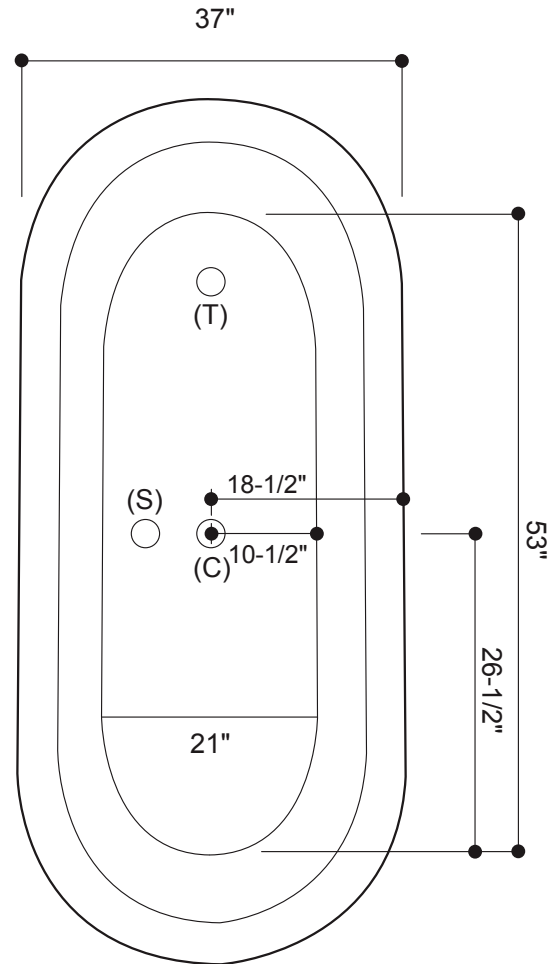

PRODUCT SPECIFICATIONS

Exclusively Designed • INTERNATIONALLY RECOGNIZED™

Isabella Large Model # TCI7137-{xx}(z)[y]

Product Features:

- Hammered Natural Copper
- Vessel Application
- Overflow may be specified on the PO and factory cut, or left blank and cut on-site by installer
- Round Edge Only
- Dark Smoke or Shiny Copper Finish
- Water Capacity: Approx. 115 Gallons
- Tub Weight (uncrated): 180 lbs

This Product Complies With:

- SGS USTC
- IAPMO IGC 194

Measurements:

- Length: 71" (180.3 cm)
- Depth: 37" (94 cm)
- Fits 3-1/2" (8.9 cm) Drain
- Height: 23" (58.4 cm)

Recommended Accessories:

- Any D'vontz® Copper Sink

PRODUCT DIMENSIONS

ALL DIMENSIONS ARE APPROXIMATE (+/- 1") AND ARE FOR REFERENCE ONLY.

THE ACTUAL TUB MUST BE USED FOR CUT TEMPLATE AND/OR HOLE PLACEMENT.

Please install this product according to the installation guide and all local plumbing codes.