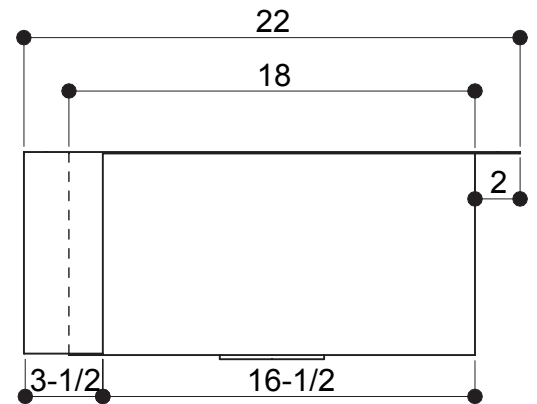

This Product Complies With:

- SGS USTC
- IAPMO IGC 194

Measurements:

- Width: 30" (76.2 cm)
- Depth: 22" (55.9 cm)
- Fits 3-1/2" (8.9 cm) Drain
- Height: 10" (25.4 cm)

Recommended Accessories:

- D'Vontz ® Basket Strainer with Stopper
- Disposal Kit

PRODUCT DIMENSIONS

ALL DIMENSIONS ARE APPROXIMATE (+/- 1/2") AND ARE FOR REFERENCE ONLY.

THE ACTUAL SINK MUST BE USED FOR CUT TEMPLATE AND/OR HOLE PLACEMENT.

Please install this product according to the installation guide and all local plumbing codes.