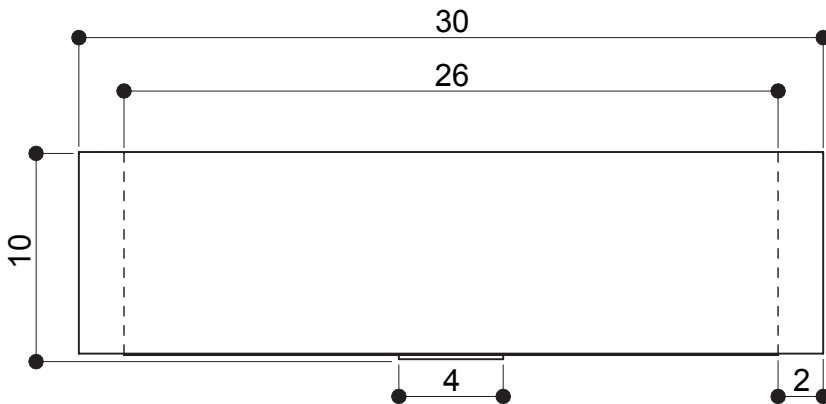

PRODUCT SPECIFICATIONS

Tuscan Grape Farmhouse Small

Model # KS93022{xx}

Exclusively Designed • INTERNATIONALLY RECOGNIZED™

Product Features:

- Natural Copper
- Drop-in or Undermount Application
- Without Overflow
(Non-Overflow Drain Required)
- Flat Edge Only
- Dark Smoke or Shiny Copper Finish

This Product Complies With:

- SGS USTC
- IAPMO IGC 194

Measurements:

- Width: 30" (76.2 cm)
- Depth: 22" (55.9 cm)
- Fits 3-1/2" (8.9 cm) Drain
- Height: 10" (25.4 cm)

Recommended Accessories:

- D'Vontz ® Basket Strainer with Stopper
- Disposal Kit

PRODUCT DIMENSIONS

ALL DIMENSIONS ARE APPROXIMATE (+/- 1/2") AND ARE FOR REFERENCE ONLY.

THE ACTUAL SINK MUST BE USED FOR CUT TEMPLATE AND/OR HOLE PLACEMENT.

Please install this product according to the installation guide and all local plumbing codes.